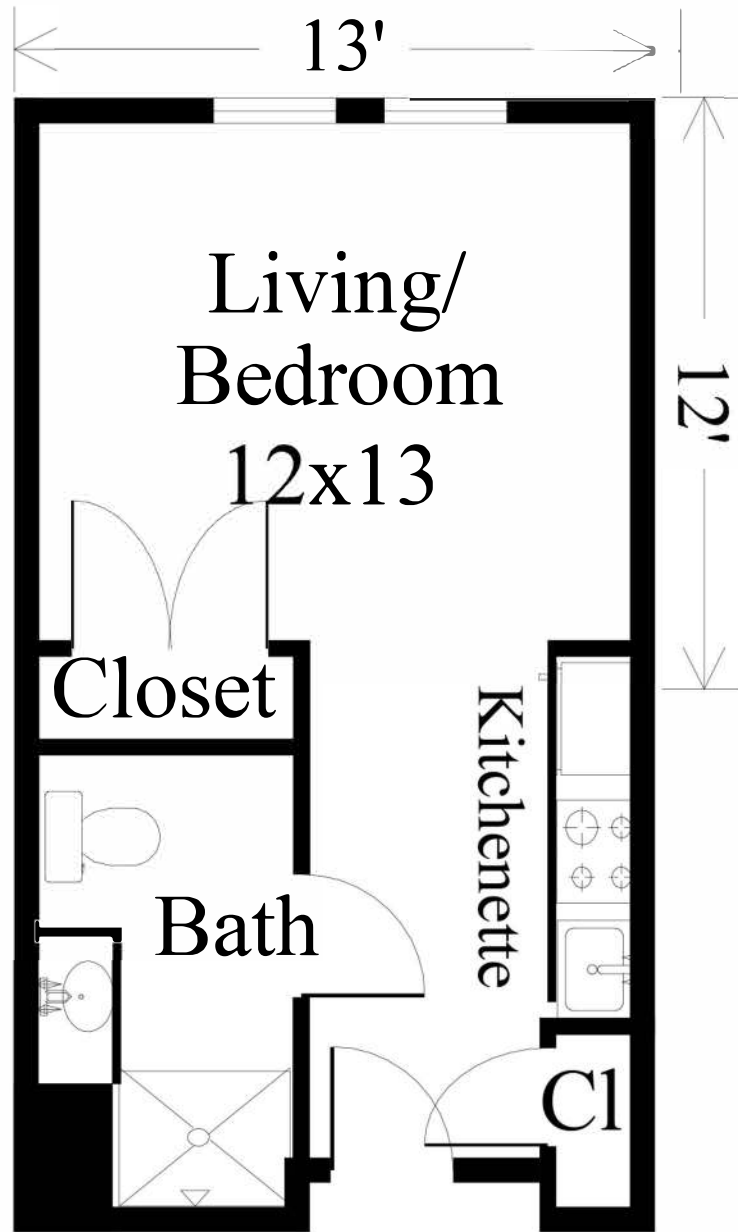

Concord Park Floor Plans
68 Commonwealth Ave, Concord MA

Independent Living | Assisted Living | Compass Memory Support

Sample Studio Apartment 2
Sample One-Bedroom Apartment3
Sample Two-Bedroom Apartment 4
Sample Two-Bedroom/Two-Bath Apartment 5
Sample Two-Bedroom Companion Suite 6

CONCORD PARK

A VOLUNTEERS OF AMERICA COMMUNITY

Sample Studio Apartment

CONCORD PARK

A VOLUNTEERS OF AMERICA COMMUNITY

Dimensions are Rounded

Sample One-Bedroom Apartment

CONCORD PARK

A VOLUNTEERS OF AMERICA COMMUNITY

Dimensions are Rounded

Sample Two-Bedroom Apartment

CONCORD PARK

A VOLUNTEERS OF AMERICA COMMUNITY

Dimensions are Rounded

Sample Two-Bedroom/Two-Bath Apartment

CONCORD PARK

A VOLUNTEERS OF AMERICA COMMUNITY

Dimensions are Rounded

Sample Two-Bedroom Companion Suite

CONCORD PARK

A VOLUNTEERS OF AMERICA COMMUNITY

Dimensions are Rounded