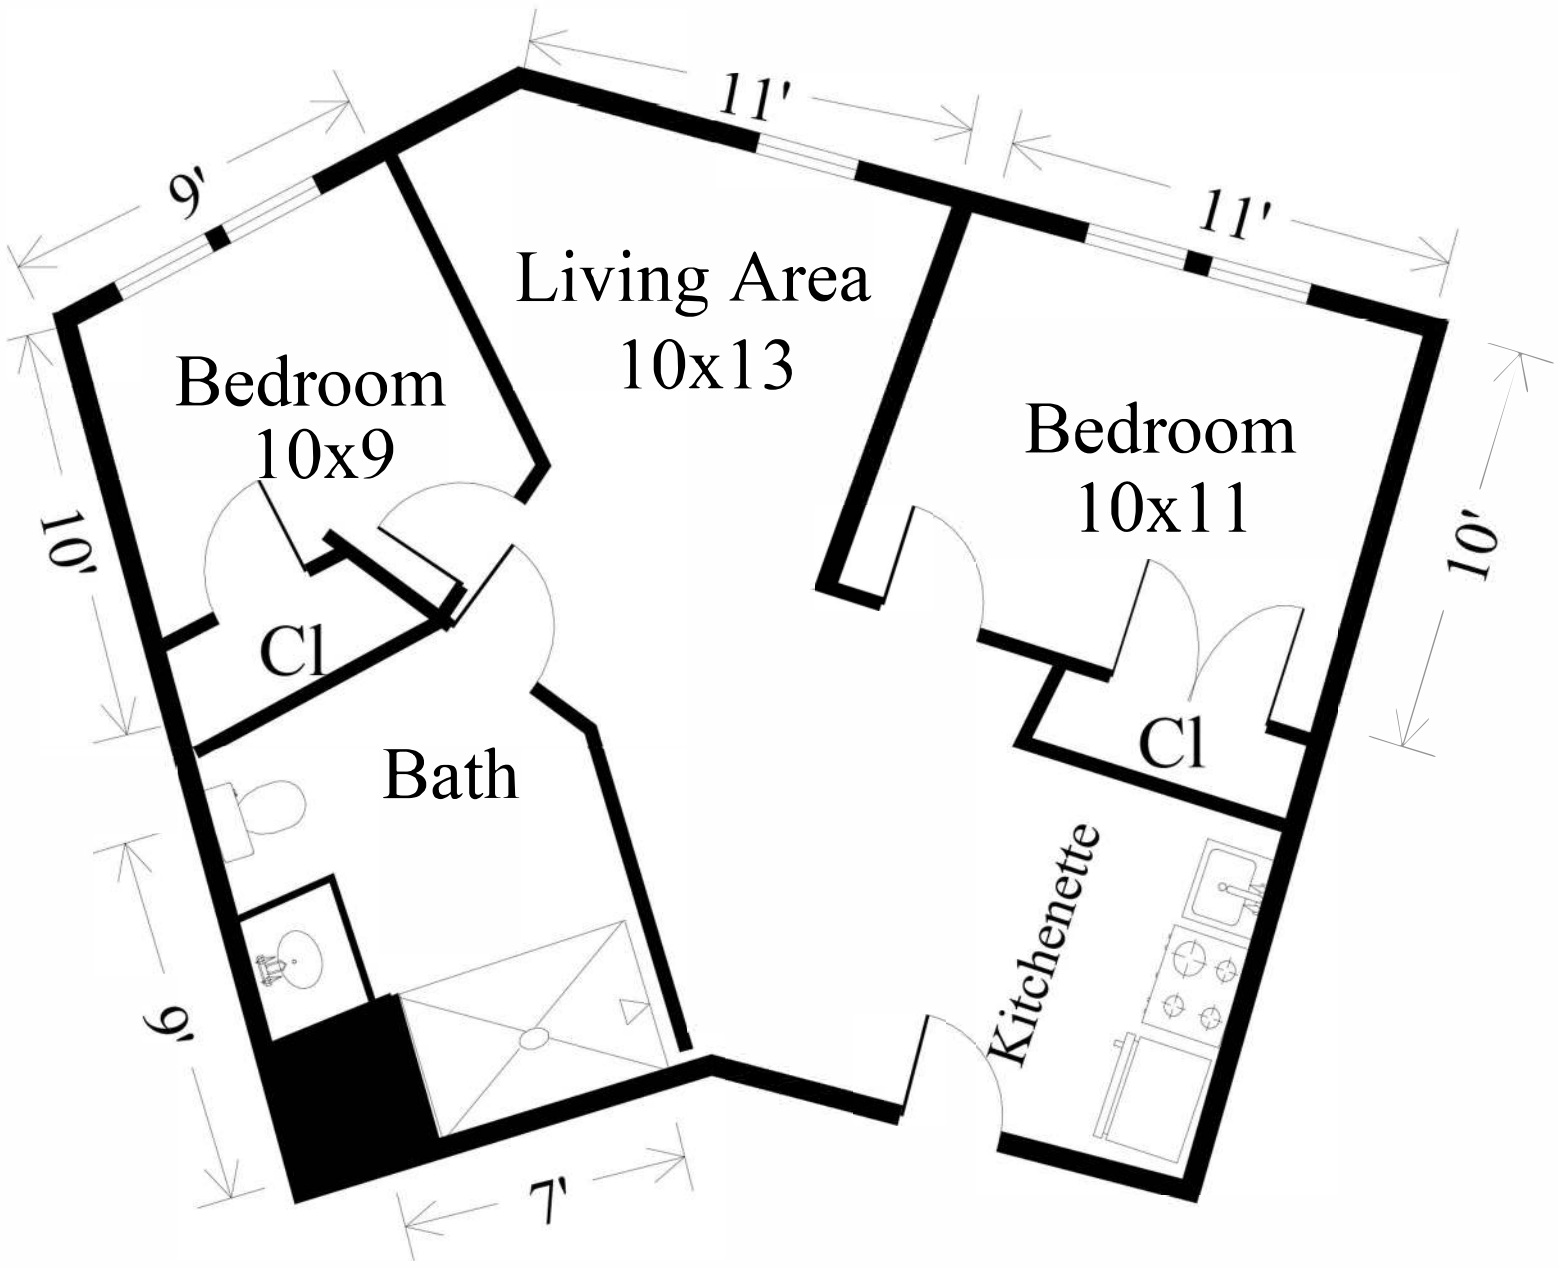

Concord Park Floor Plans
68 Commonwealth Ave, Concord MA

Independent Living | Assisted Living | Compass Memory Support

Sample Studio Apartment 2
Sample One-Bedroom Apartment3
Sample Two-Bedroom Apartment 4
Sample Two-Bedroom/Two-Bath Apartment 5
Sample Two-Bedroom Companion Suite 6

CONCORD PARK

A VOLUNTEERS OF AMERICA COMMUNITY

Sample Studio Apartment

CONCORD PARK

A VOLUNTEERS OF AMERICA COMMUNITY

Dimensions are Rounded

Sample One-Bedroom Apartment

CONCORD PARK

A VOLUNTEERS OF AMERICA COMMUNITY

Dimensions are Rounded

Sample Two-Bedroom Apartment

CONCORD PARK

A VOLUNTEERS OF AMERICA COMMUNITY

Dimensions are Rounded

Sample Two-Bedroom/Two-Bath Apartment

CONCORD PARK

A VOLUNTEERS OF AMERICA COMMUNITY

Dimensions are Rounded

Sample Two-Bedroom Companion Suite

CONCORD PARK

A VOLUNTEERS OF AMERICA COMMUNITY

Dimensions are Rounded