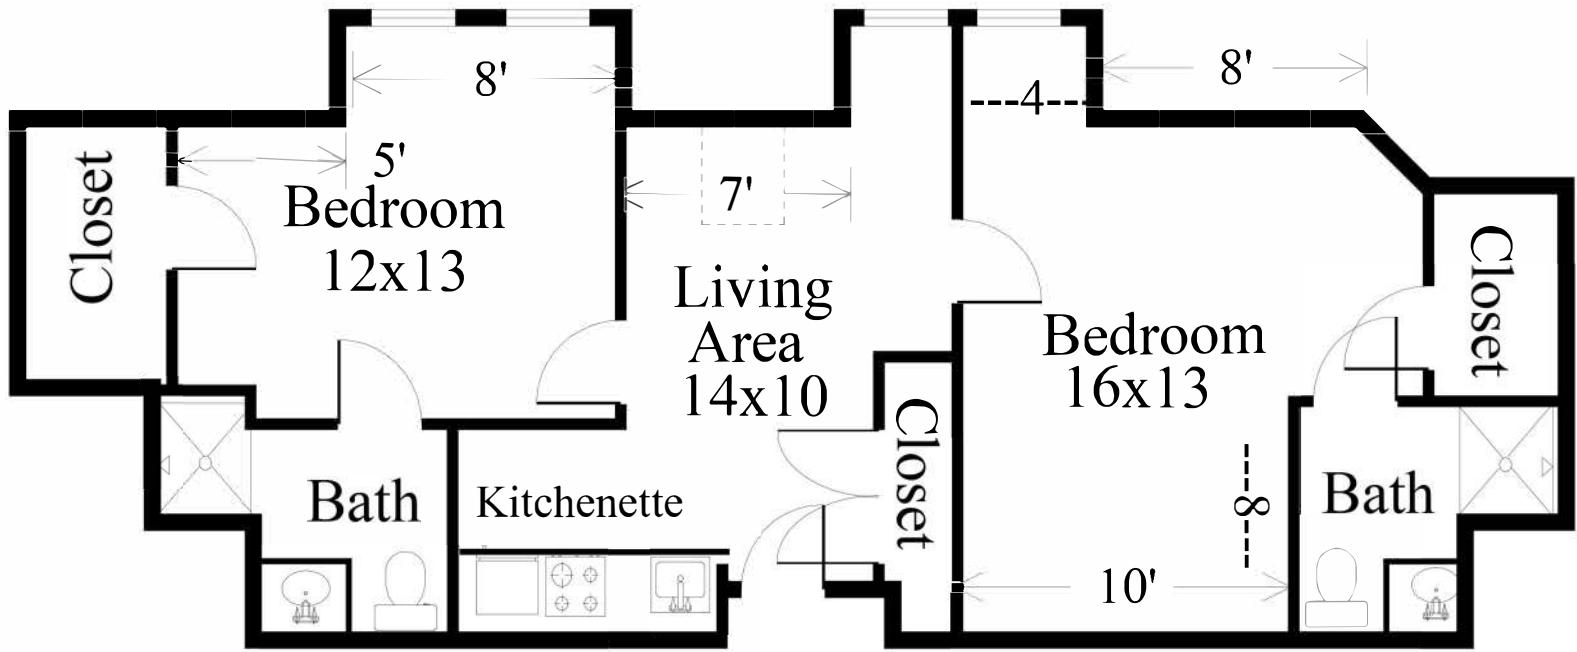

CONCORD PARK

A VOLUNTEERS OF AMERICA COMMUNITY

Sample Studio Apartment

CONCORD PARK

A VOLUNTEERS OF AMERICA COMMUNITY

Dimensions are Rounded

Sample One-Bedroom Apartment

CONCORD PARK

A VOLUNTEERS OF AMERICA COMMUNITY

Dimensions are Rounded

Sample Two-Bedroom Apartment

CONCORD PARK

A VOLUNTEERS OF AMERICA COMMUNITY

Dimensions are Rounded

Sample Two-Bedroom/Two-Bath Apartment

CONCORD PARK

A VOLUNTEERS OF AMERICA COMMUNITY

Dimensions are Rounded

Sample Two-Bedroom Companion Suite

CONCORD PARK

A VOLUNTEERS OF AMERICA COMMUNITY

Dimensions are Rounded