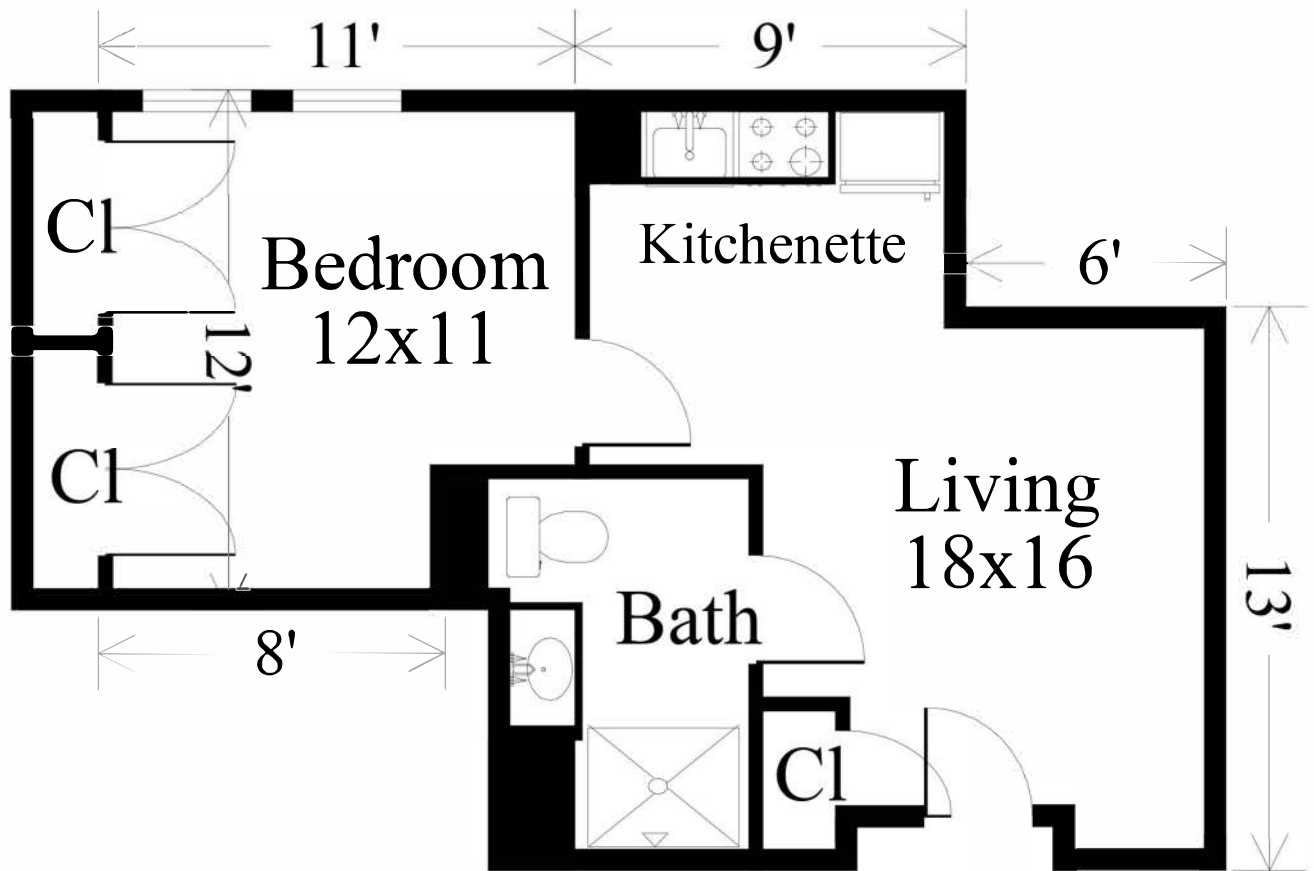

CONCORD PARK

A VOLUNTEERS OF AMERICA COMMUNITY

Sample Studio Apartment

CONCORD PARK

A VOLUNTEERS OF AMERICA COMMUNITY

Dimensions are Rounded

Sample One-Bedroom Apartment

CONCORD PARK

A VOLUNTEERS OF AMERICA COMMUNITY

Dimensions are Rounded

Sample Two-Bedroom Apartment

CONCORD PARK

A VOLUNTEERS OF AMERICA COMMUNITY

Dimensions are Rounded

Sample Two-Bedroom/Two-Bath Apartment

CONCORD PARK

A VOLUNTEERS OF AMERICA COMMUNITY

Dimensions are Rounded

Sample Two-Bedroom Companion Suite

CONCORD PARK

A VOLUNTEERS OF AMERICA COMMUNITY

Dimensions are Rounded