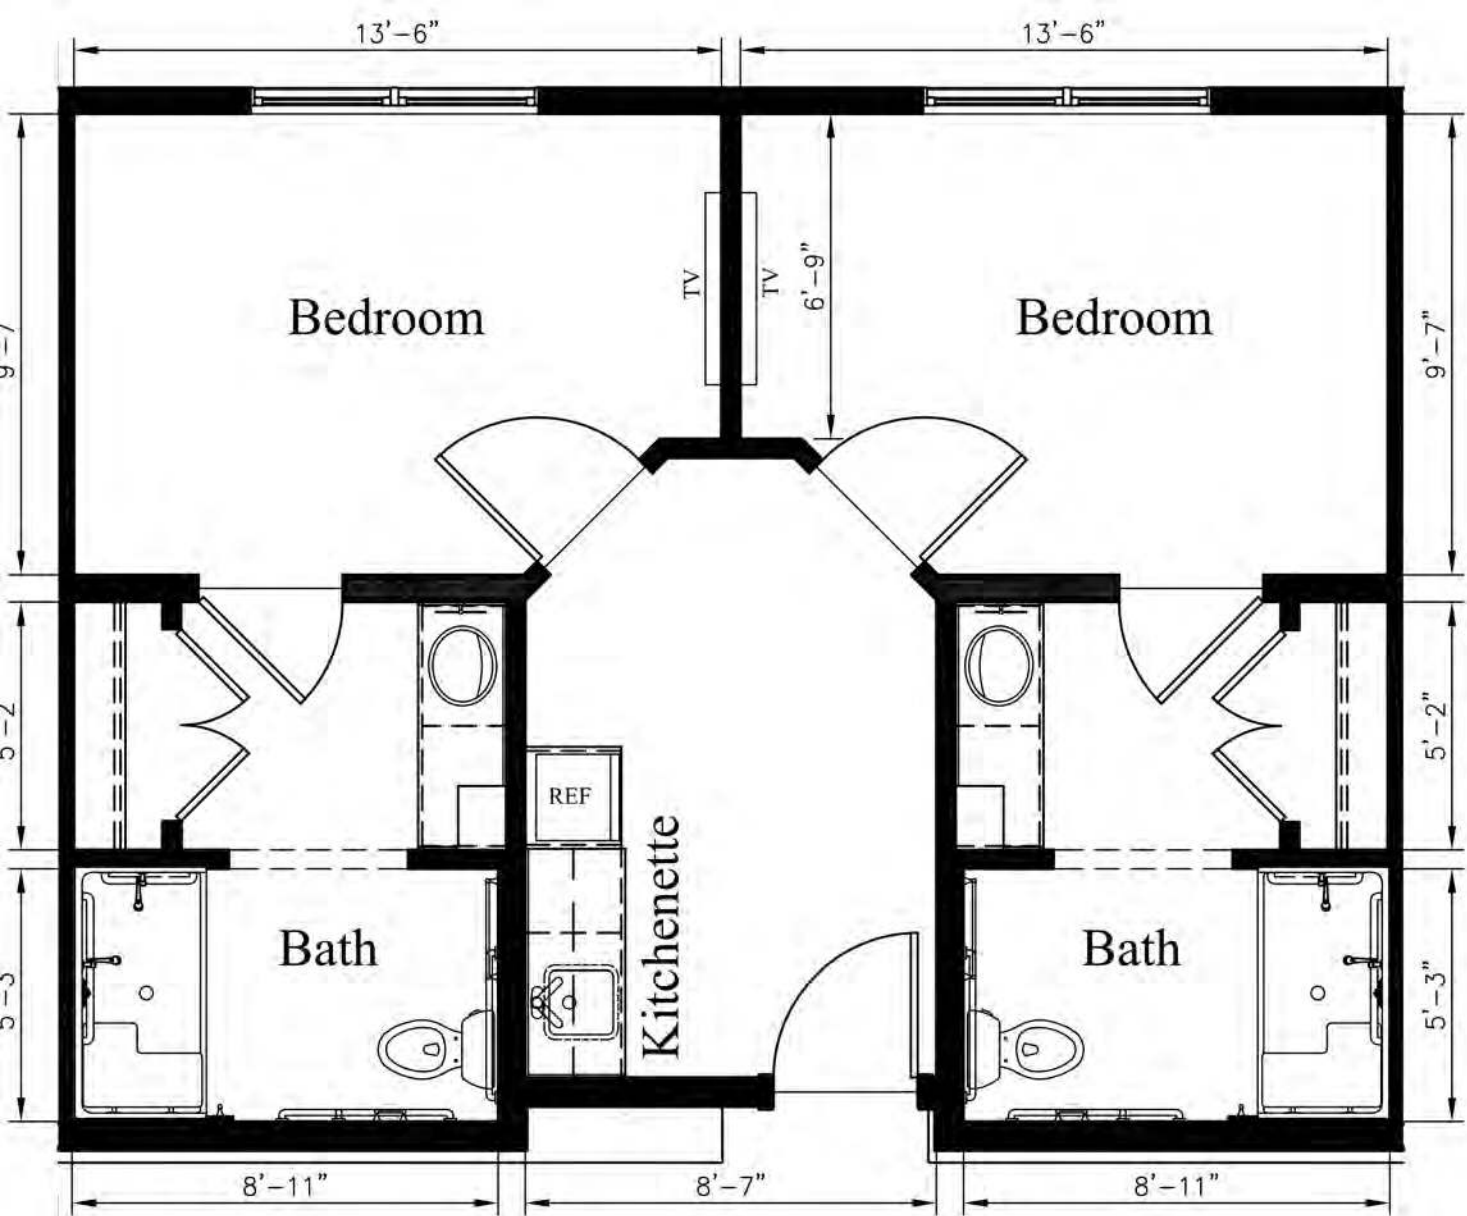

# Compass Memory Support Companion Suite

Private Bedroom & Bath

608 Square Feet

ROOMS: 137, 145, 146, 148, 150, 152, 153,  
158, 165, 170

**U** **UDELSMAN**  
**ASSOCIATES**  
ARCHITECTURE • PLANNING • DESIGN