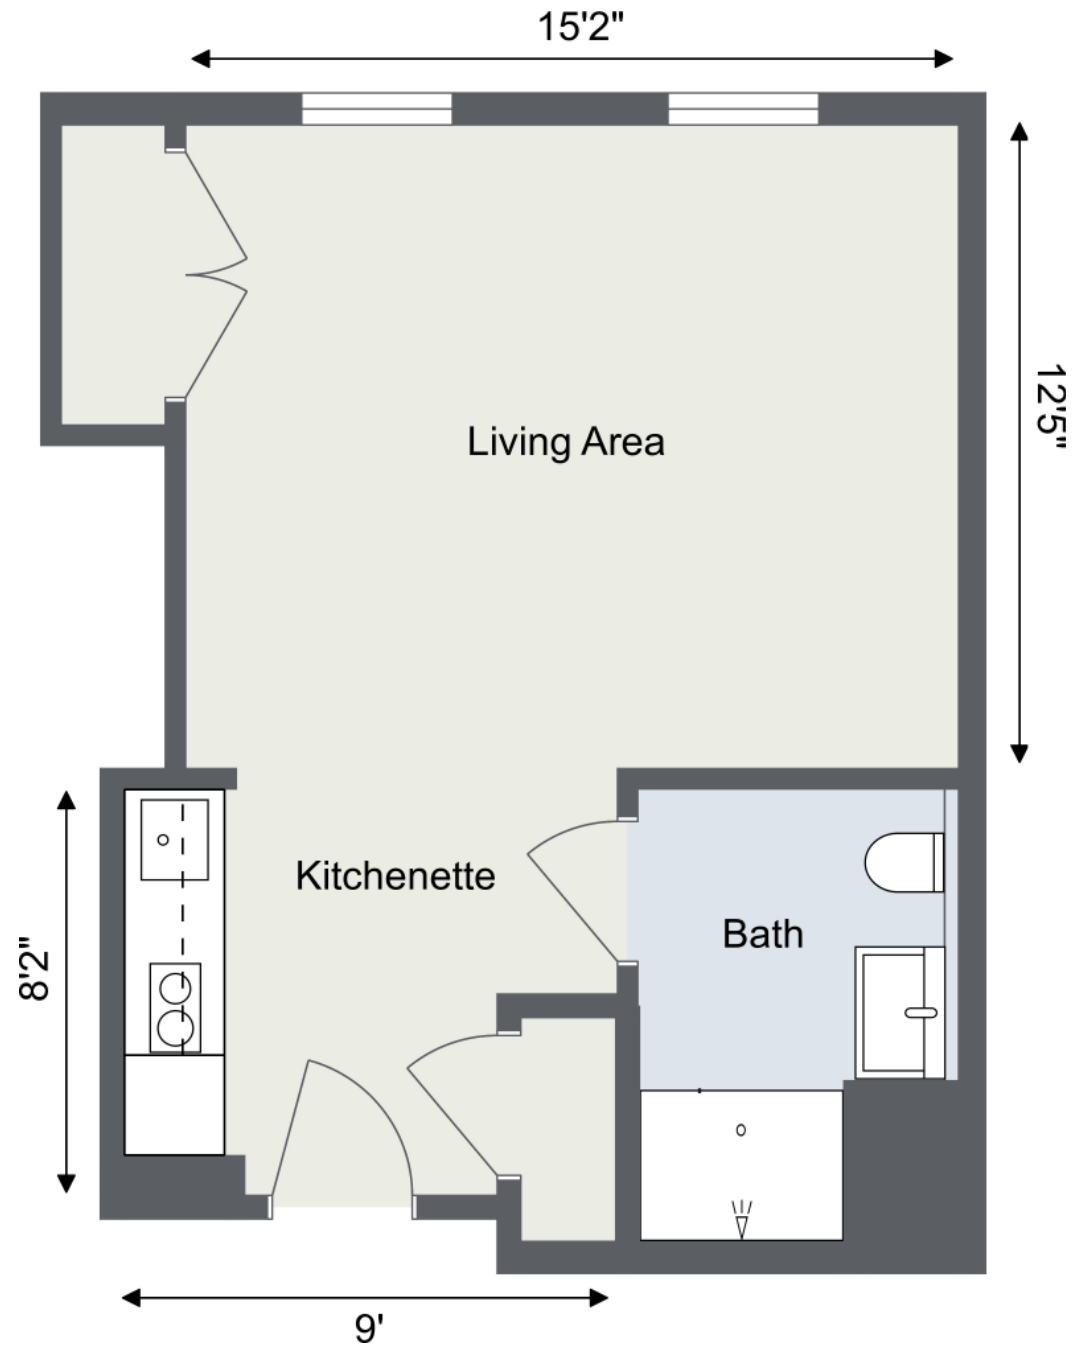

Nashoba Park Sample Floor Plans

Sample Studio Apartment	2
Sample One Bedroom Apartment	3

All apartments vary in size and shape. Please ask about your specific apartment number before decorating your new apartment.

STUDIO APARTMENT

357 Square Feet

NASHOBA PARK ASSISTED LIVING

A VOLUNTEERS OF AMERICA
SENIOR COMMUNITY

ONE BEDROOM APARTMENT

604 Square Feet