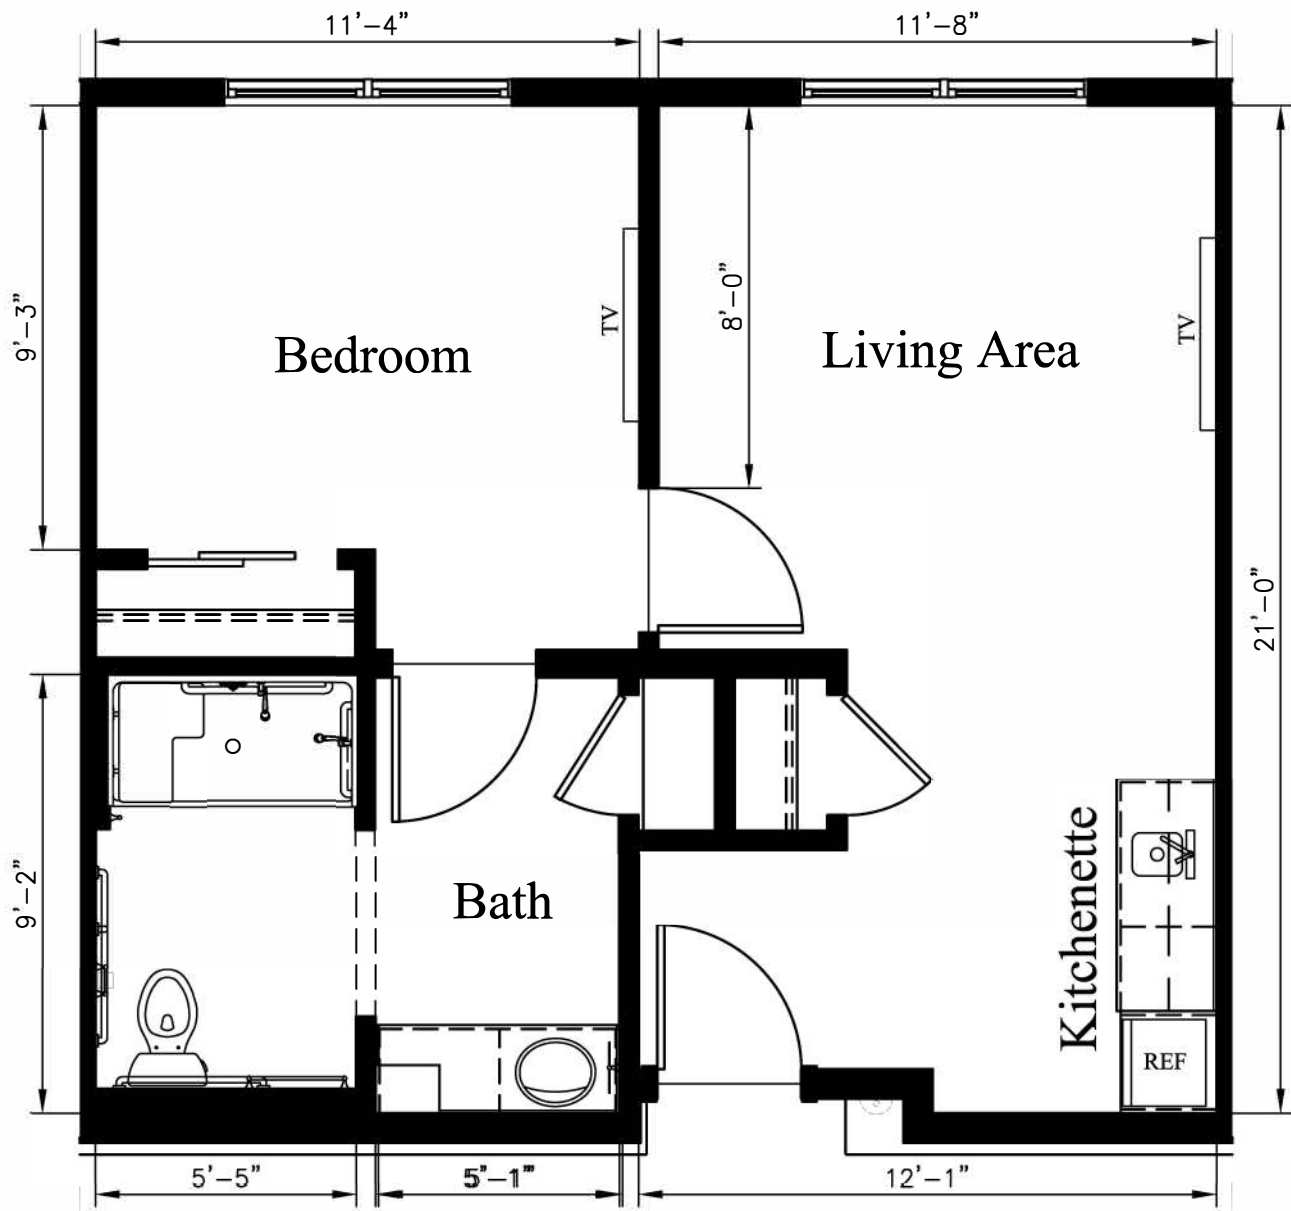

Compass Memory Support 1 Bedroom

523 Square Feet

ROOMS: 126, 128, 133, 138, 144, 146, 149,
150, 156, 160

U **UDELSMAN**
ASSOCIATES
ARCHITECTURE • PLANNING • DESIGN
161 FEDERAL HILL ROAD
HOLLIS, NEW HAMPSHIRE 03049
603•465•6960 FAX 465•6961