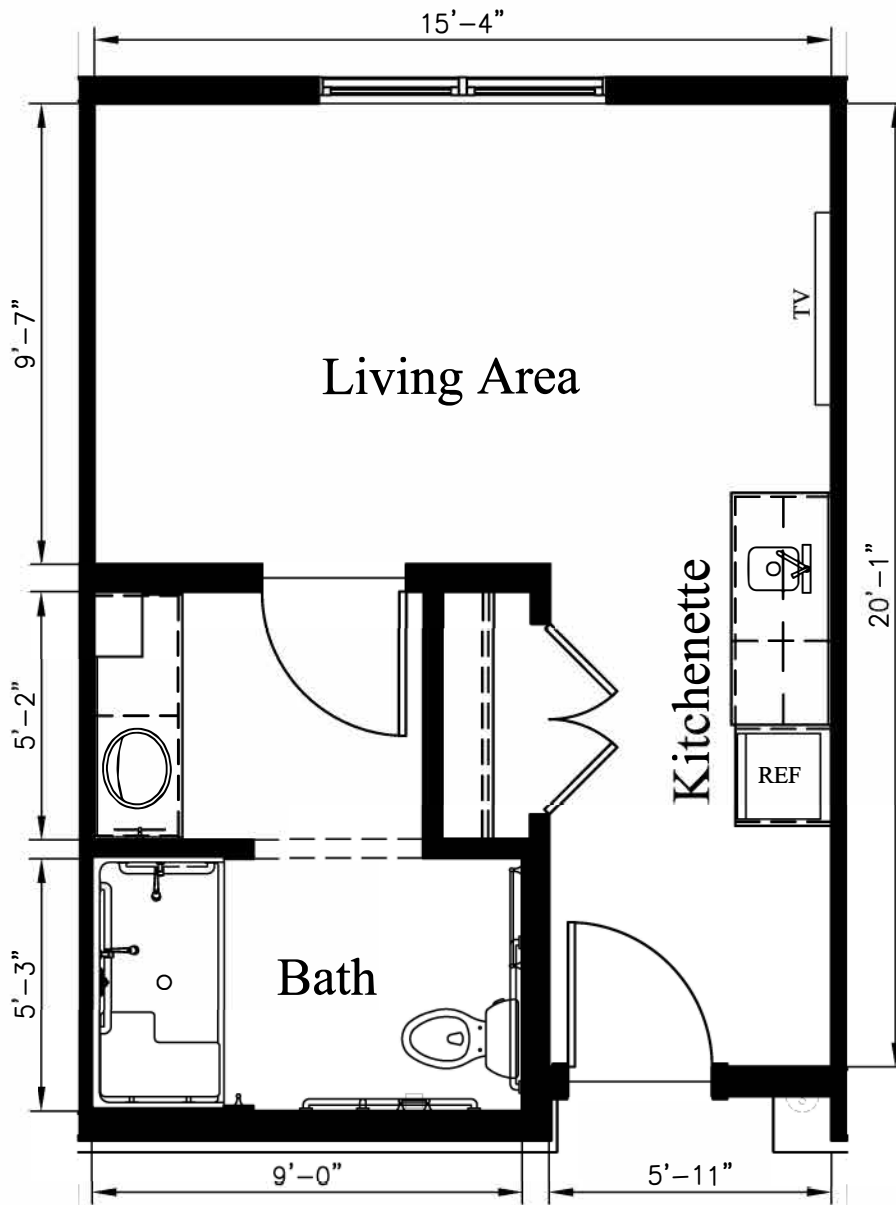

Compass Memory Support Companion Suite

Private Bedroom & Bath

608 Square Feet

ROOMS: 132, 139, 142, 143, 145, 147, 148,
152, 159, 164

U **UDELSMAN**
ASSOCIATES
ARCHITECTURE • PLANNING • DESIGN
161 FEDERAL HILL ROAD
HOLLIS, NEW HAMPSHIRE 03049
603•465•6960 FAX 465•6961