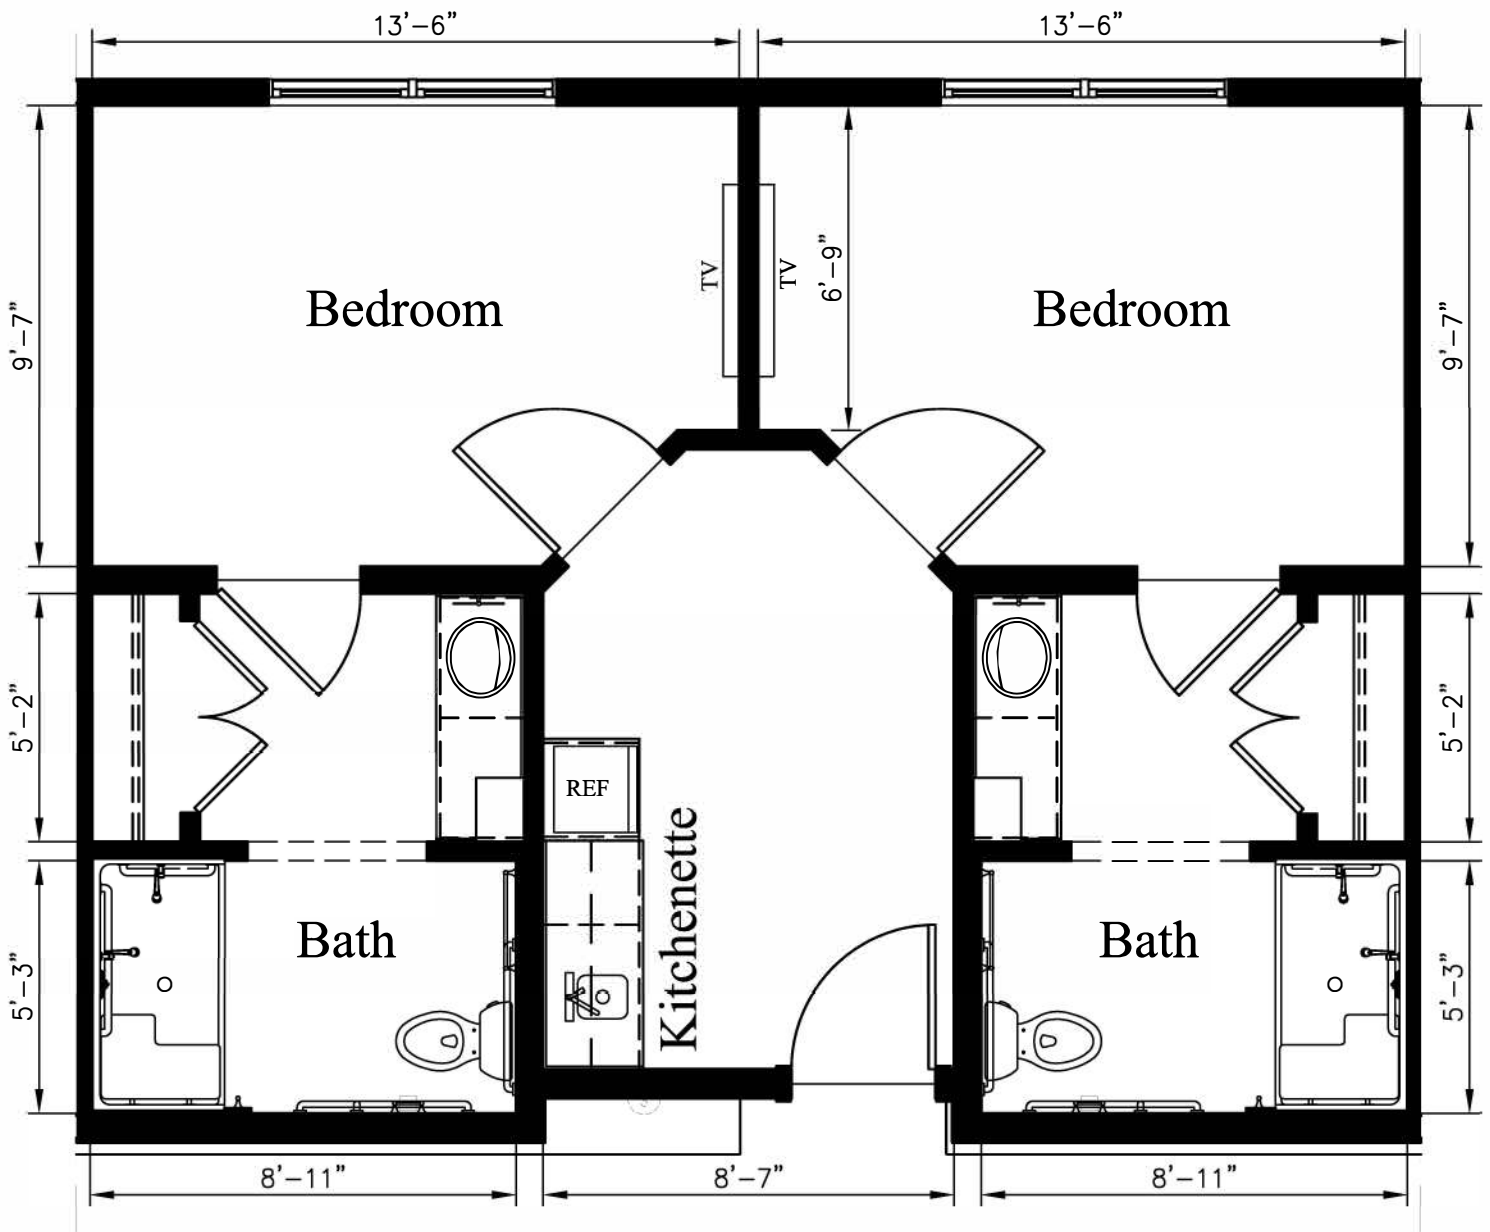

Compass Memory Support 1 Bedroom

523 Square Feet

ROOMS: 126, 128, 133, 138, 144, 146, 149,
150, 156, 160

U **UDELSMAN**
ASSOCIATES
ARCHITECTURE • PLANNING • DESIGN
161 FEDERAL HILL ROAD
HOLLIS, NEW HAMPSHIRE 03049
603•465•6960 FAX 465•6961