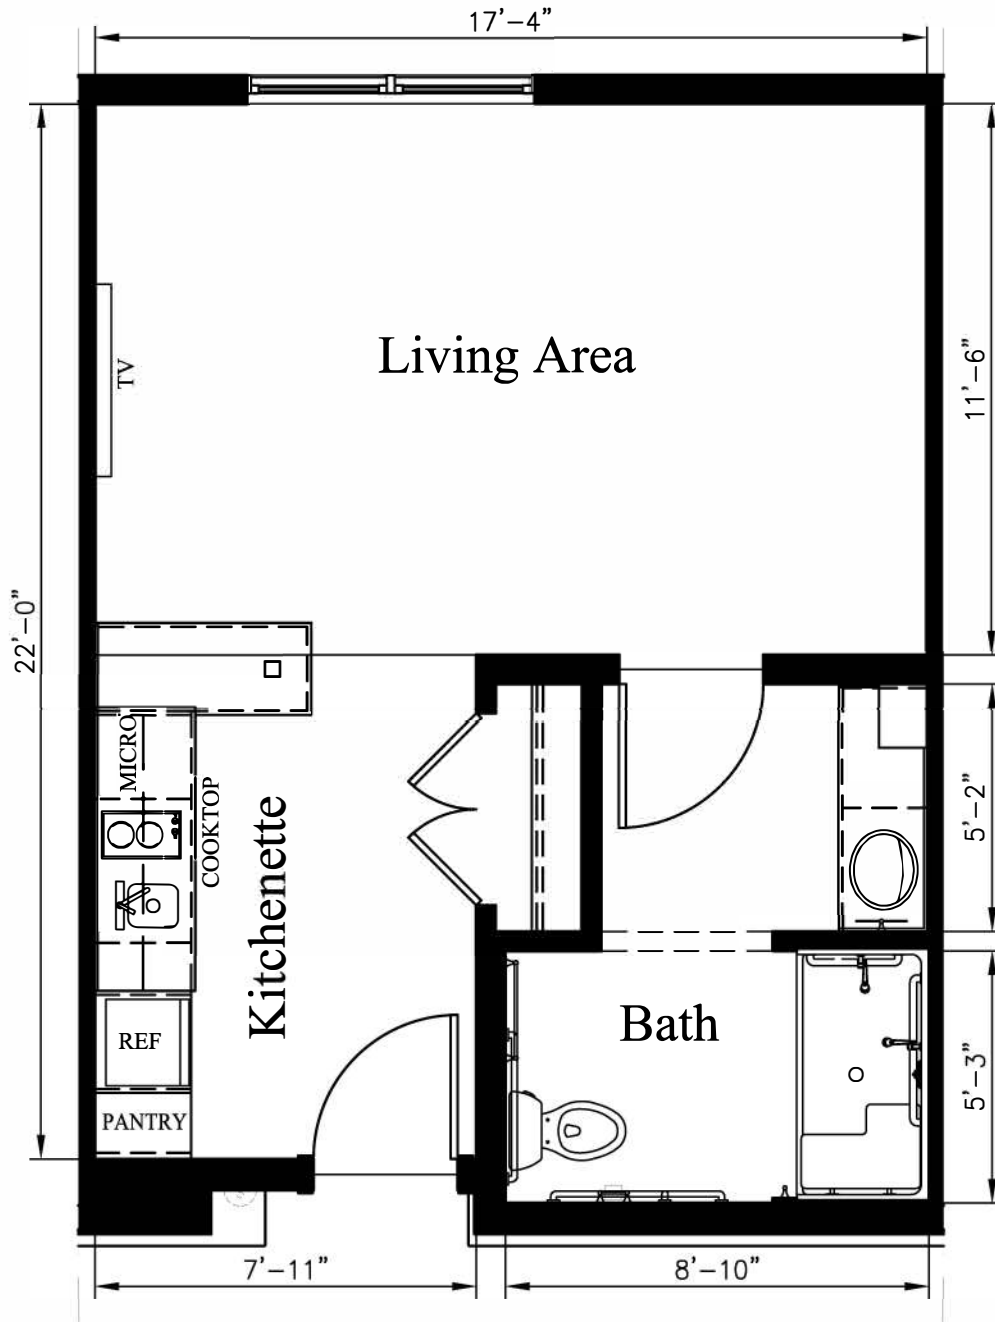

Studio Apartment

427 Square Feet

ROOMS: 111, 112, 113, 114, 115, 124, 125,
214, 215, 216, 217, 218, 227, 228, 230

U **UDELSMAN ASSOCIATES**
ARCHITECTURE • PLANNING • DESIGN
161 FEDERAL HILL ROAD
HOLLIS, NEW HAMPSHIRE 03049
603•465•6960 FAX 465•6961