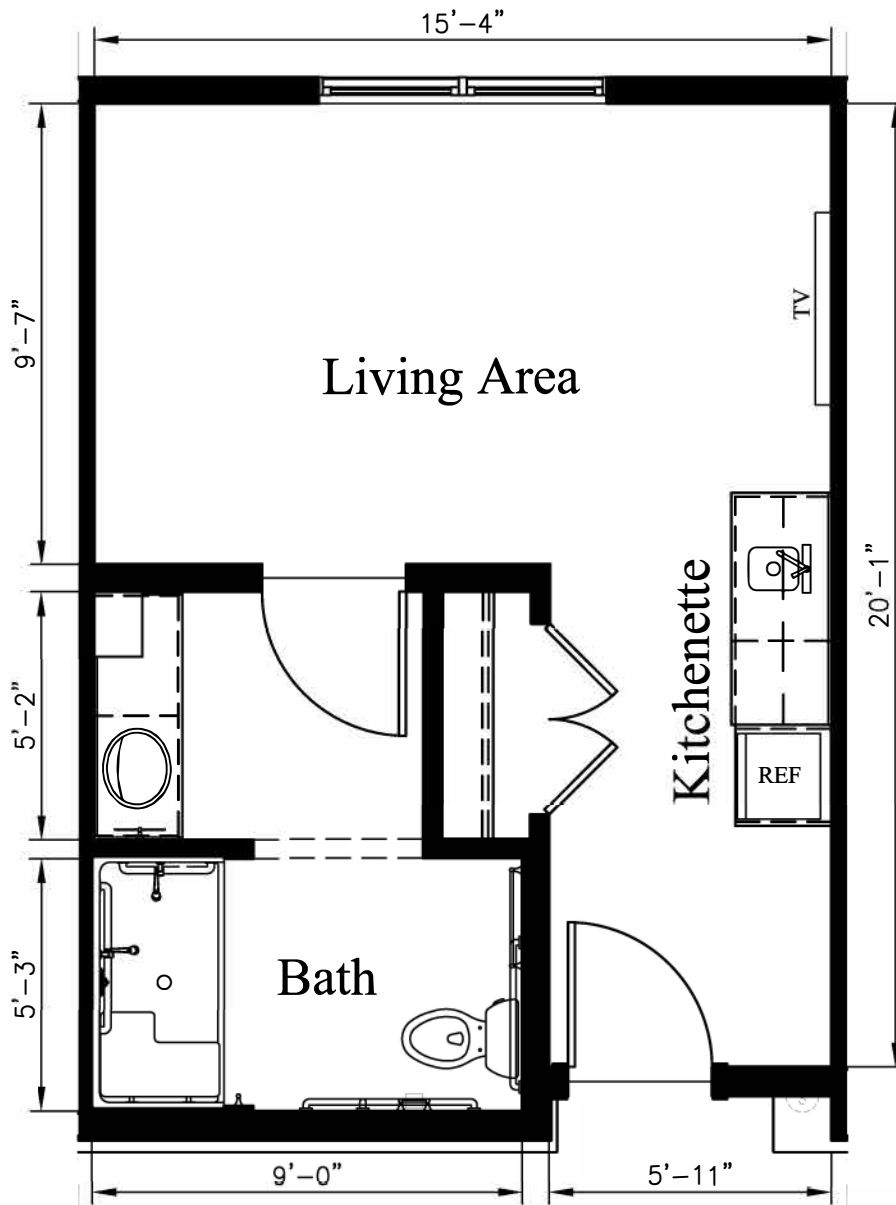

# Compass Memory Support Companion Suite

Private Bedroom & Bath

608 Square Feet

ROOMS: 132, 139, 142, 143, 145, 147, 148,  
152, 159, 164

**U** **UDELSMAN**  
**ASSOCIATES**  
ARCHITECTURE • PLANNING • DESIGN  
161 FEDERAL HILL ROAD  
HOLLIS, NEW HAMPSHIRE 03049  
603•465•6960 FAX 465•6961