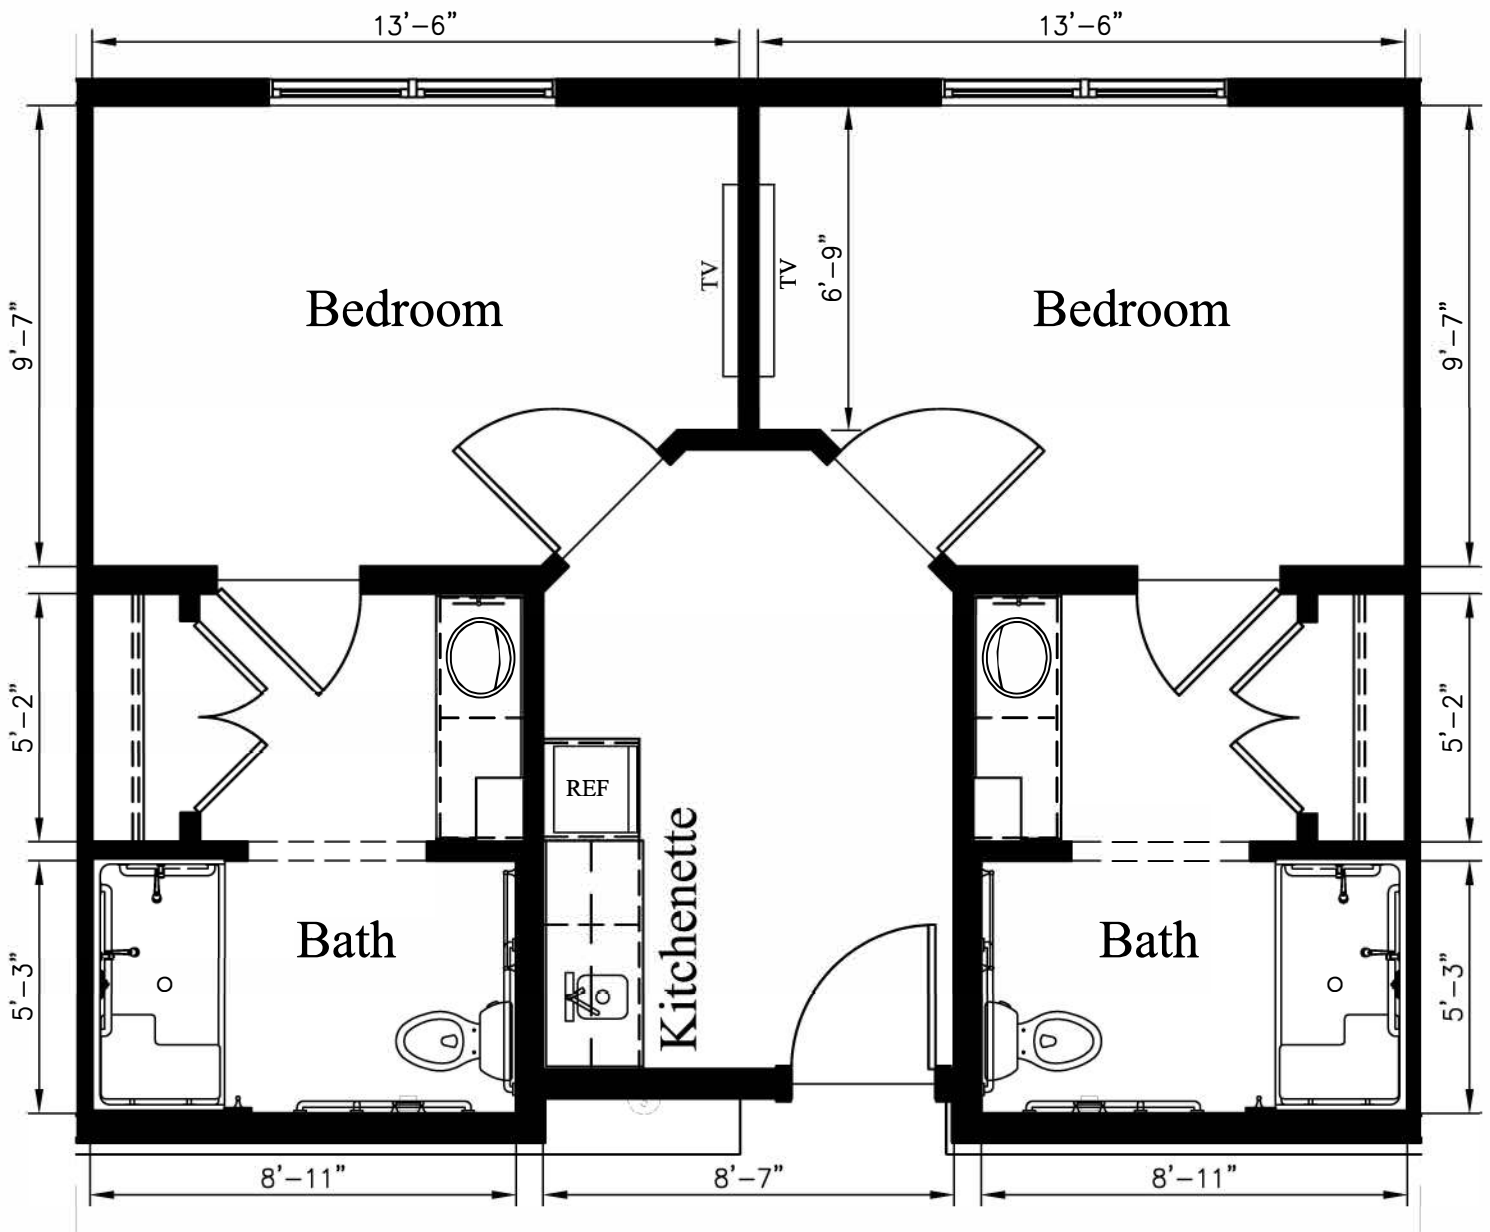

# Compass Memory Support 1 Bedroom

523 Square Feet

ROOMS: 126, 128, 133, 138, 144, 146, 149,  
150, 156, 160

**U** **UDELSMAN ASSOCIATES**  
ARCHITECTURE • PLANNING • DESIGN  
161 FEDERAL HILL ROAD  
HOLLIS, NEW HAMPSHIRE 03049  
603•465•6960 FAX 465•6961

# Compass Memory Support Companion Suite

Private Bedroom & Bath

608 Square Feet

ROOMS: 132, 139, 142, 143, 145, 147, 148,  
152, 159, 164

**U** **UDELSMAN**  
**ASSOCIATES**  
ARCHITECTURE • PLANNING • DESIGN  
161 FEDERAL HILL ROAD  
HOLLIS, NEW HAMPSHIRE 03049  
603•465•6960 FAX 465•6961