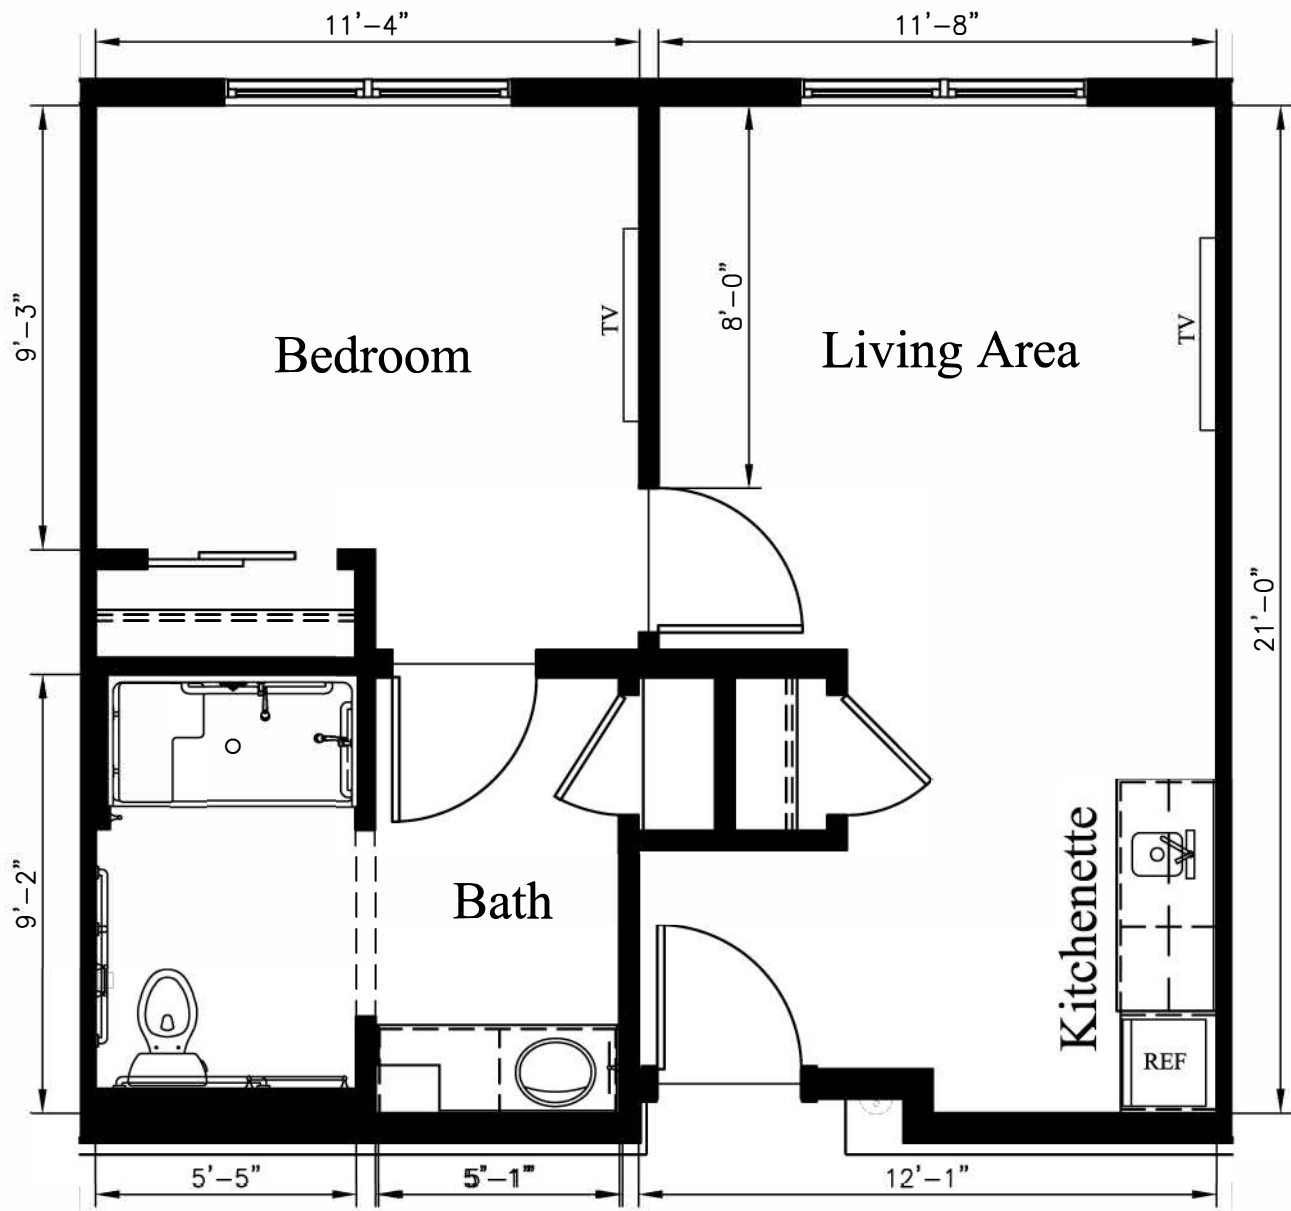

# Compass Memory Support 1 Bedroom

523 Square Feet

ROOMS: 126, 128, 133, 138, 144, 146, 149,  
150, 156, 160

**U** **UDELSMAN ASSOCIATES**  
ARCHITECTURE • PLANNING • DESIGN  
161 FEDERAL HILL ROAD  
HOLLIS, NEW HAMPSHIRE 03049  
603•465•6960 FAX 465•6961