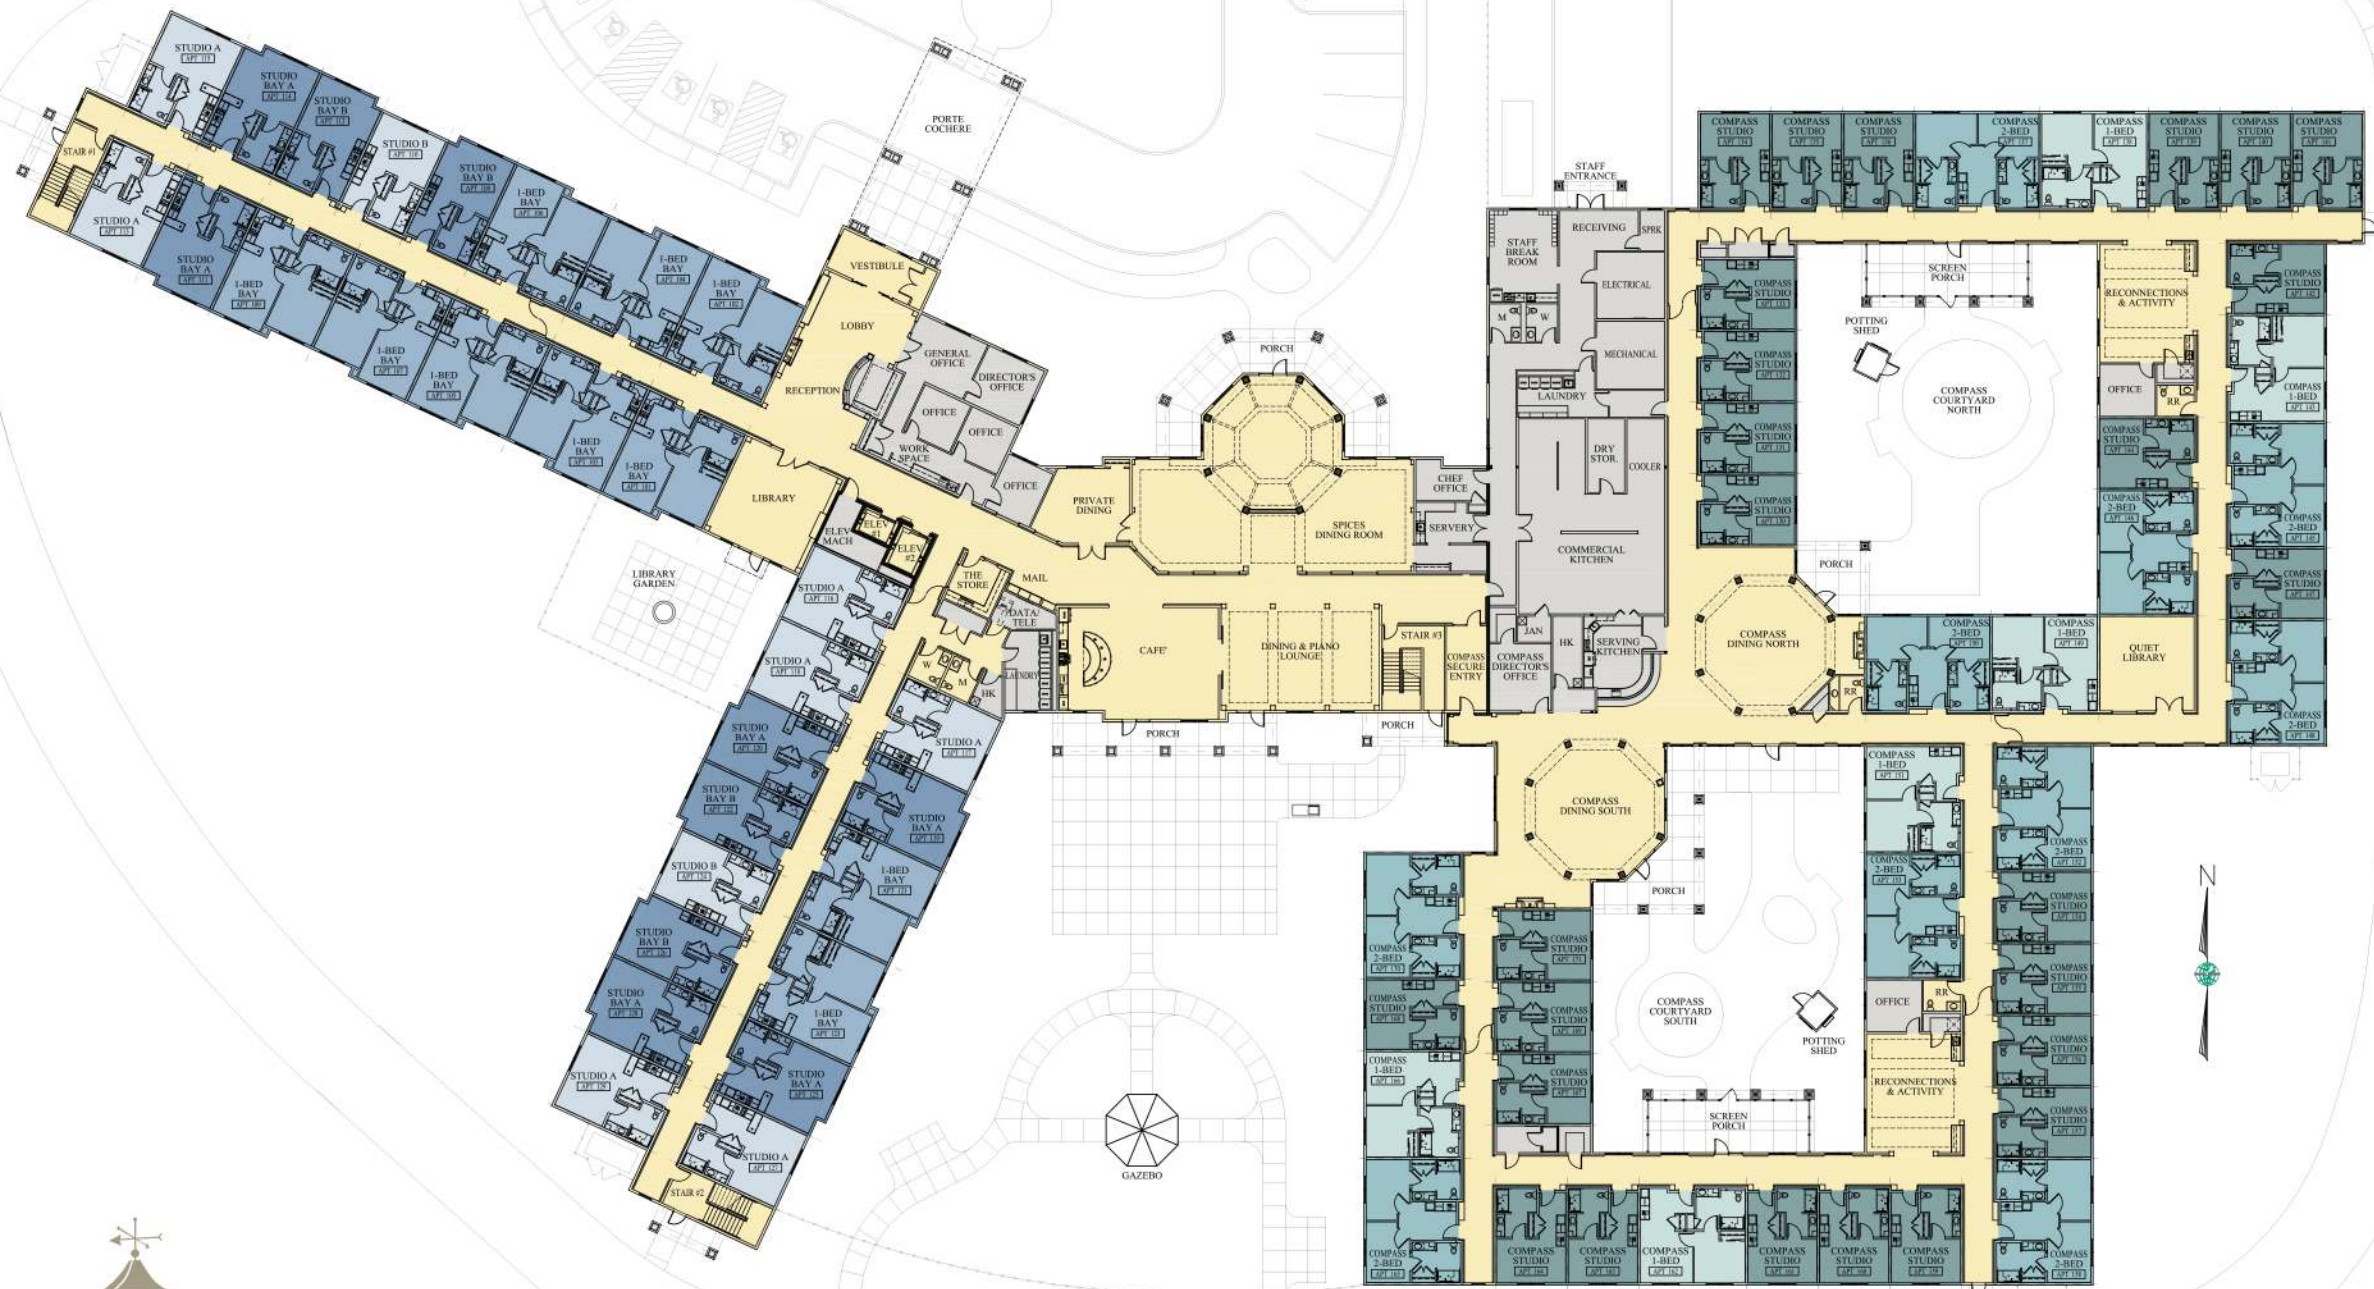

**Cornerstone at Hampton**  
298 Exeter Road, Hampton, NH 03842  
Assisted Living & Compass Memory Support

First Floor Plan .....	2
Second Floor Plan .....	3
One Bedroom Apartment .....	4
One Bedroom Bay Apartment .....	5
Studio Apartment .....	6
Studio Bay Apartment .....	7
Compass Memory Support One Bedroom .....	8
Compass Memory Support Companion Suite.....	9
Compass Memory Support Private Studio .....	10

COLOR LEGEND

- Compass Studio Apartment
- Compass Companion Suite
- Compass One Bedroom Apartment
- Studio Apartment
- Studio Bay Apartment
- One Bedroom Apartment
- One Bedroom Bay Apartment
- Common Areas
- Support Spaces

A SENIOR LIVING RESIDENCE (SLR)