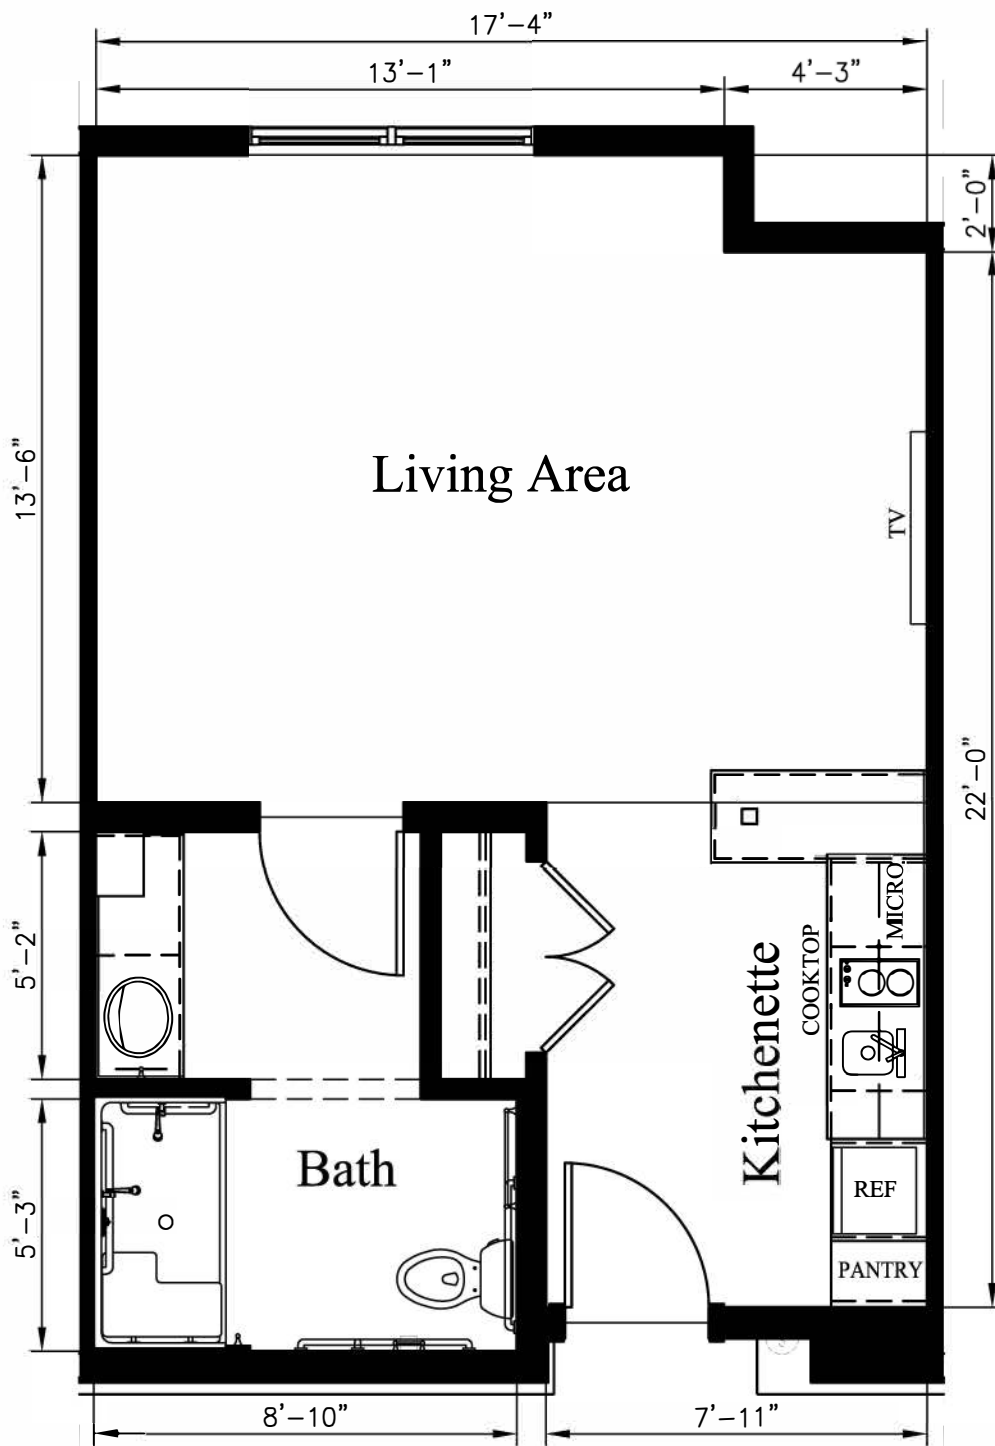

Studio Bay Apartment

455 Square Feet

ROOMS: 109, 110, 116, 117, 122, 123,
212, 213, 219, 220, 225, 226, 231