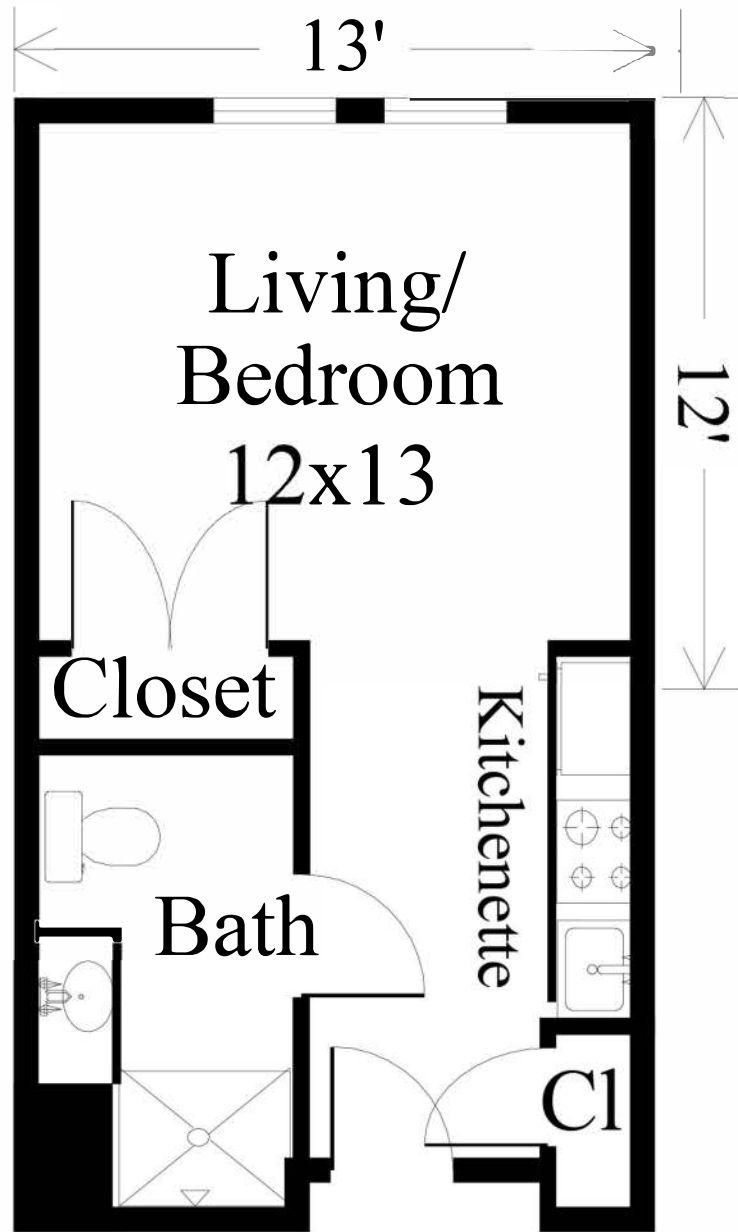

Concord Park Floor Plans
68 Commonwealth Ave, Concord MA

Independent Living | Assisted Living | Compass Memory Support

Sample Studio Apartment 2
Sample One-Bedroom Apartment3
Sample Two-Bedroom Companion Suite4

CONCORD PARK

Sample Studio Apartment

CONCORD PARK

A VOLUNTEERS OF AMERICA
SENIOR COMMUNITY 

Dimensions are Rounded

Sample One-Bedroom Apartment

CONCORD PARK

A VOLUNTEERS OF AMERICA
SENIOR COMMUNITY

Dimensions are Rounded

Sample Two-Bedroom Companion Suite

CONCORD PARK

A VOLUNTEERS OF AMERICA
SENIOR COMMUNITY 

Dimensions are Rounded