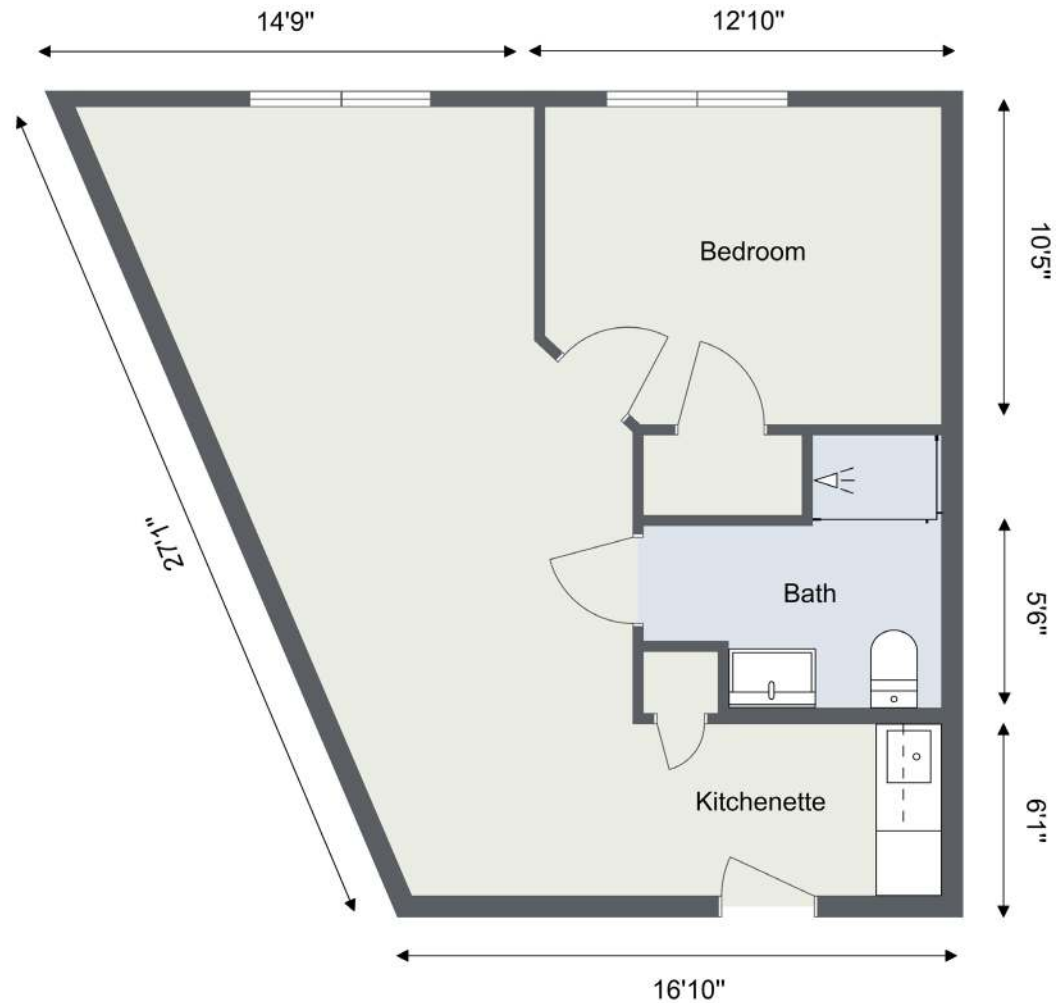

550 Square Feet