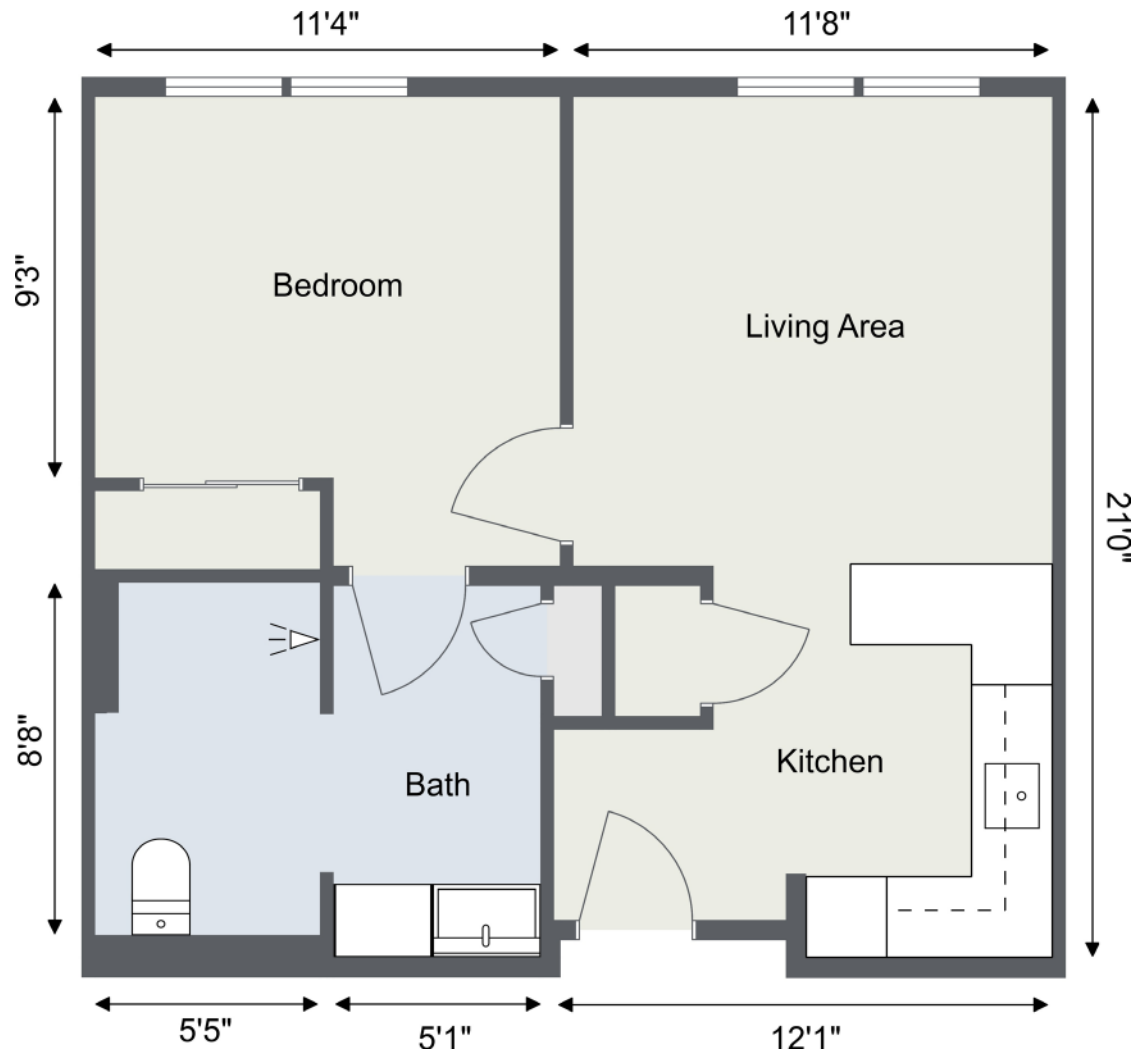

Sample Studio Apartment 7
Sample One Bedroom Apartment 8
Sample Companion Suite 9

175 Revere Street, Canton MA
781.821.3616 | CornerstoneCanton.com

Cornerstone at Canton Floor Plans

SECOND FLOOR BUILDING LAYOUT

Cornerstone at Canton Floor Plans

THIRD FLOOR BUILDING LAYOUT

Cornerstone at Canton Sample Floor Plans

ASSISTED LIVING STUDIO APARTMENT

484 square feet

Cornerstone at Canton Sample Floor Plans

ASSISTED LIVING ONE-BEDROOM APARTMENT

650 square feet

Cornerstone at Canton Sample Floor Plans

COMPASS MEMORY
SUPPORT NEIGHBORHOOD®

STUDIO APARTMENT

424 square feet

Cornerstone at Canton Sample Floor Plans

COMPASS MEMORY
SUPPORT NEIGHBORHOOD®

ONE-BEDROOM APARTMENT

523 square feet

Cornerstone at Canton Sample Floor Plans

COMPASS MEMORY
SUPPORT NEIGHBORHOOD[®]

COMPANION SUITE

650 square feet