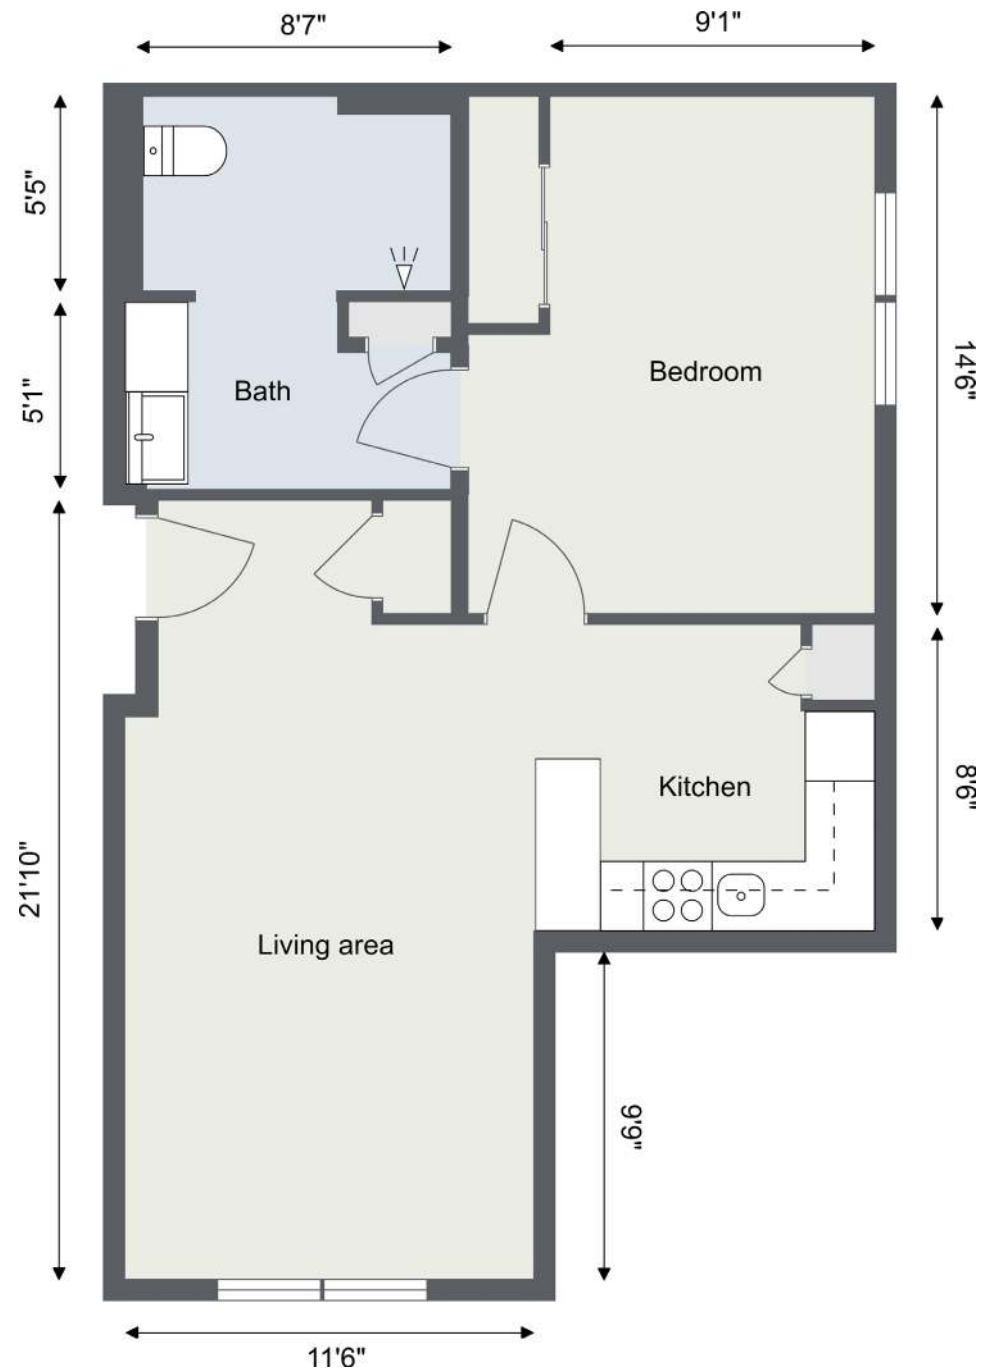

Sample Studio Apartment 7
Sample One Bedroom Apartment 8
Sample Companion Suite 9

175 Revere Street, Canton MA
781.821.3616 | CornerstoneCanton.com

Cornerstone at Canton Floor Plans

SECOND FLOOR BUILDING LAYOUT

Cornerstone at Canton Floor Plans

THIRD FLOOR BUILDING LAYOUT

Cornerstone at Canton Sample Floor Plans

ASSISTED LIVING STUDIO APARTMENT

484 square feet

Cornerstone at Canton Sample Floor Plans

ASSISTED LIVING ONE-BEDROOM APARTMENT

650 square feet

Cornerstone at Canton Sample Floor Plans

COMPASS MEMORY
SUPPORT NEIGHBORHOOD®

STUDIO APARTMENT

424 square feet

Cornerstone at Canton Sample Floor Plans

COMPASS MEMORY
SUPPORT NEIGHBORHOOD®

ONE-BEDROOM APARTMENT

523 square feet

Cornerstone at Canton Sample Floor Plans

COMPASS MEMORY
SUPPORT NEIGHBORHOOD[®]

COMPANION SUITE

650 square feet