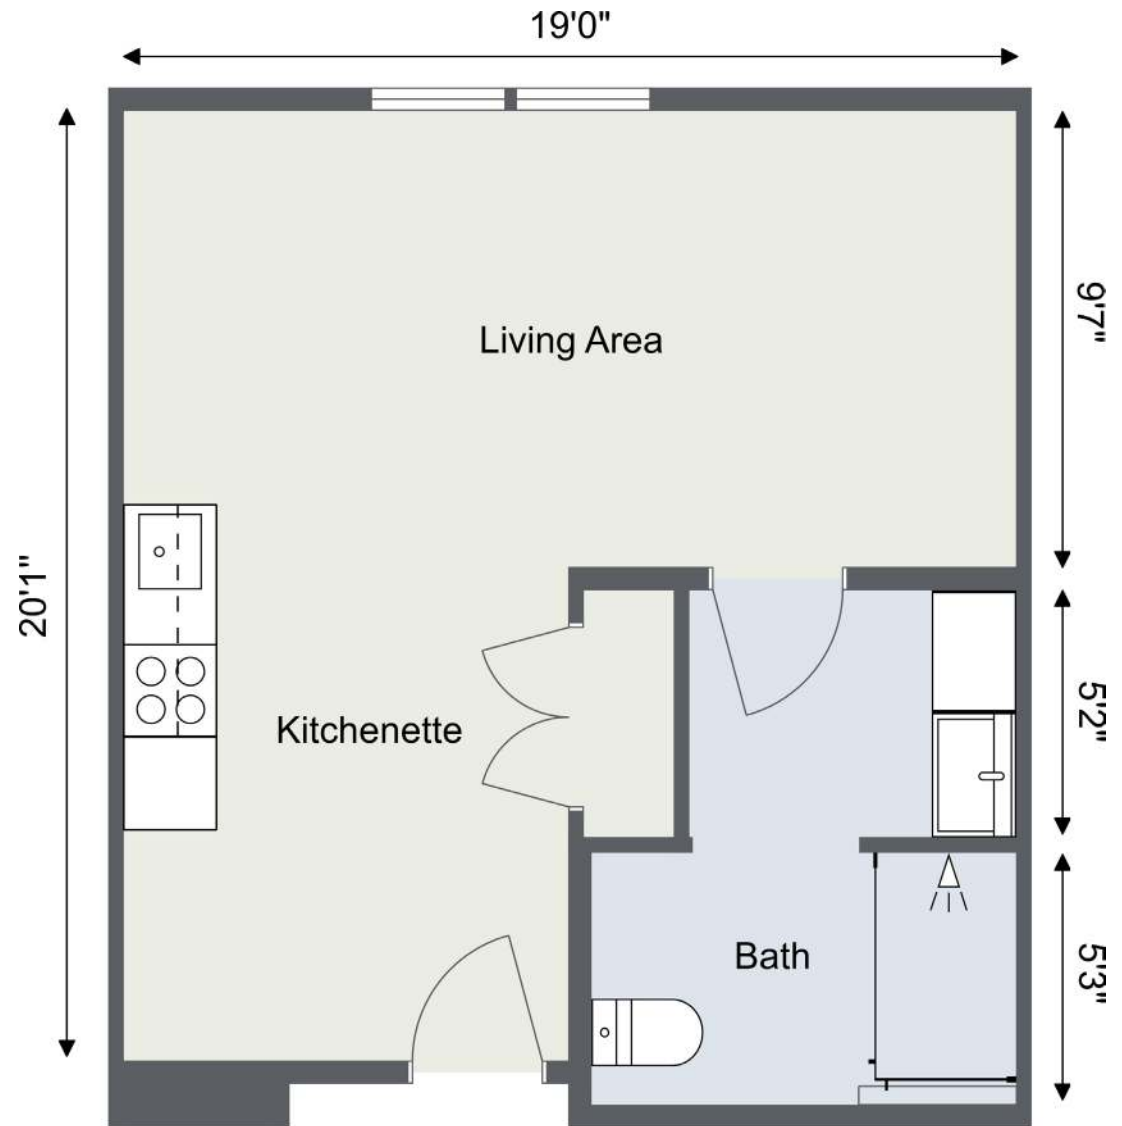

Sample Studio Apartment 7
Sample One Bedroom Apartment 8
Sample Companion Suite 9

175 Revere Street, Canton MA
781.821.3616 | CornerstoneCanton.com

Cornerstone at Canton Floor Plans

SECOND FLOOR BUILDING LAYOUT

Cornerstone at Canton Floor Plans

THIRD FLOOR BUILDING LAYOUT

Cornerstone at Canton Sample Floor Plans

ASSISTED LIVING STUDIO APARTMENT

484 square feet

Cornerstone at Canton Sample Floor Plans

ASSISTED LIVING ONE-BEDROOM APARTMENT

650 square feet

Cornerstone at Canton Sample Floor Plans

COMPASS MEMORY
SUPPORT NEIGHBORHOOD®

STUDIO APARTMENT

424 square feet

Cornerstone at Canton Sample Floor Plans

COMPASS MEMORY
SUPPORT NEIGHBORHOOD®

ONE-BEDROOM APARTMENT

523 square feet

Cornerstone at Canton Sample Floor Plans

COMPASS MEMORY
SUPPORT NEIGHBORHOOD[®]

COMPANION SUITE

650 square feet