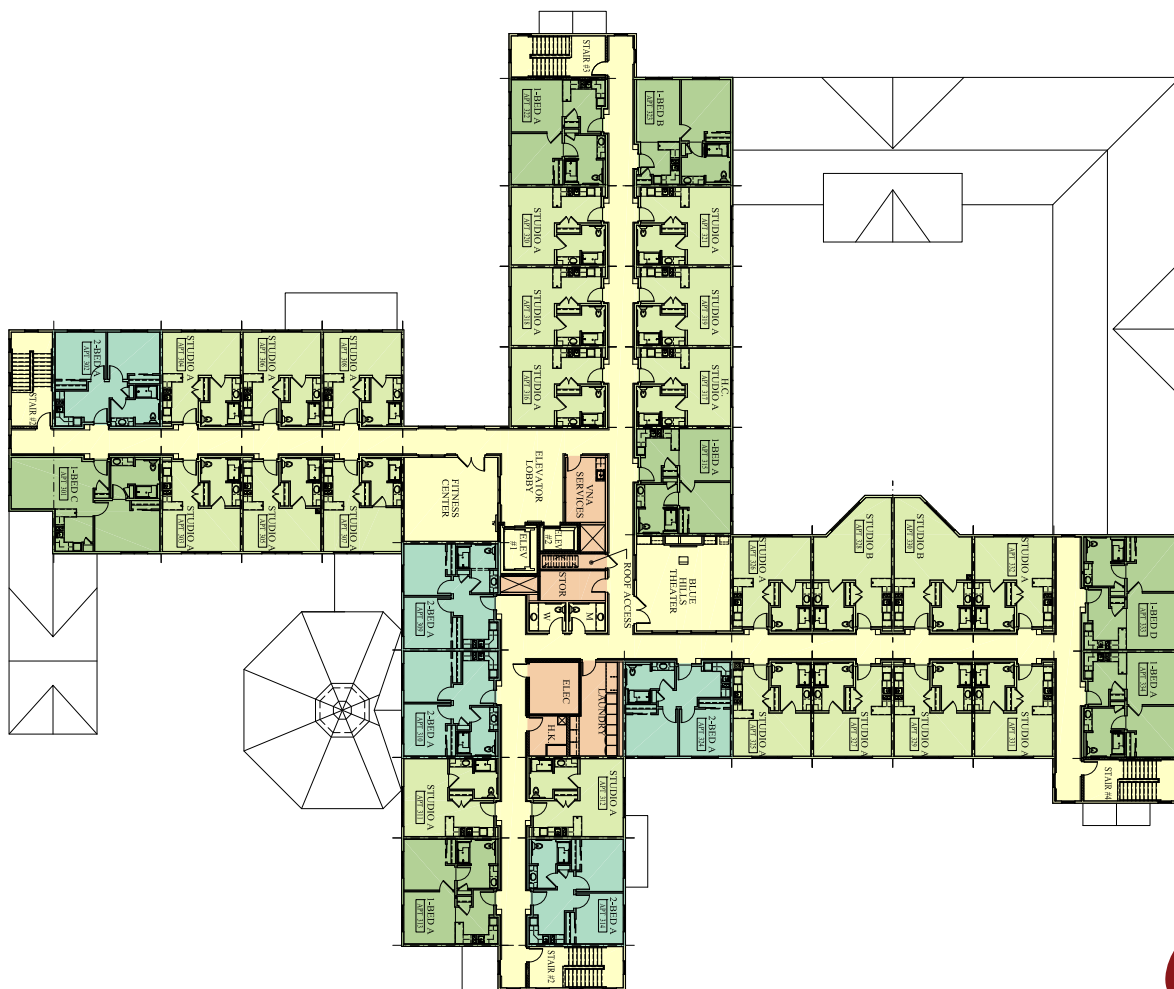

Sample Floor Plans

First Floor Building Layout 2
Second Floor Building Layout 3
Third Floor Building Layout 4

ASSISTED LIVING

Sample Studio Apartment 5
Sample One Bedroom Apartment 6

COMPASS MEMORY SUPPORT NEIGHBORHOOD®

Sample Studio Apartment 7
Sample One Bedroom Apartment 8
Sample Companion Suite 9

175 Revere Street, Canton MA
781.821.3616 | CornerstoneCanton.com

Cornerstone at Canton Floor Plans

SECOND FLOOR BUILDING LAYOUT

Cornerstone at Canton Floor Plans

THIRD FLOOR BUILDING LAYOUT

Cornerstone at Canton Sample Floor Plans

ASSISTED LIVING STUDIO APARTMENT

484 square feet

Cornerstone at Canton Sample Floor Plans

ASSISTED LIVING ONE-BEDROOM APARTMENT

650 square feet

Cornerstone at Canton Sample Floor Plans

COMPASS MEMORY
SUPPORT NEIGHBORHOOD®

STUDIO APARTMENT

424 square feet

Cornerstone at Canton Sample Floor Plans

COMPASS MEMORY
SUPPORT NEIGHBORHOOD®

ONE-BEDROOM APARTMENT