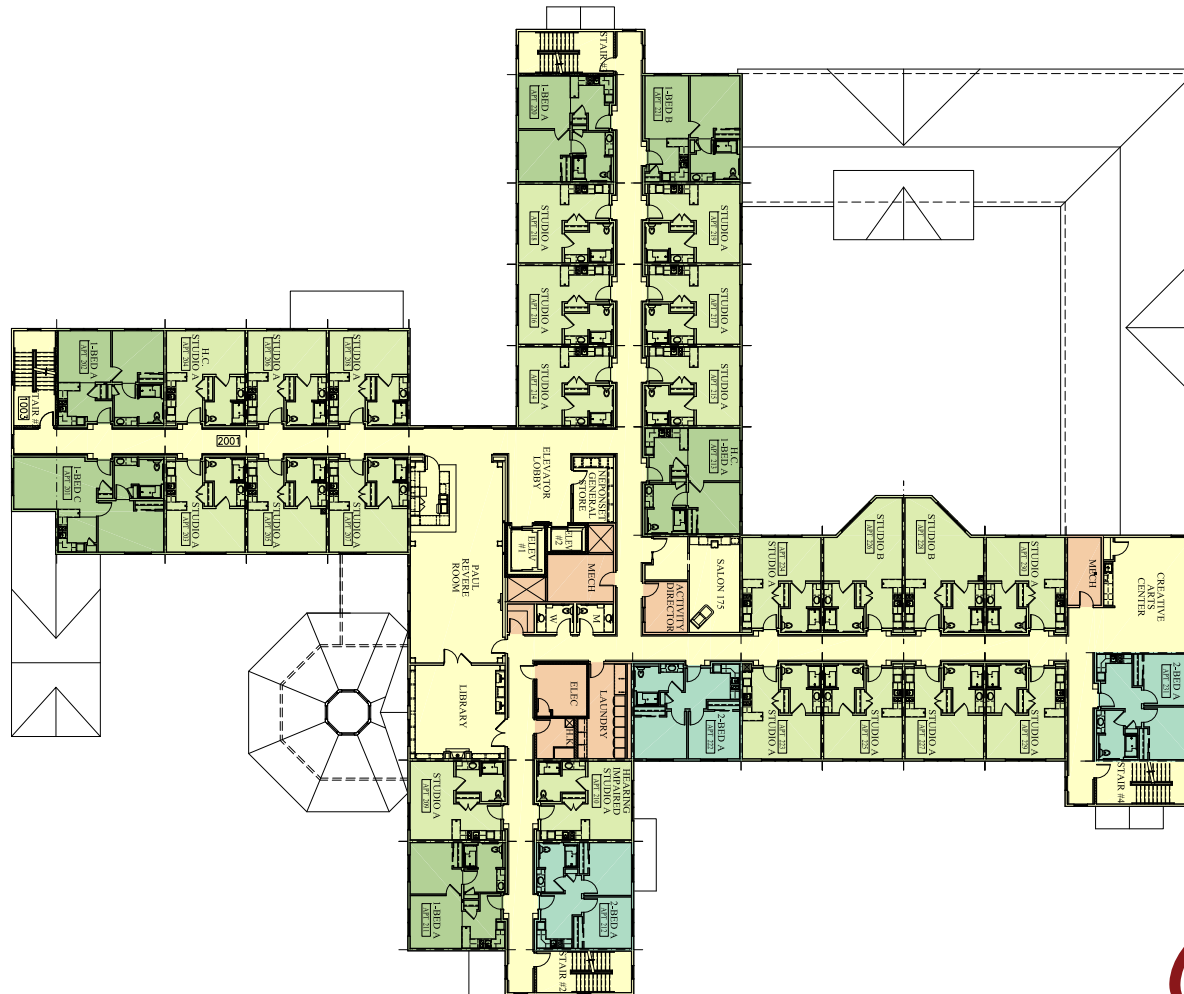

Sample Floor Plans

First Floor Building Layout 2
Second Floor Building Layout 3
Third Floor Building Layout 4

ASSISTED LIVING

Sample Studio Apartment 5
Sample One Bedroom Apartment 6

COMPASS MEMORY SUPPORT NEIGHBORHOOD®

Sample Studio Apartment 7
Sample One Bedroom Apartment 8
Sample Companion Suite 9

175 Revere Street, Canton MA
781.821.3616 | CornerstoneCanton.com

Cornerstone at Canton Floor Plans

SECOND FLOOR BUILDING LAYOUT

Cornerstone at Canton Floor Plans

THIRD FLOOR BUILDING LAYOUT

Cornerstone at Canton Sample Floor Plans

ASSISTED LIVING STUDIO APARTMENT

484 square feet

Cornerstone at Canton Sample Floor Plans

ASSISTED LIVING ONE-BEDROOM APARTMENT

650 square feet

Cornerstone at Canton Sample Floor Plans

COMPASS MEMORY
SUPPORT NEIGHBORHOOD®

STUDIO APARTMENT

424 square feet

Cornerstone at Canton Sample Floor Plans

COMPASS MEMORY
SUPPORT NEIGHBORHOOD®

ONE-BEDROOM APARTMENT