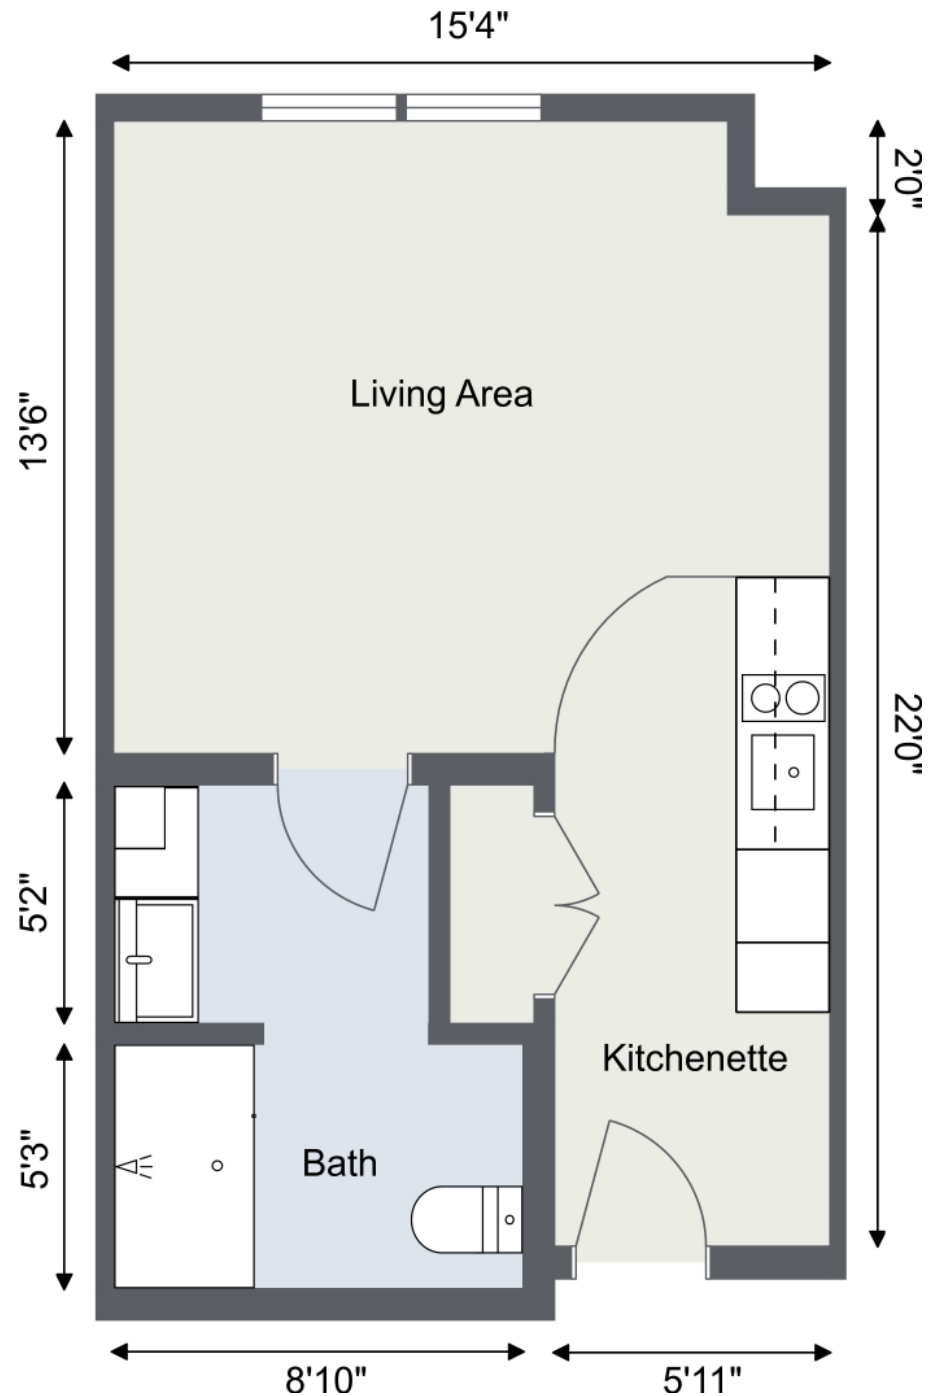

Cornerstone at Hampton Floor Plans

FIRST FLOOR BUILDING LAYOUT

Cornerstone at Hampton Floor Plans

SECOND FLOOR BUILDING LAYOUT

Cornerstone at Hampton Floor Plans

Assisted Living **STUDIO APARTMENT A**

427 square feet

Apartments 113, 115, 116, 117,
118, 127, 129, 215, 216, 217, 218,
219, 229, 230, 231

Cornerstone at Hampton Floor Plans

Assisted Living **STUDIO APARTMENT B**

379 square feet

Apartments 110, 124, 210, 224

Cornerstone at Hampton Floor Plans

Assisted Living **STUDIO BAY APARTMENT A**

455 square feet

Apartments 111, 114, 119, 120, 125,
128, 213, 214, 220, 221, 227, 228, 233

Cornerstone at Hampton Floor Plans

Assisted Living **STUDIO BAY APARTMENT B**

407 square feet

Apartments 108, 112, 122,
126, 208, 212, 222, 226

Cornerstone at Hampton Floor Plans

Assisted Living **ONE-BEDROOM APARTMENT**

572 square feet

Apartments 201, 235

Cornerstone at Hampton Floor Plans