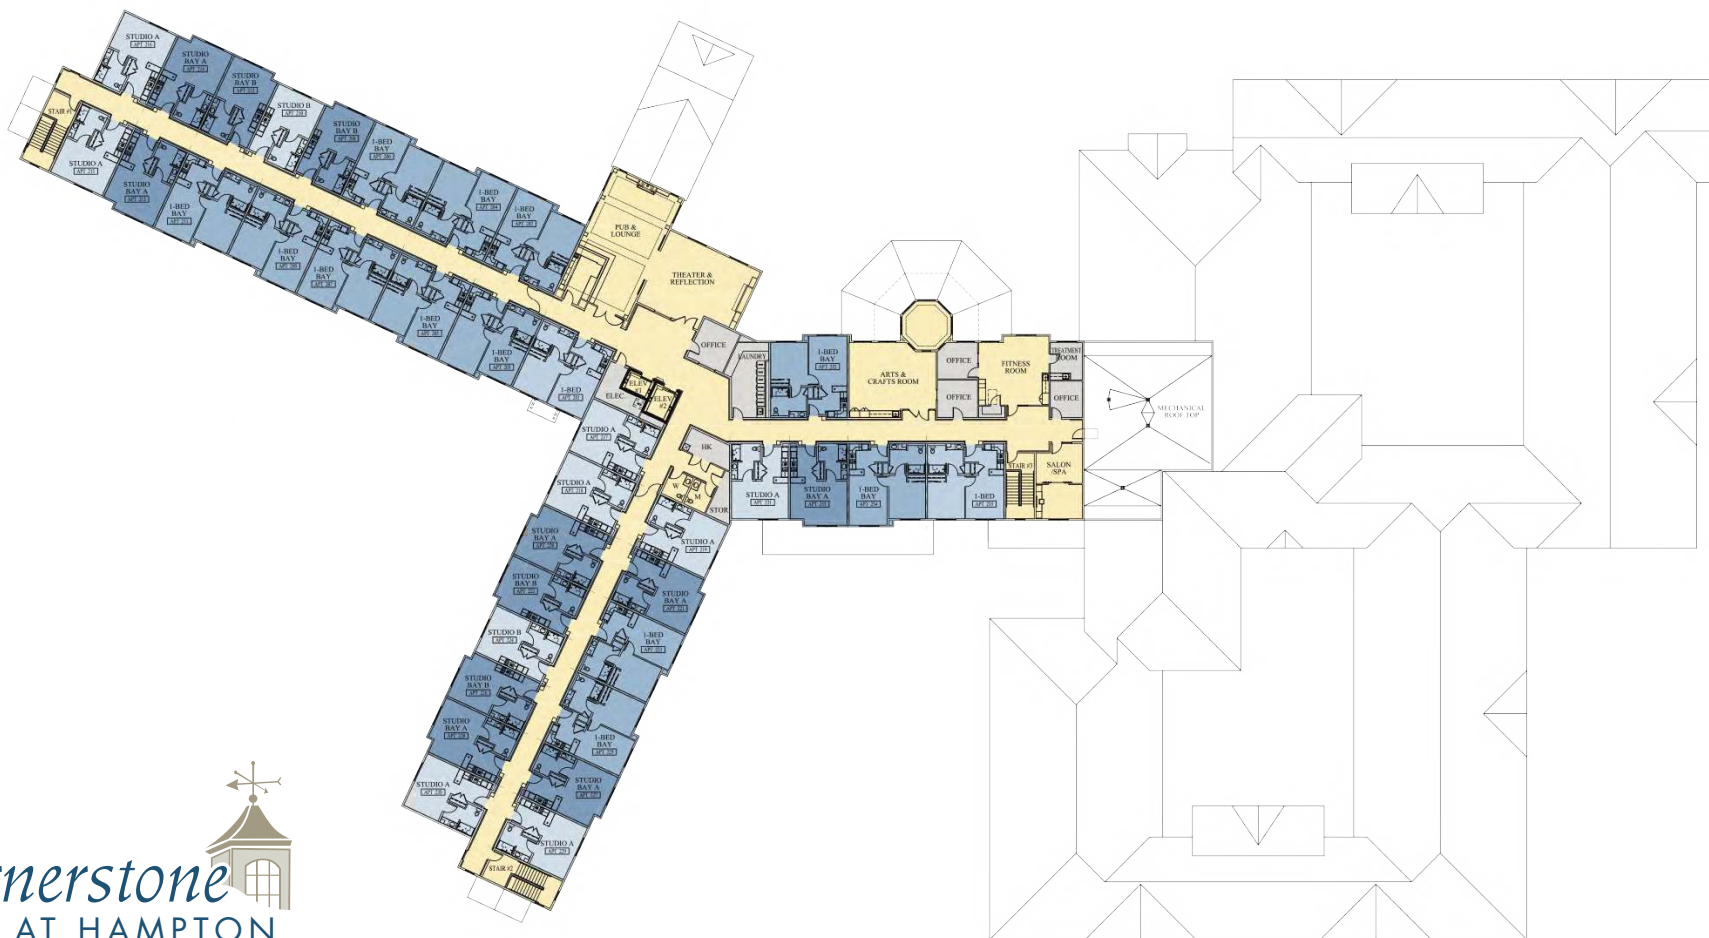

Floor Plans

First Floor Building Layout 2

Second Floor Building Layout 3

ASSISTED LIVING

Studio Apartment A 4

Studio Apartment B 5

Studio Bay Apartment A 6

Studio Bay Apartment B 7

Cornerstone at Hampton Floor Plans

FIRST FLOOR BUILDING LAYOUT

Cornerstone at Hampton Floor Plans

SECOND FLOOR BUILDING LAYOUT

Cornerstone at Hampton Floor Plans

Assisted Living **STUDIO APARTMENT A**

427 square feet