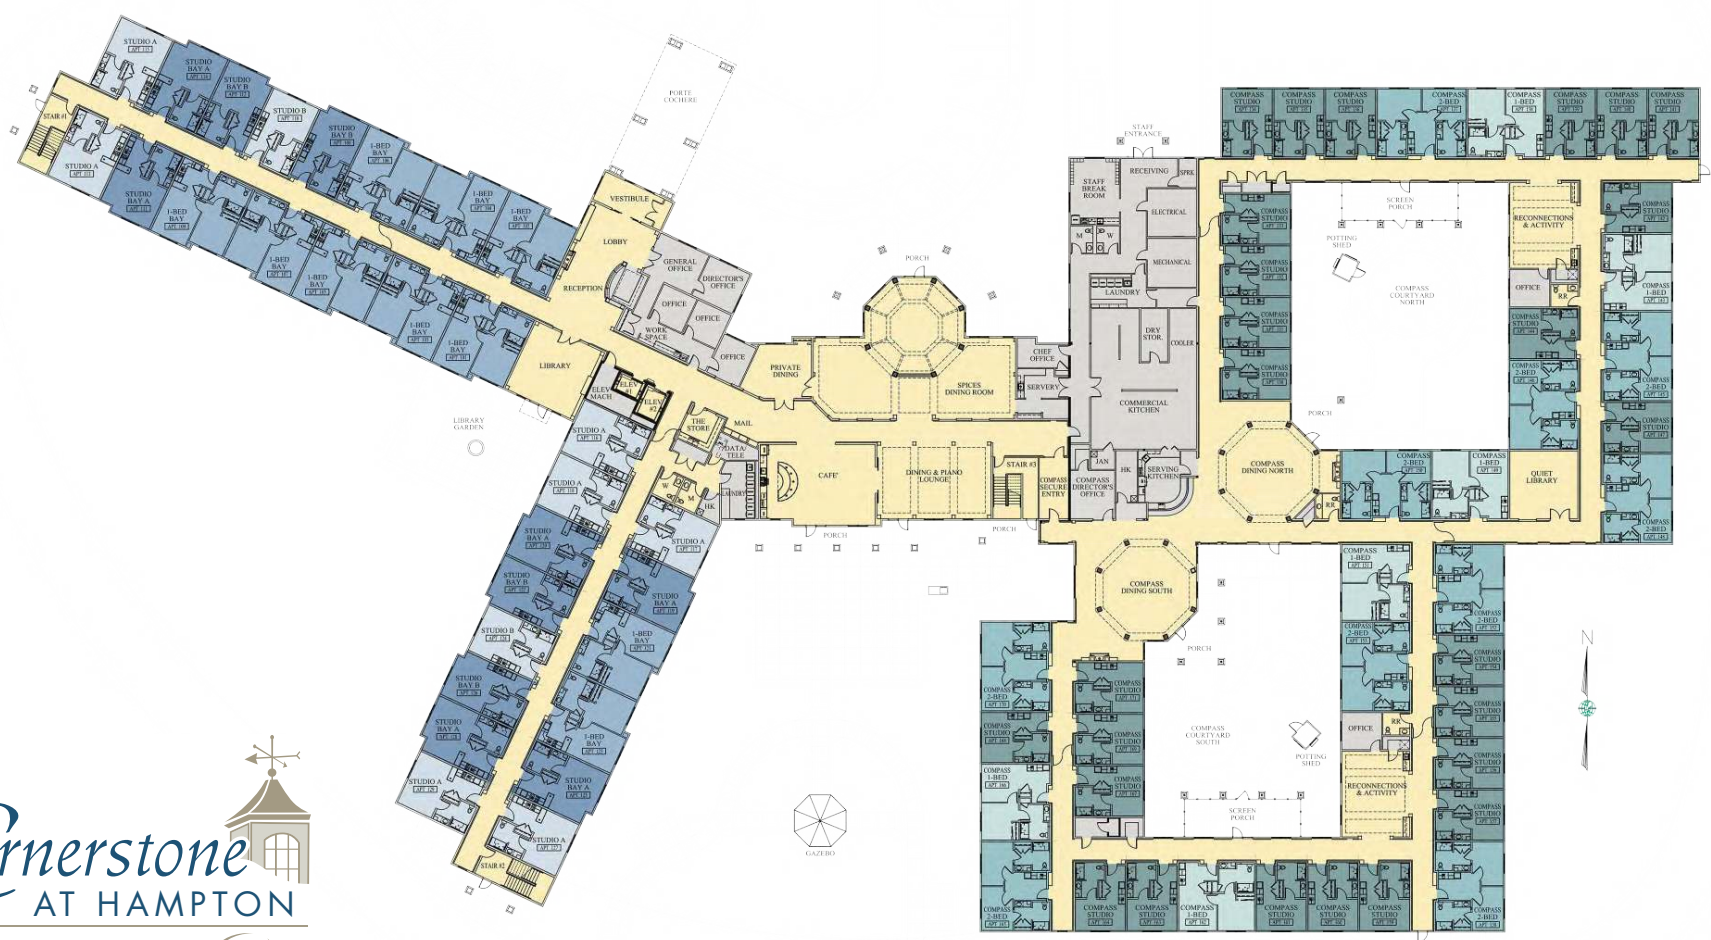

Floor Plans

First Floor Building Layout 2

Second Floor Building Layout 3

ASSISTED LIVING

Studio Apartment A 4

Studio Apartment B 5

Studio Bay Apartment A 6

Studio Bay Apartment B 7

Cornerstone at Hampton Floor Plans

FIRST FLOOR BUILDING LAYOUT

Cornerstone at Hampton Floor Plans

SECOND FLOOR BUILDING LAYOUT

Cornerstone at Hampton Floor Plans

Assisted Living **STUDIO APARTMENT A**

427 square feet

Apartments 113, 115, 116, 117,
118, 127, 129, 215, 216, 217, 218,
219, 229, 230, 231

Cornerstone at Hampton Floor Plans

Assisted Living **STUDIO APARTMENT B**

379 square feet

Apartments 110, 124, 210, 224