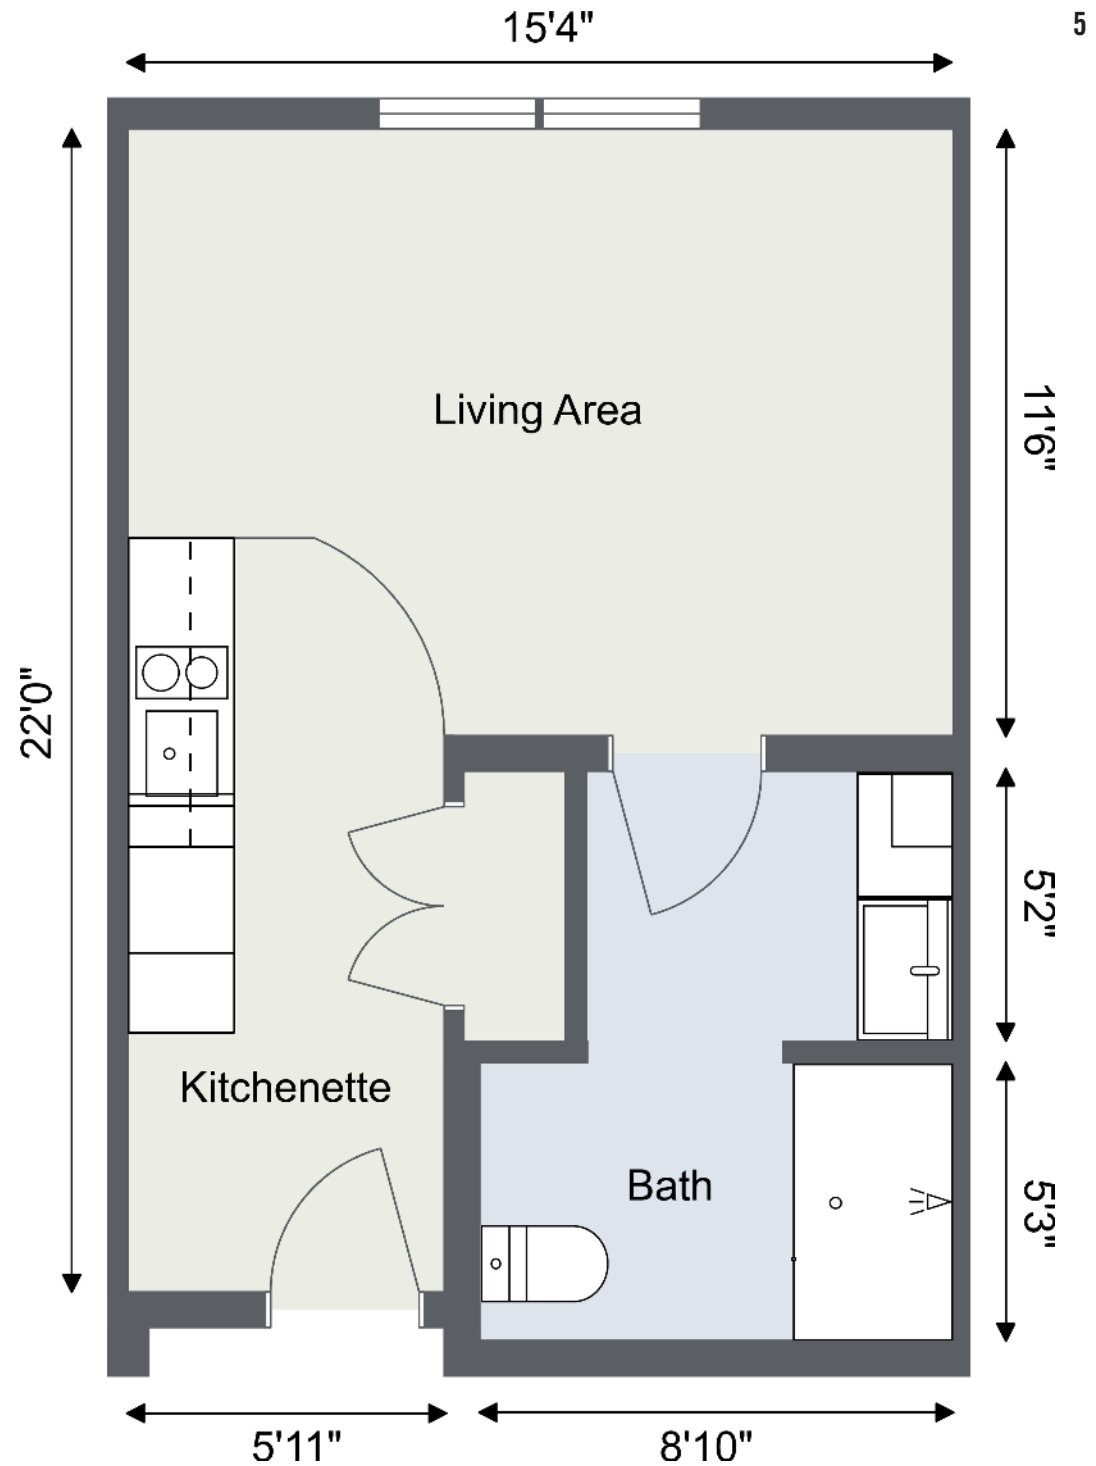

Floor Plans

First Floor Building Layout 2

Second Floor Building Layout 3

ASSISTED LIVING

Studio Apartment A 4

Studio Apartment B 5

Studio Bay Apartment A 6

Studio Bay Apartment B 7

Cornerstone at Hampton Floor Plans

FIRST FLOOR BUILDING LAYOUT

Cornerstone at Hampton Floor Plans

SECOND FLOOR BUILDING LAYOUT

Cornerstone at Hampton Floor Plans

Assisted Living **STUDIO APARTMENT A**

427 square feet

Apartments 113, 115, 116, 117,
118, 127, 129, 215, 216, 217, 218,
219, 229, 230, 231

Cornerstone at Hampton Floor Plans

Assisted Living **STUDIO APARTMENT B**

379 square feet

Apartments 110, 124, 210, 224

Cornerstone at Hampton Floor Plans

Assisted Living **STUDIO BAY APARTMENT A**

455 square feet

Apartments 111, 114, 119, 120, 125,
128, 213, 214, 220, 221, 227, 228, 233

Cornerstone at Hampton Floor Plans

Assisted Living **STUDIO BAY APARTMENT B**