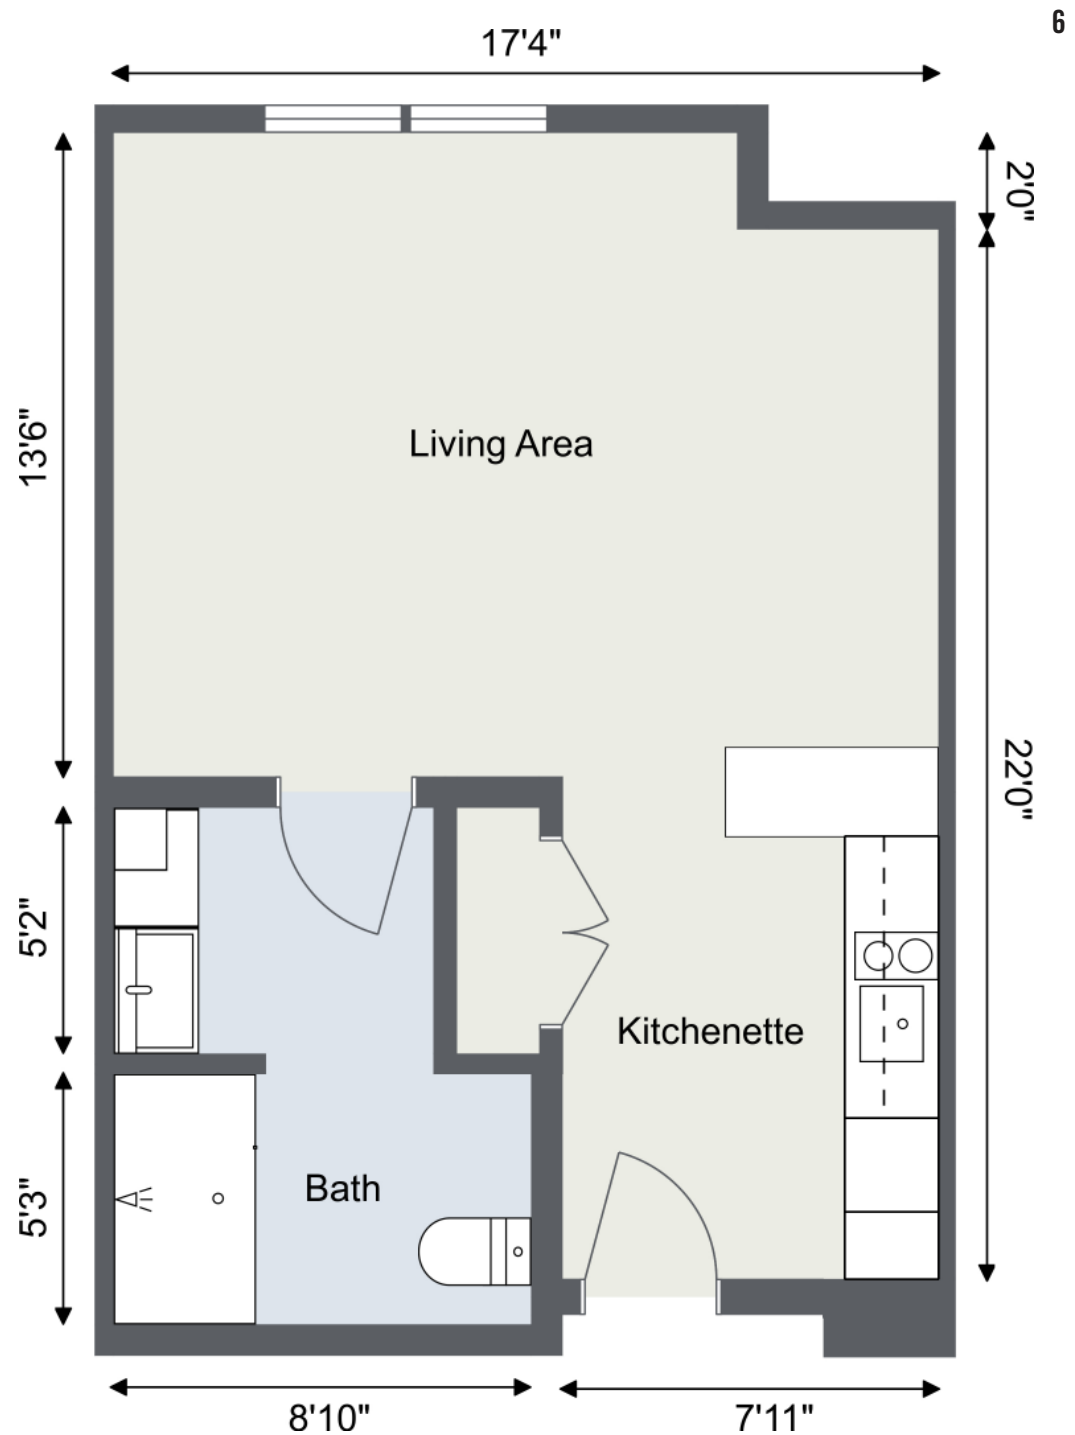

Floor Plans

First Floor Building Layout 2

Second Floor Building Layout 3

ASSISTED LIVING

Studio Apartment A 4

Studio Apartment B 5

Studio Bay Apartment A 6

Studio Bay Apartment B 7

Cornerstone at Hampton Floor Plans

FIRST FLOOR BUILDING LAYOUT

Cornerstone at Hampton Floor Plans

SECOND FLOOR BUILDING LAYOUT

Cornerstone at Hampton Floor Plans

Assisted Living **STUDIO APARTMENT A**

427 square feet

Apartments 113, 115, 116, 117,
118, 127, 129, 215, 216, 217, 218,
219, 229, 230, 231

Cornerstone at Hampton Floor Plans

Assisted Living **STUDIO APARTMENT B**

379 square feet

Apartments 110, 124, 210, 224

Cornerstone at Hampton Floor Plans

Assisted Living **STUDIO BAY APARTMENT A**

455 square feet

Apartments 111, 114, 119, 120, 125,
128, 213, 214, 220, 221, 227, 228, 233

Cornerstone at Hampton Floor Plans

Assisted Living **STUDIO BAY APARTMENT B**