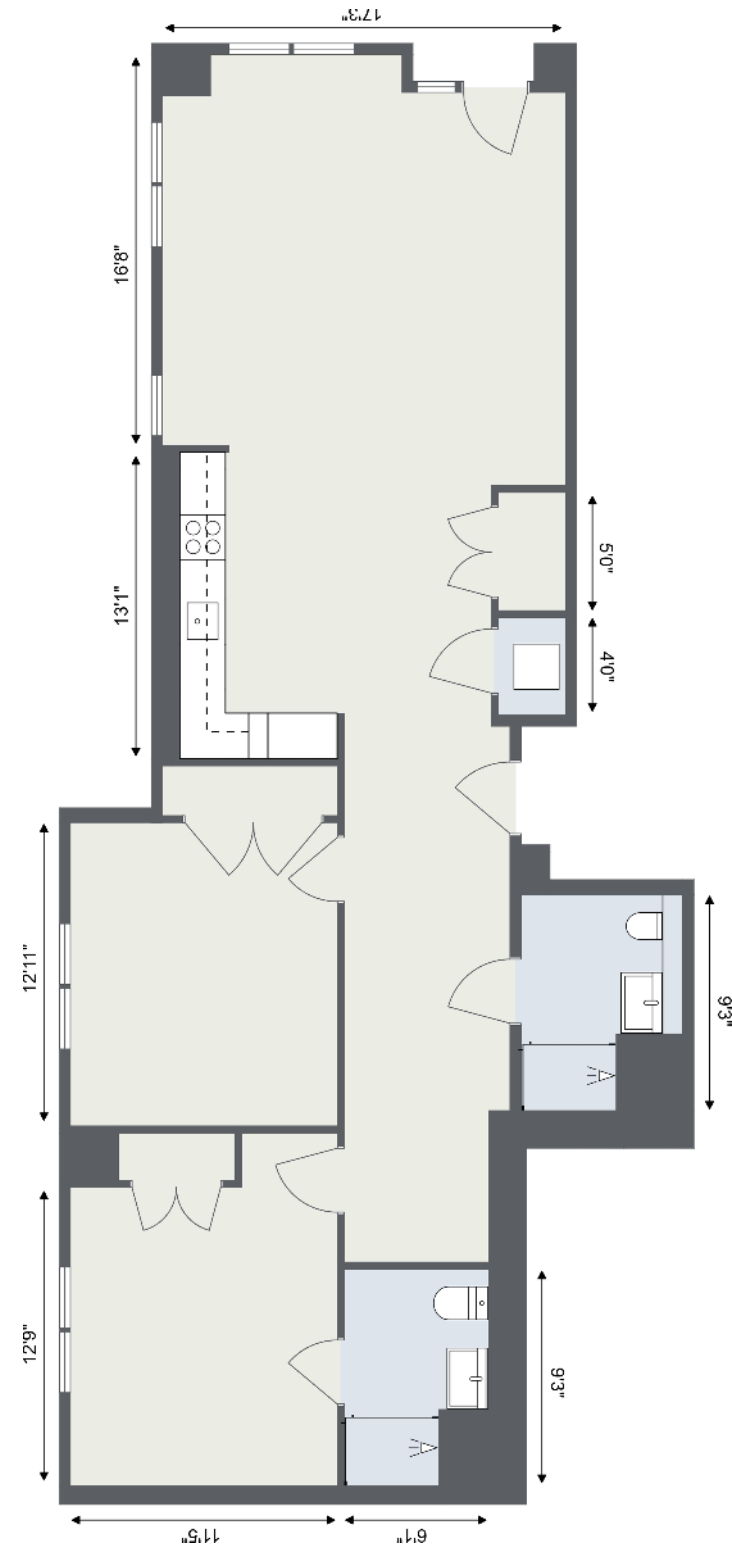

INDEPENDENT LIVING ONE BEDROOM APARTMENT

718 Square Feet

FORESTDALE PARK SAMPLE FLOOR PLANS

INDEPENDENT LIVING TWO BEDROOM APARTMENT

1125 Square Feet

FORESTDALE PARK SAMPLE FLOOR PLANS

ASSISTED LIVING STUDIO APARTMENT

391 Square Feet

FORESTDALE PARK SAMPLE FLOOR PLANS

ASSISTED LIVING ONE BEDROOM APARTMENT

602 Square Feet

FORESTDALE PARK SAMPLE FLOOR PLANS

COMPASS MEMORY
SUPPORT NEIGHBORHOOD®

STUDIO APARTMENT

391 Square Feet

FORESTDALE PARK SAMPLE FLOOR PLANS

COMPASS MEMORY SUPPORT NEIGHBORHOOD® COMPANION SUITE APARTMENT

642 Square Feet