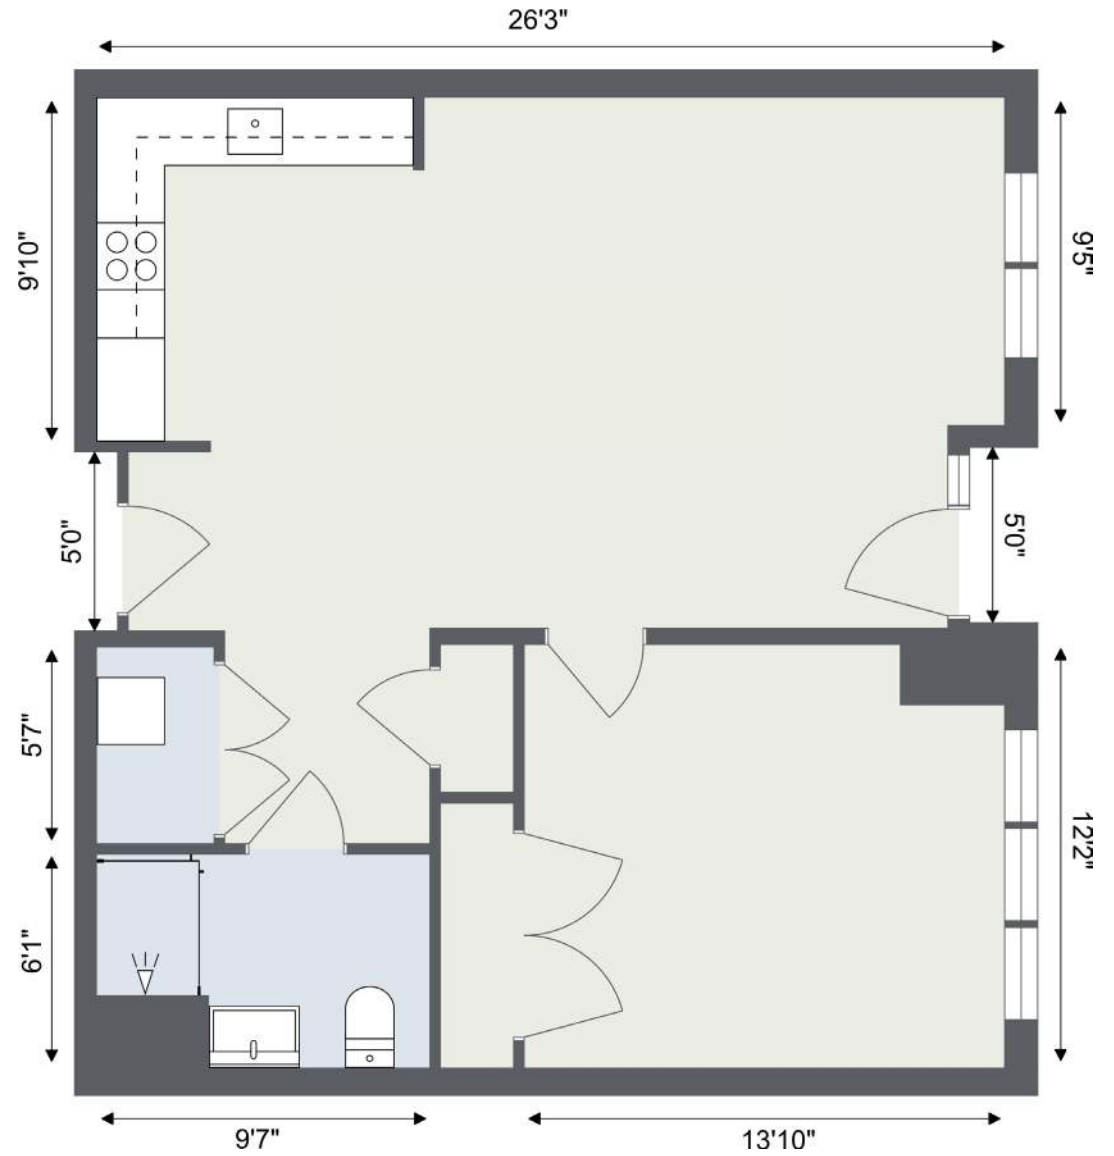

Sample Floor Plans

INDEPENDENT LIVING

Sample One Bedroom Apartment	2
Sample Two Bedroom Apartment	3

ASSISTED LIVING

Sample Studio Apartment	4
Sample One Bedroom Apartment	5

COMPASS MEMORY SUPPORT NEIGHBORHOOD

INDEPENDENT LIVING ONE BEDROOM APARTMENT

718 Square Feet

FORESTDALE PARK SAMPLE FLOOR PLANS

INDEPENDENT LIVING TWO BEDROOM APARTMENT

1125 Square Feet

FORESTDALE PARK SAMPLE FLOOR PLANS

ASSISTED LIVING STUDIO APARTMENT

391 Square Feet

FORESTDALE PARK SAMPLE FLOOR PLANS

ASSISTED LIVING ONE BEDROOM APARTMENT

602 Square Feet

FORESTDALE PARK SAMPLE FLOOR PLANS

COMPASS MEMORY
SUPPORT NEIGHBORHOOD®

STUDIO APARTMENT

391 Square Feet

FORESTDALE PARK SAMPLE FLOOR PLANS

COMPASS MEMORY SUPPORT NEIGHBORHOOD® COMPANION SUITE APARTMENT

642 Square Feet