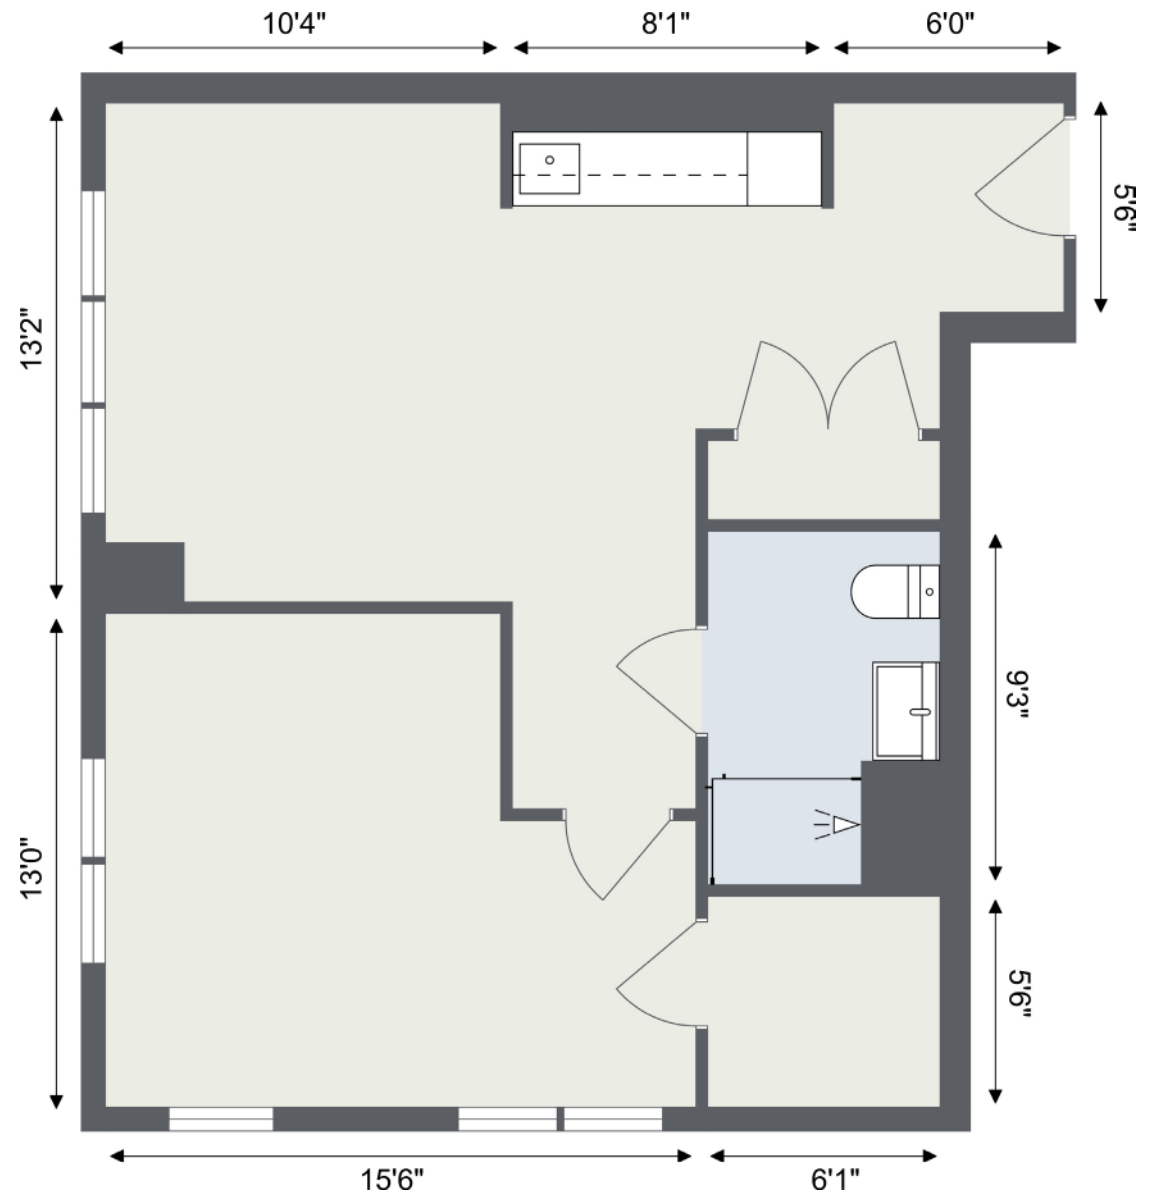

INDEPENDENT LIVING ONE BEDROOM APARTMENT

718 Square Feet

FORESTDALE PARK SAMPLE FLOOR PLANS

INDEPENDENT LIVING TWO BEDROOM APARTMENT

1125 Square Feet

FORESTDALE PARK SAMPLE FLOOR PLANS

ASSISTED LIVING STUDIO APARTMENT

391 Square Feet

FORESTDALE PARK SAMPLE FLOOR PLANS

ASSISTED LIVING ONE BEDROOM APARTMENT

602 Square Feet

FORESTDALE PARK SAMPLE FLOOR PLANS

COMPASS MEMORY
SUPPORT NEIGHBORHOOD®

STUDIO APARTMENT

391 Square Feet

FORESTDALE PARK SAMPLE FLOOR PLANS

COMPASS MEMORY SUPPORT NEIGHBORHOOD® COMPANION SUITE APARTMENT

642 Square Feet