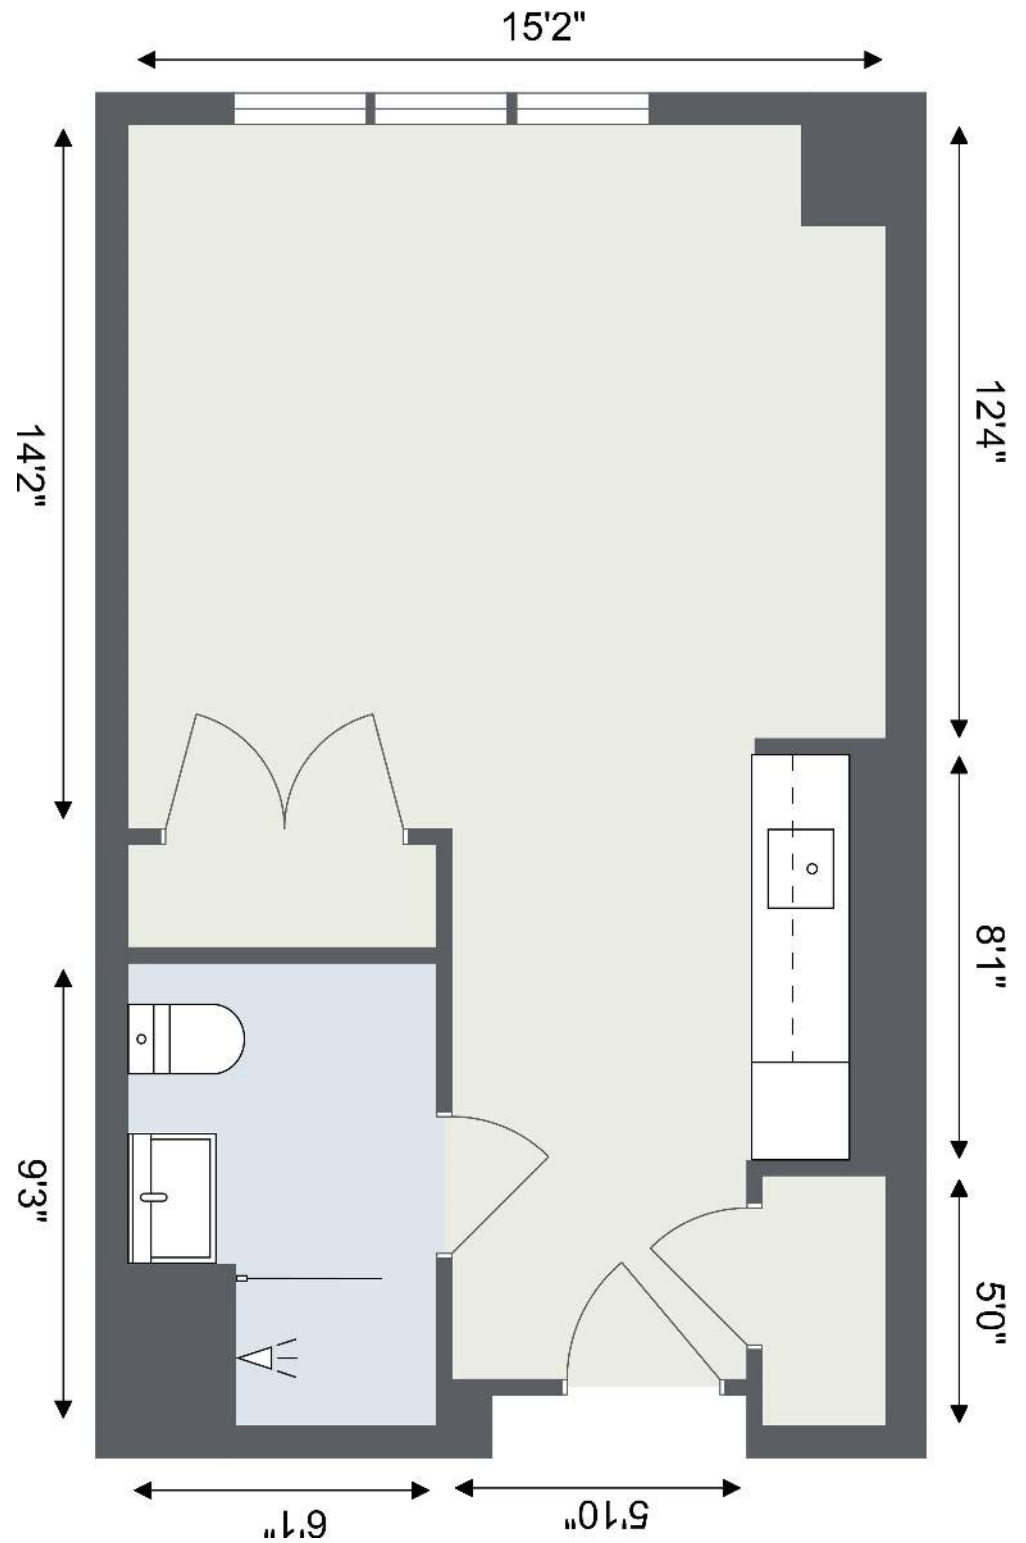

INDEPENDENT LIVING ONE BEDROOM APARTMENT

718 Square Feet

FORESTDALE PARK SAMPLE FLOOR PLANS

INDEPENDENT LIVING TWO BEDROOM APARTMENT

1125 Square Feet

FORESTDALE PARK SAMPLE FLOOR PLANS

ASSISTED LIVING STUDIO APARTMENT

391 Square Feet

FORESTDALE PARK SAMPLE FLOOR PLANS

ASSISTED LIVING ONE BEDROOM APARTMENT

602 Square Feet

FORESTDALE PARK SAMPLE FLOOR PLANS

COMPASS MEMORY
SUPPORT NEIGHBORHOOD®

STUDIO APARTMENT

391 Square Feet

FORESTDALE PARK SAMPLE FLOOR PLANS

COMPASS MEMORY SUPPORT NEIGHBORHOOD® COMPANION SUITE APARTMENT

642 Square Feet