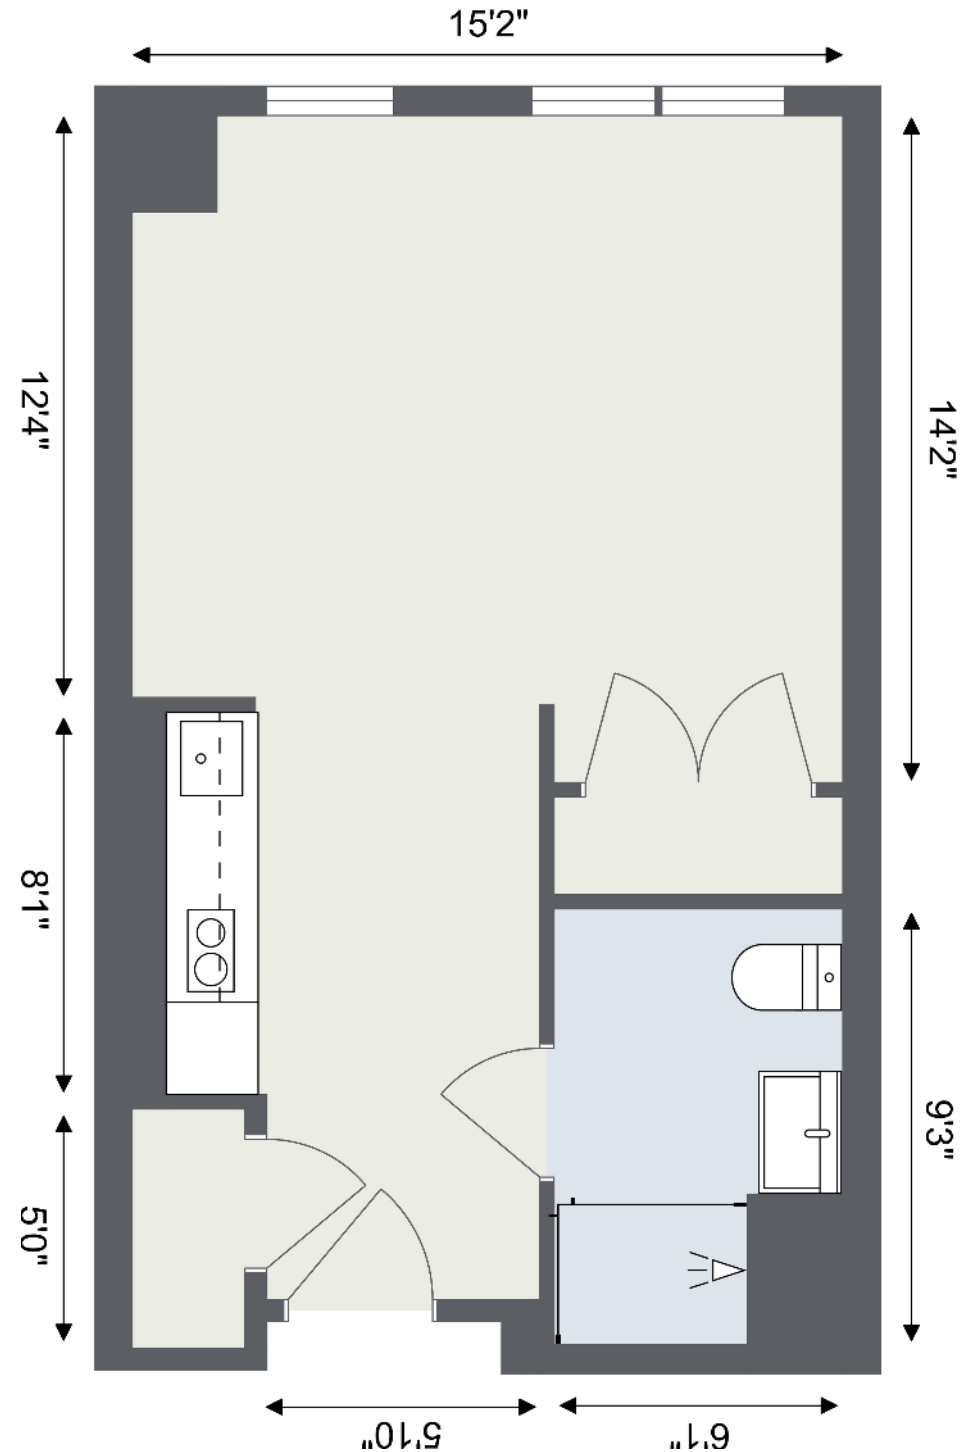

INDEPENDENT LIVING ONE BEDROOM APARTMENT

718 Square Feet

FORESTDALE PARK SAMPLE FLOOR PLANS

INDEPENDENT LIVING TWO BEDROOM APARTMENT

1125 Square Feet

FORESTDALE PARK SAMPLE FLOOR PLANS

ASSISTED LIVING STUDIO APARTMENT

391 Square Feet

FORESTDALE PARK SAMPLE FLOOR PLANS

ASSISTED LIVING ONE BEDROOM APARTMENT

602 Square Feet

FORESTDALE PARK SAMPLE FLOOR PLANS

COMPASS MEMORY
SUPPORT NEIGHBORHOOD®

STUDIO APARTMENT

391 Square Feet

FORESTDALE PARK SAMPLE FLOOR PLANS

COMPASS MEMORY SUPPORT NEIGHBORHOOD® COMPANION SUITE APARTMENT

642 Square Feet