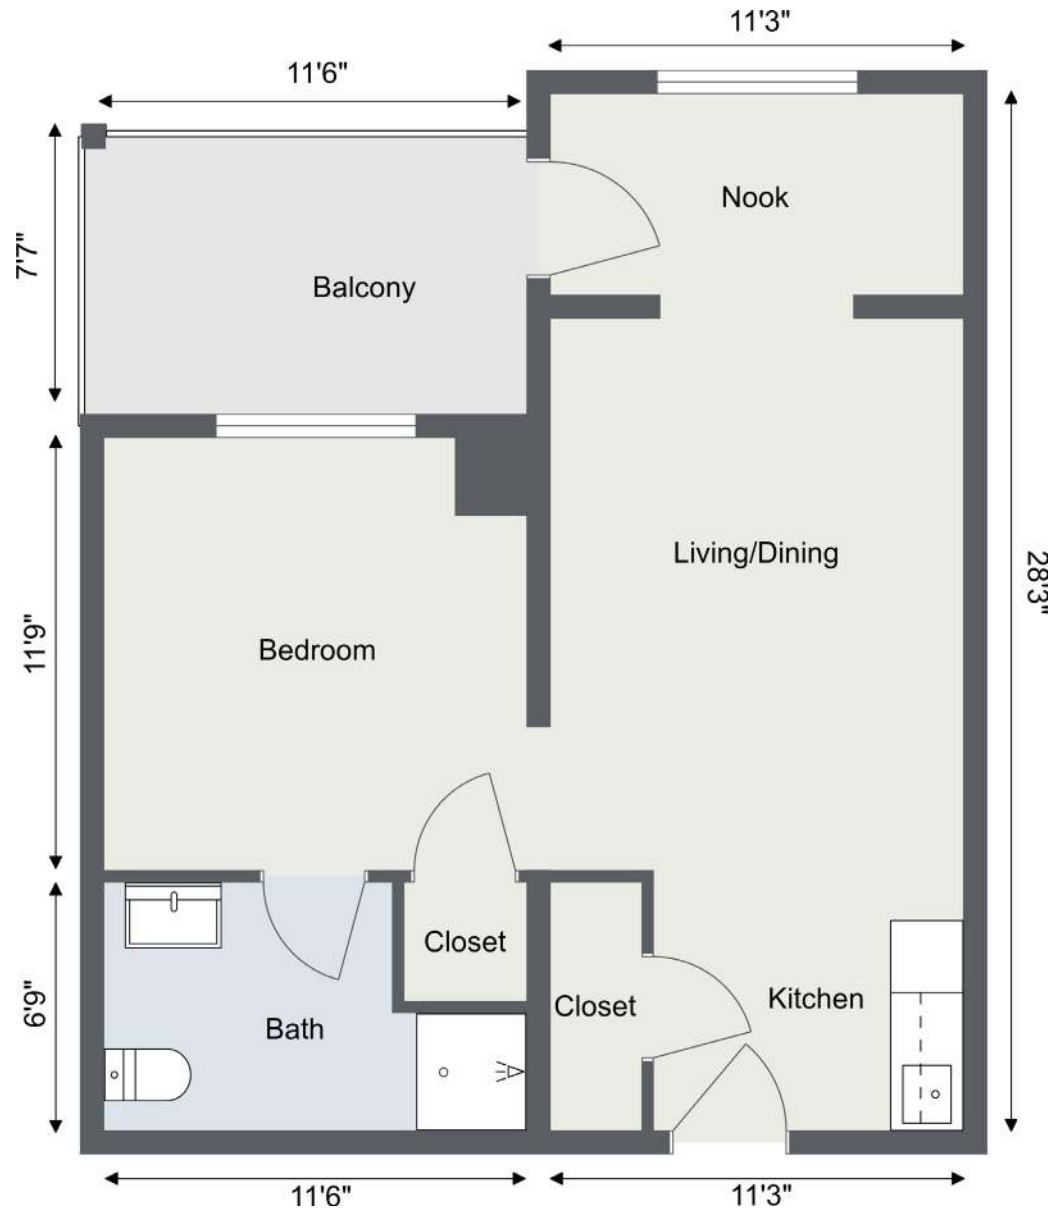

Armbrook Village Sample Floor Plans

INDEPENDENT LIVING TWO-BEDROOM APARTMENT

1150 square feet

*All apartments vary in size and shape.
Please ask about your specific apartment number
before decorating your new apartment.*

Armbrook Village Sample Floor Plans

ASSISTED LIVING STUDIO APARTMENT

340 square feet

*All apartments vary in size and shape.
Please ask about your specific apartment number
before decorating your new apartment.*

Armbrook Village Sample Floor Plans

ASSISTED LIVING ONE-BEDROOM APARTMENT

600 square feet

*All apartments vary in size and shape.
Please ask about your specific apartment number
before decorating your new apartment.*

Armbrook Village Sample Floor Plans

ASSISTED LIVING TWO-BEDROOM APARTMENT

780 square feet

*All apartments vary in size and shape.
Please ask about your specific apartment number
before decorating your new apartment.*