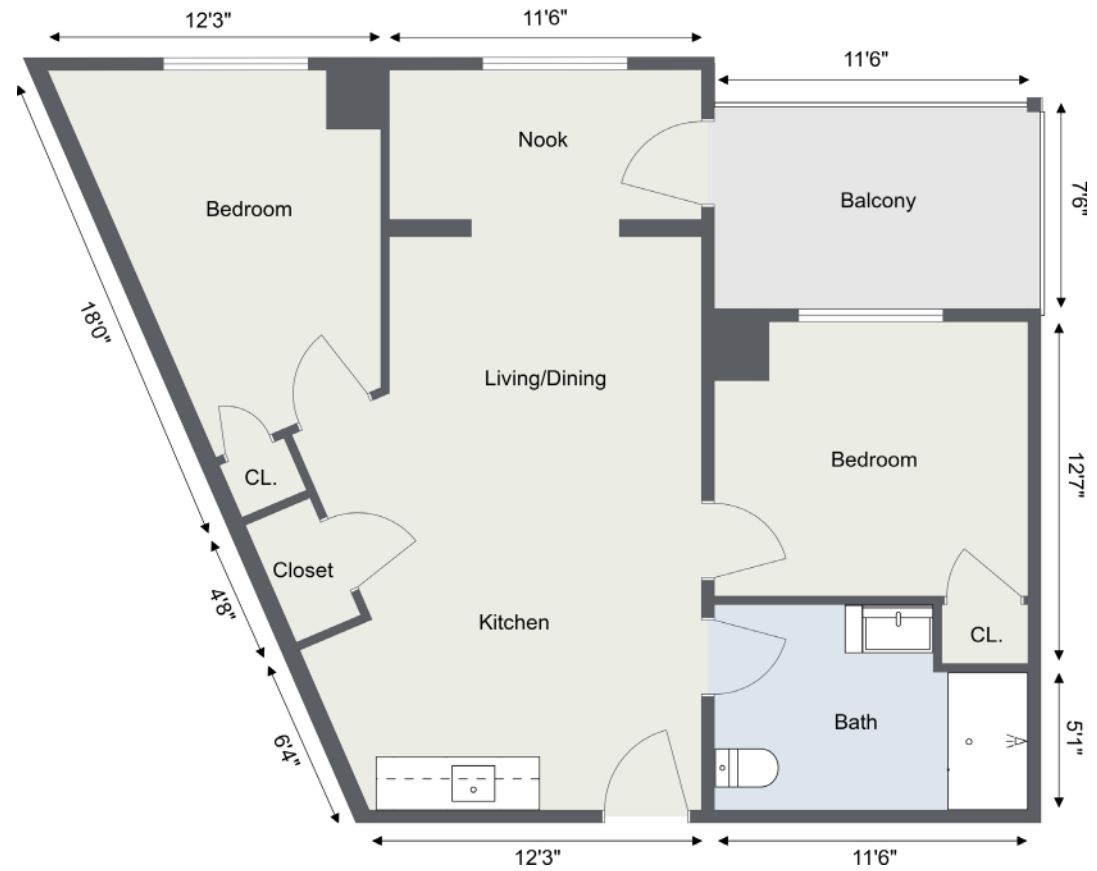

Armbrook Village Sample Floor Plans

ASSISTED LIVING STUDIO APARTMENT

340 square feet

*All apartments vary in size and shape.
Please ask about your specific apartment number
before decorating your new apartment.*

Armbrook Village Sample Floor Plans

ASSISTED LIVING ONE-BEDROOM APARTMENT

600 square feet

*All apartments vary in size and shape.
Please ask about your specific apartment number
before decorating your new apartment.*

Armbrook Village Sample Floor Plans

ASSISTED LIVING TWO-BEDROOM APARTMENT

780 square feet

*All apartments vary in size and shape.
Please ask about your specific apartment number
before decorating your new apartment.*

Armbrook Village Sample Floor Plans

COMPASS MEMORY
SUPPORT NEIGHBORHOOD®

STUDIO APARTMENT

390 square feet

*All apartments vary in size and shape.
Please ask about your specific apartment number
before decorating your new apartment.*