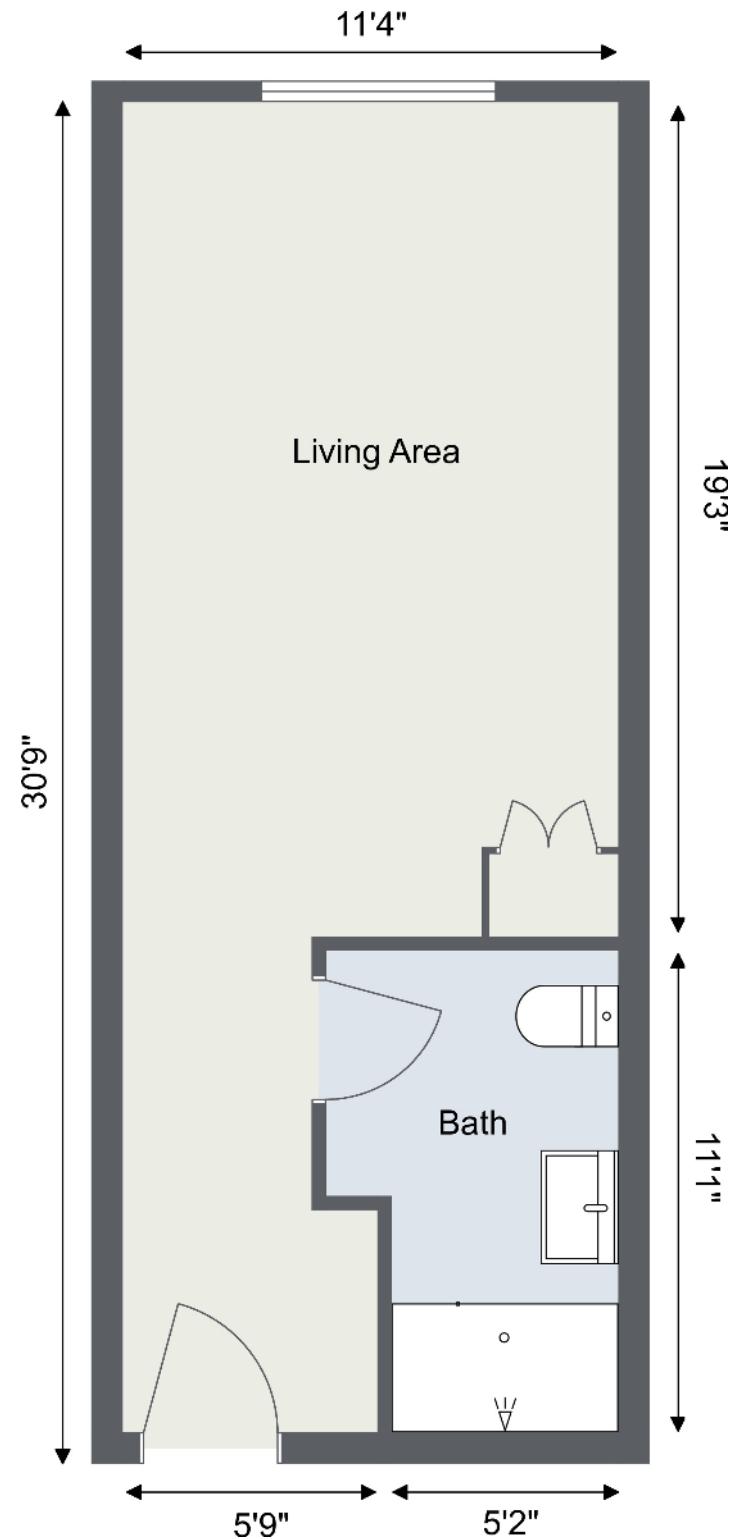

Armbrook Village Sample Floor Plans

ASSISTED LIVING ONE-BEDROOM APARTMENT

600 square feet

*All apartments vary in size and shape.
Please ask about your specific apartment number
before decorating your new apartment.*

Armbrook Village Sample Floor Plans

ASSISTED LIVING TWO-BEDROOM APARTMENT

780 square feet

*All apartments vary in size and shape.
Please ask about your specific apartment number
before decorating your new apartment.*

Armbrook Village Sample Floor Plans

COMPASS MEMORY
SUPPORT NEIGHBORHOOD®

STUDIO APARTMENT

390 square feet

*All apartments vary in size and shape.
Please ask about your specific apartment number
before decorating your new apartment.*

Armbrook Village Sample Floor Plans

COMPASS MEMORY
SUPPORT NEIGHBORHOOD®

COMPANION SUITE

460 square feet

*All apartments vary in size and shape.
Please ask about your specific apartment number
before decorating your new apartment.*