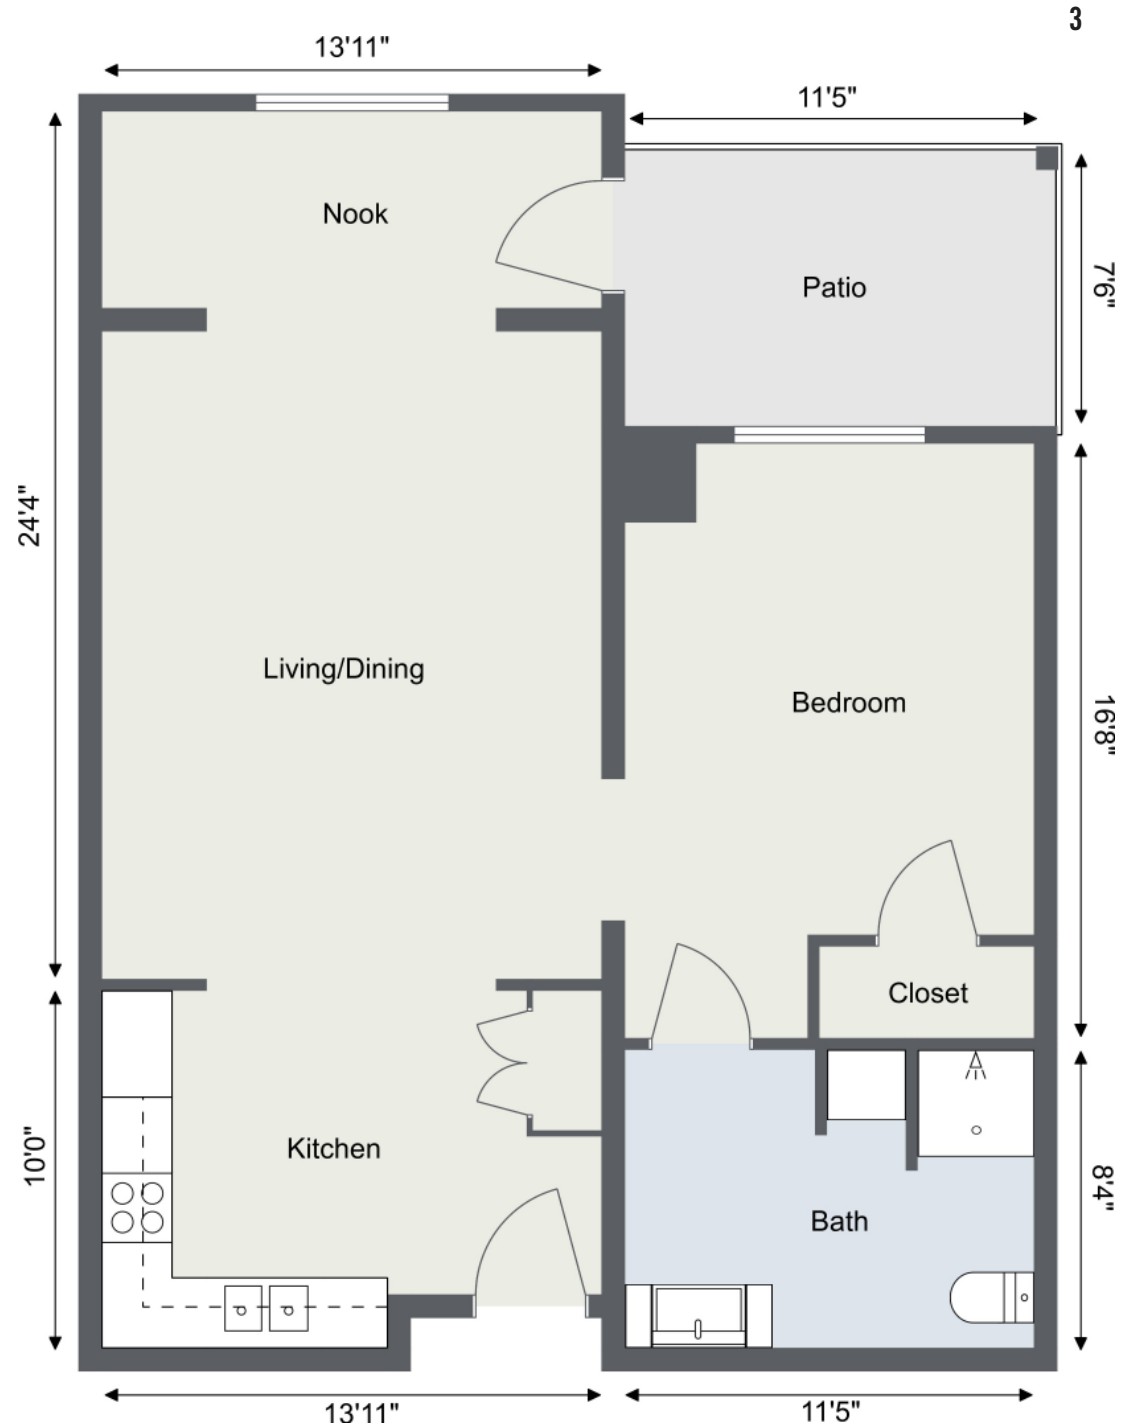

COMPASS MEMORY SUPPORT NEIGHBORHOOD®

Sample Studio Apartment	8
Sample Companion Suite	9

All apartments vary in size and shape. Please ask about your specific apartment number before decorating your new apartment.

551 North Road Westfield MA, 01085
413.568.0000 | ArmbrookVillage.com

Armbrook Village Sample Floor Plans

INDEPENDENT LIVING STUDIO APARTMENT

530 square feet

*All apartments vary in size and shape.
Please ask about your specific apartment number
before decorating your new apartment.*

Armbrook Village Sample Floor Plans

INDEPENDENT LIVING ONE-BEDROOM APARTMENT

840 square feet

*All apartments vary in size and shape.
Please ask about your specific apartment number
before decorating your new apartment.*

Armbrook Village Sample Floor Plans

INDEPENDENT LIVING TWO-BEDROOM APARTMENT

1150 square feet

*All apartments vary in size and shape.
Please ask about your specific apartment number
before decorating your new apartment.*