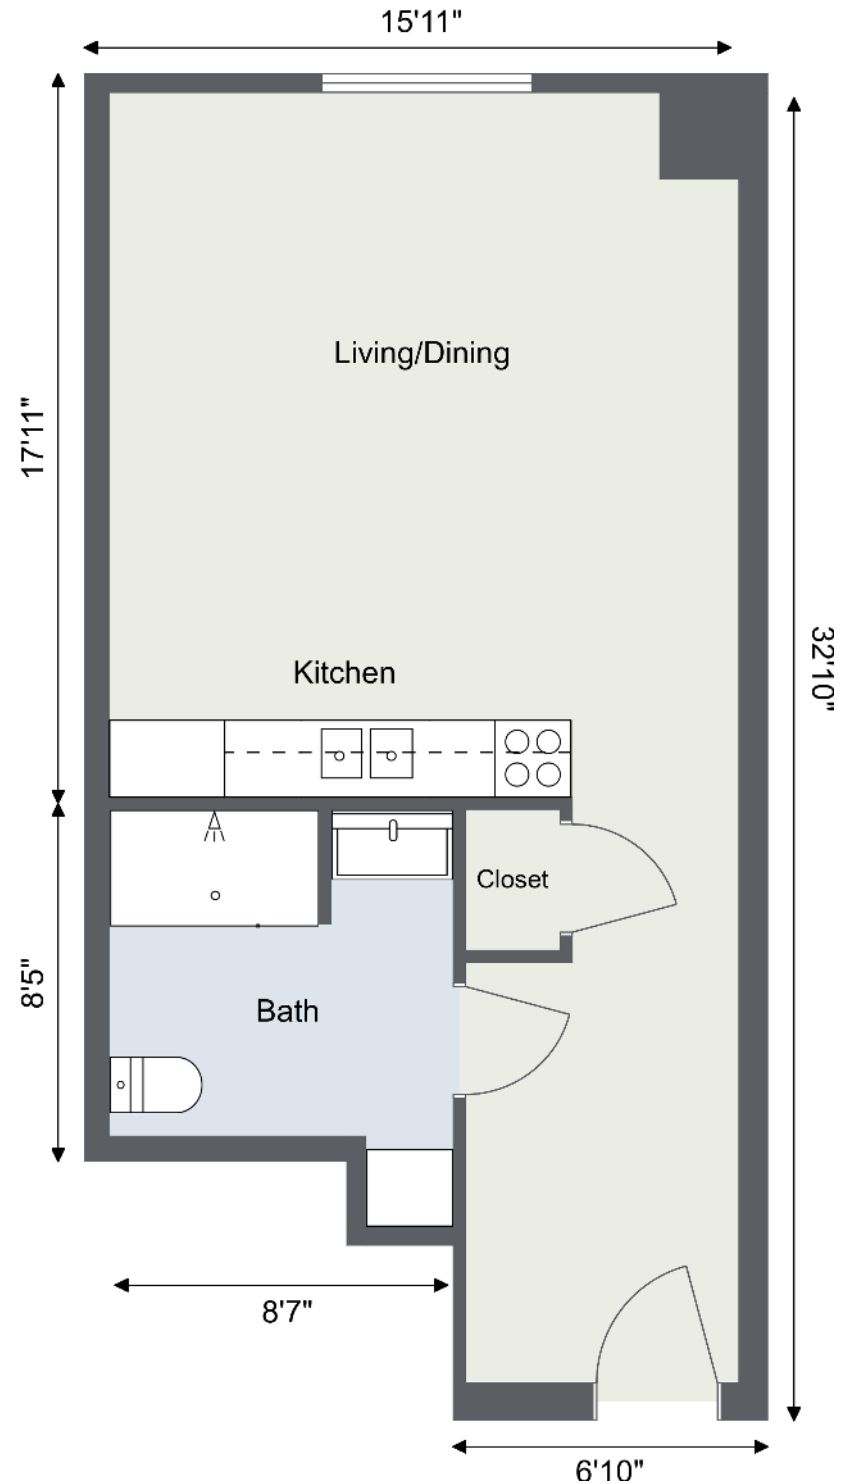

COMPASS MEMORY SUPPORT NEIGHBORHOOD®

Sample Studio Apartment	8
Sample Companion Suite	9

All apartments vary in size and shape. Please ask about your specific apartment number before decorating your new apartment.

551 North Road Westfield MA, 01085
413.568.0000 | ArmbrookVillage.com

Armbrook Village Sample Floor Plans

INDEPENDENT LIVING STUDIO APARTMENT

530 square feet

*All apartments vary in size and shape.
Please ask about your specific apartment number
before decorating your new apartment.*

Armbrook Village Sample Floor Plans

INDEPENDENT LIVING ONE-BEDROOM APARTMENT

840 square feet

*All apartments vary in size and shape.
Please ask about your specific apartment number
before decorating your new apartment.*

Armbrook Village Sample Floor Plans

INDEPENDENT LIVING TWO-BEDROOM APARTMENT

1150 square feet

*All apartments vary in size and shape.
Please ask about your specific apartment number
before decorating your new apartment.*