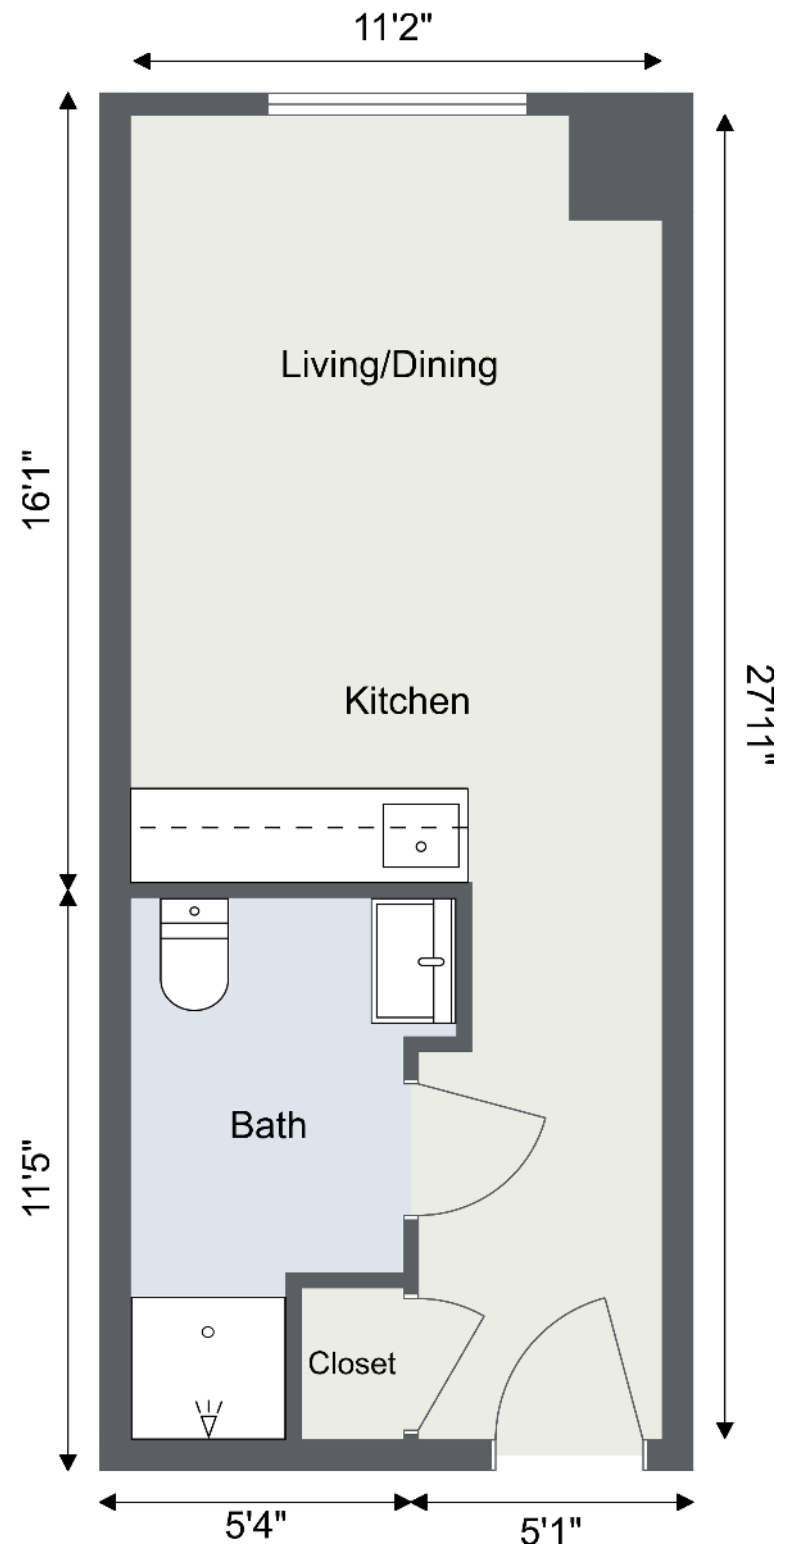

Armbrook Village Sample Floor Plans

INDEPENDENT LIVING ONE-BEDROOM APARTMENT

840 square feet

*All apartments vary in size and shape.
Please ask about your specific apartment number
before decorating your new apartment.*

Armbrook Village Sample Floor Plans

INDEPENDENT LIVING TWO-BEDROOM APARTMENT

1150 square feet

*All apartments vary in size and shape.
Please ask about your specific apartment number
before decorating your new apartment.*

Armbrook Village Sample Floor Plans

ASSISTED LIVING STUDIO APARTMENT

340 square feet

*All apartments vary in size and shape.
Please ask about your specific apartment number
before decorating your new apartment.*

Armbrook Village Sample Floor Plans

ASSISTED LIVING ONE-BEDROOM APARTMENT

600 square feet

*All apartments vary in size and shape.
Please ask about your specific apartment number
before decorating your new apartment.*