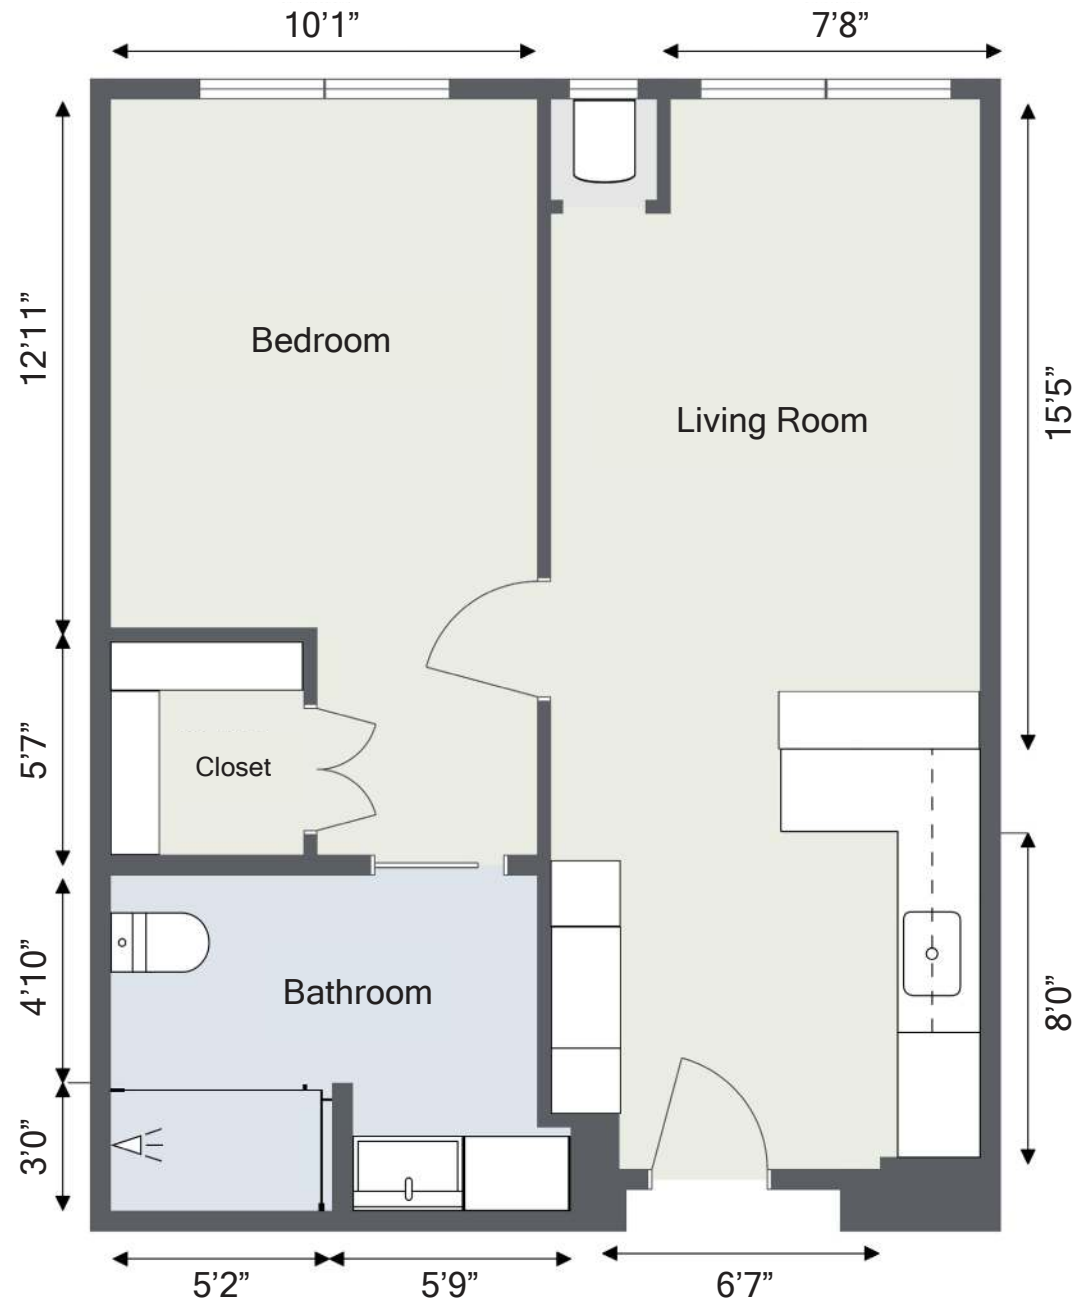

# Sample Floor Plans

## ASSISTED LIVING

Sample Studio Apartment .....	2
Sample One Bedroom Apartment .....	3
Sample Two Bedroom Apartment .....	4

## COMPASS MEMORY SUPPORT NEIGHBORHOOD

Sample Studio Apartment .....	5
Sample Companion Studio Apartment .....	6

**Ridgefield Station**

A SENIOR LIVING RESIDENCE (SLR)

55 Old Quarry Road Ridgefield, CT 06877  
203-403-0990 | RidgefieldSLR.com

Independent & Assisted Living  
**SAMPLE STUDIO  
APARTMENT**

Independent & Assisted Living  
**SAMPLE**  
**ONE BEDROOM**  
**APARTMENT**

Ridgefield Station

A SENIOR LIVING RESIDENCE (SLR)

Independent & Assisted Living