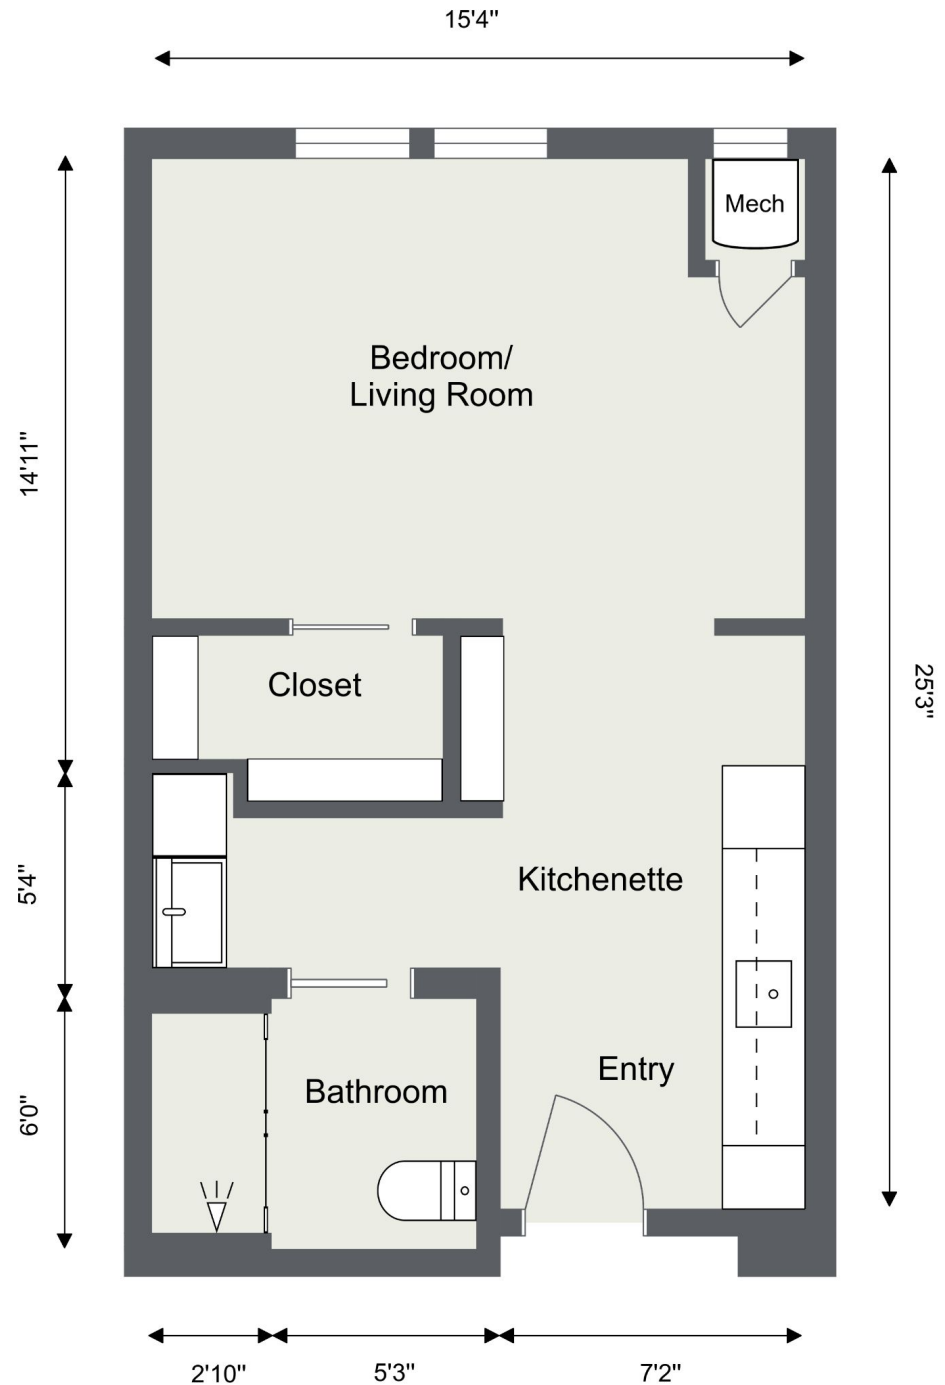

Assisted Living

PRIVATE STUDIO

387 sq ft

Apartment 231

Floor Plans

Memory Support

**PRIVATE
STUDIO**

342 sq ft

Apartments: 100, 101, 107, 109, 110, 115
116, 119, 122, 123

Floor Plans

Memory Support

**PRIVATE
STUDIO**

343 sq ft

Apartments: 103, 104, 120, 121

Floor Plans

Memory Support

**PRIVATE
STUDIO**

391 sq ft

Apartments: 102, 105, 124

Floor Plans

Assisted Living

ONE BEDROOM APARTMENT

497 sq ft

Apartments: 125, 134, 226*, 227*, 232, 241

**These apartments feature a patio!*

Floor Plans

Assisted Living

ONE BEDROOM APARTMENT

532 sq ft

Apartments: 131, 206, 218, 238

Floor Plans

Assisted Living