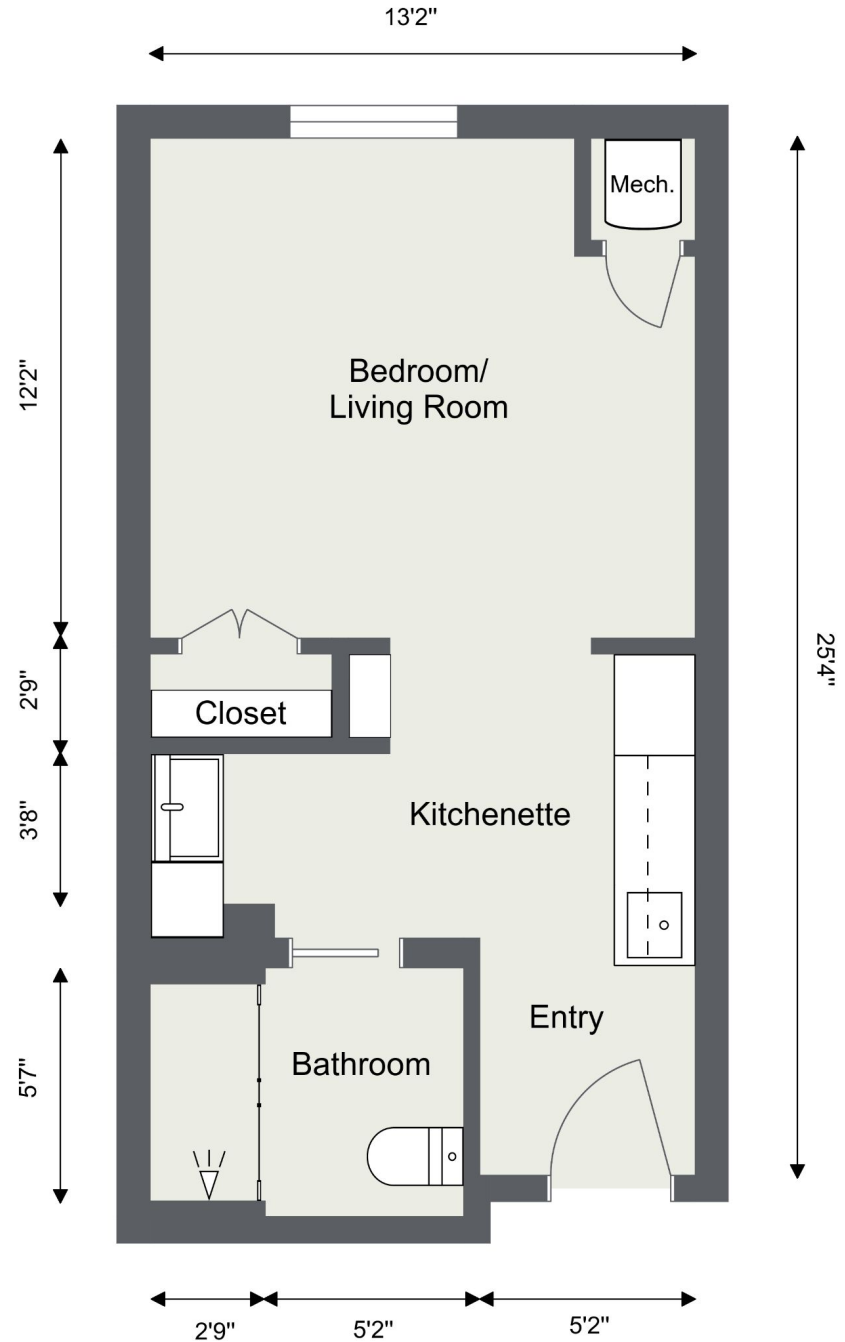

Floor Plans

52 County Rd 520, Morganville NJ 07751 | 732-536-3000 | SLRMarlboro.com

Floor Plans

Assisted Living

**PRIVATE
STUDIO**

343 sq ft

Apartments: 133, 135, 200, 201, 207, 209
210, 215, 216, 219, 222, 223, 240, 242

Floor Plans

Assisted Living

**PRIVATE
STUDIO**

343 sq ft

Apartments: 128, 129, 203, 204, 220, 221
235, 236

Floor Plans

Assisted Living **PRIVATE STUDIO**

392 sq ft

Apartments: 130, 202, 205, 224, 228, 237,
225*, 229*, 230*

**These apartments feature a patio!*

Floor Plans

Assisted Living

PRIVATE STUDIO

439 sq ft

Apartments: 126, 233

Floor Plans

Assisted Living

PRIVATE STUDIO

387 sq ft

Apartment 231

Floor Plans

Memory Support

**PRIVATE
STUDIO**

342 sq ft