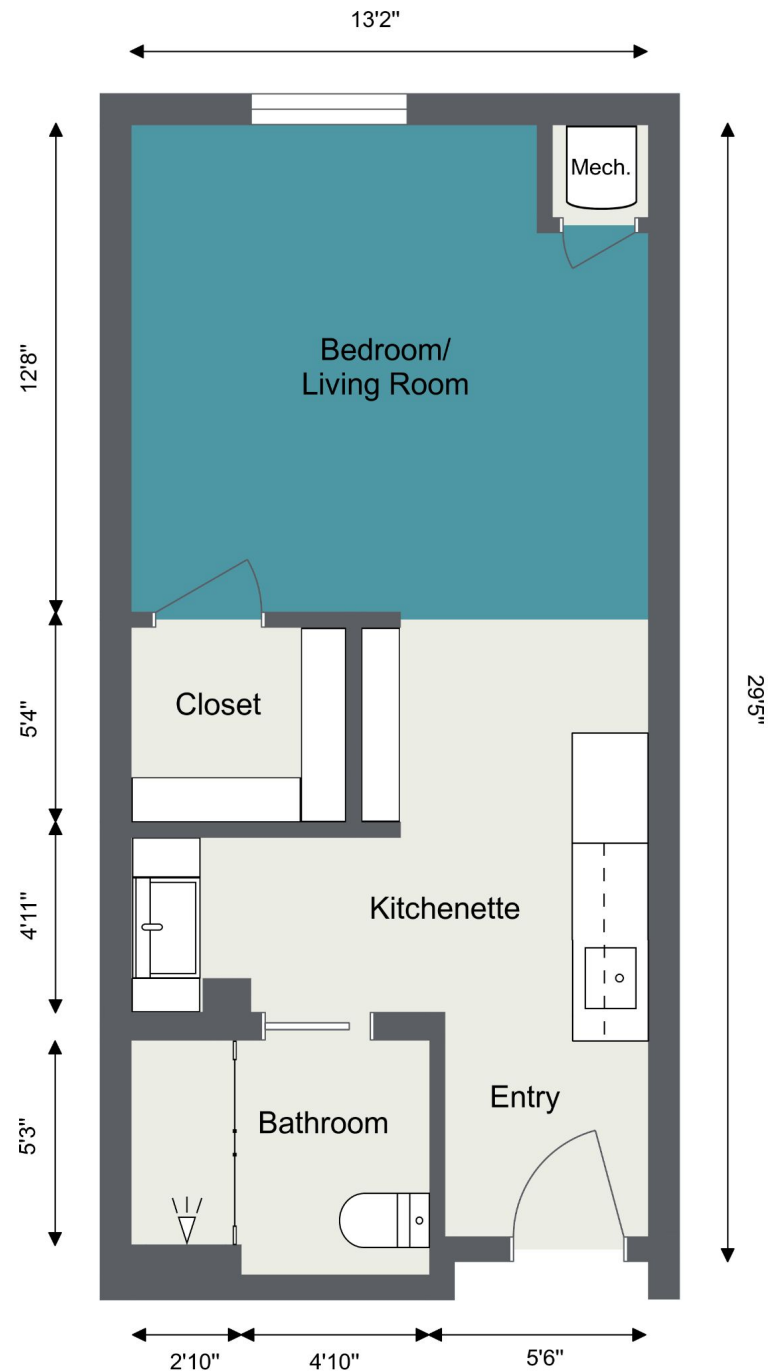

Floor Plans

Assisted Living

**PRIVATE
STUDIO**

343 sq ft

Apartments: 128, 129, 203, 204, 220, 221
235, 236

Floor Plans

Assisted Living **PRIVATE STUDIO**

392 sq ft

Apartments: 130, 202, 205, 224, 228, 237,
225*, 229*, 230*

**These apartments feature a patio!*

Floor Plans

Assisted Living

PRIVATE STUDIO

439 sq ft

Apartments: 126, 233

Floor Plans

Assisted Living

PRIVATE STUDIO

387 sq ft

Apartment 231

Floor Plans

Memory Support

**PRIVATE
STUDIO**

342 sq ft

Apartments: 100, 101, 107, 109, 110, 115
116, 119, 122, 123

Floor Plans

Memory Support

**PRIVATE
STUDIO**

343 sq ft

Apartments: 103, 104, 120, 121

Floor Plans

Memory Support