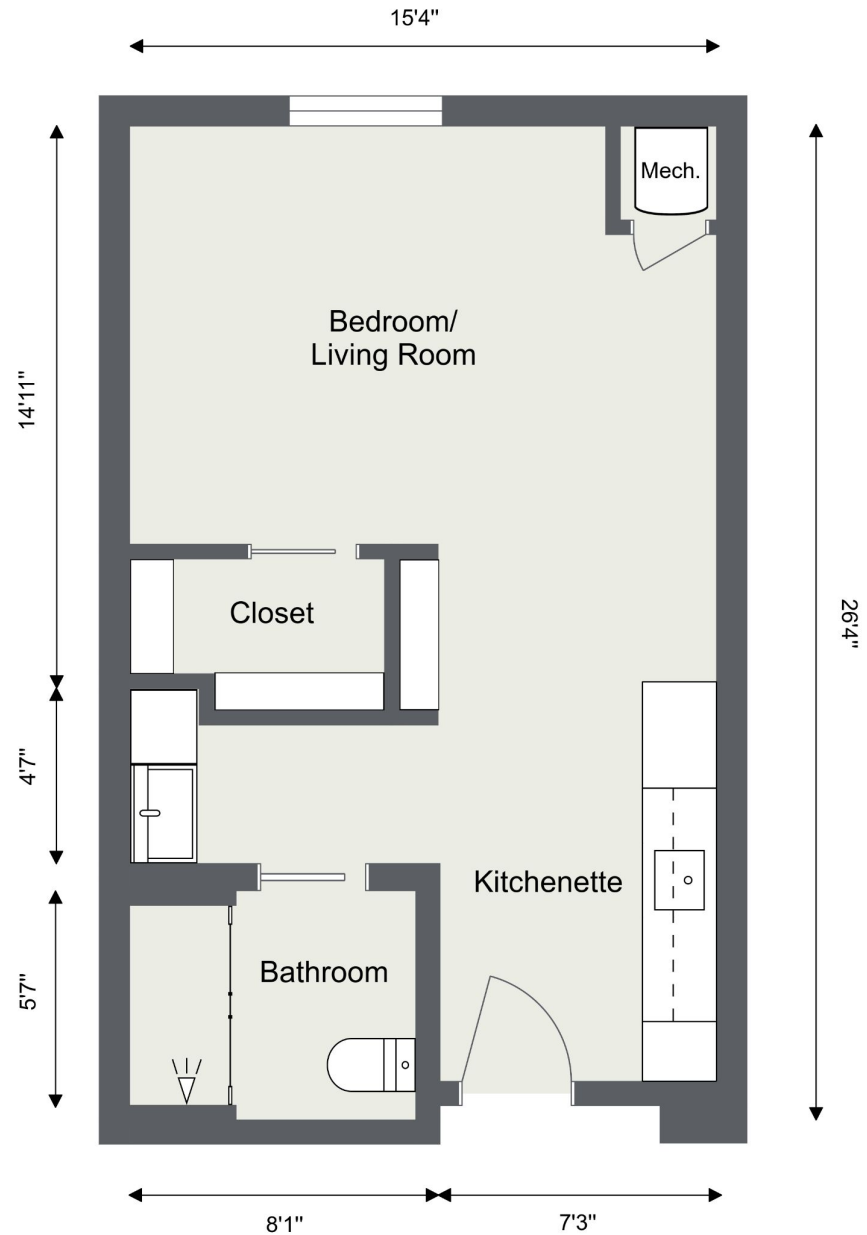

Floor Plans

Assisted Living

**PRIVATE
STUDIO**

343 sq ft

Apartments: 128, 129, 203, 204, 220, 221
235, 236

Floor Plans

Assisted Living **PRIVATE STUDIO**

392 sq ft

Apartments: 130, 202, 205, 224, 228, 237,
225*, 229*, 230*

**These apartments feature a patio!*

Floor Plans

Assisted Living

PRIVATE STUDIO

439 sq ft

Apartments: 126, 233

Floor Plans

Assisted Living

PRIVATE STUDIO

387 sq ft

Apartment 231

Floor Plans

Memory Support

**PRIVATE
STUDIO**

342 sq ft