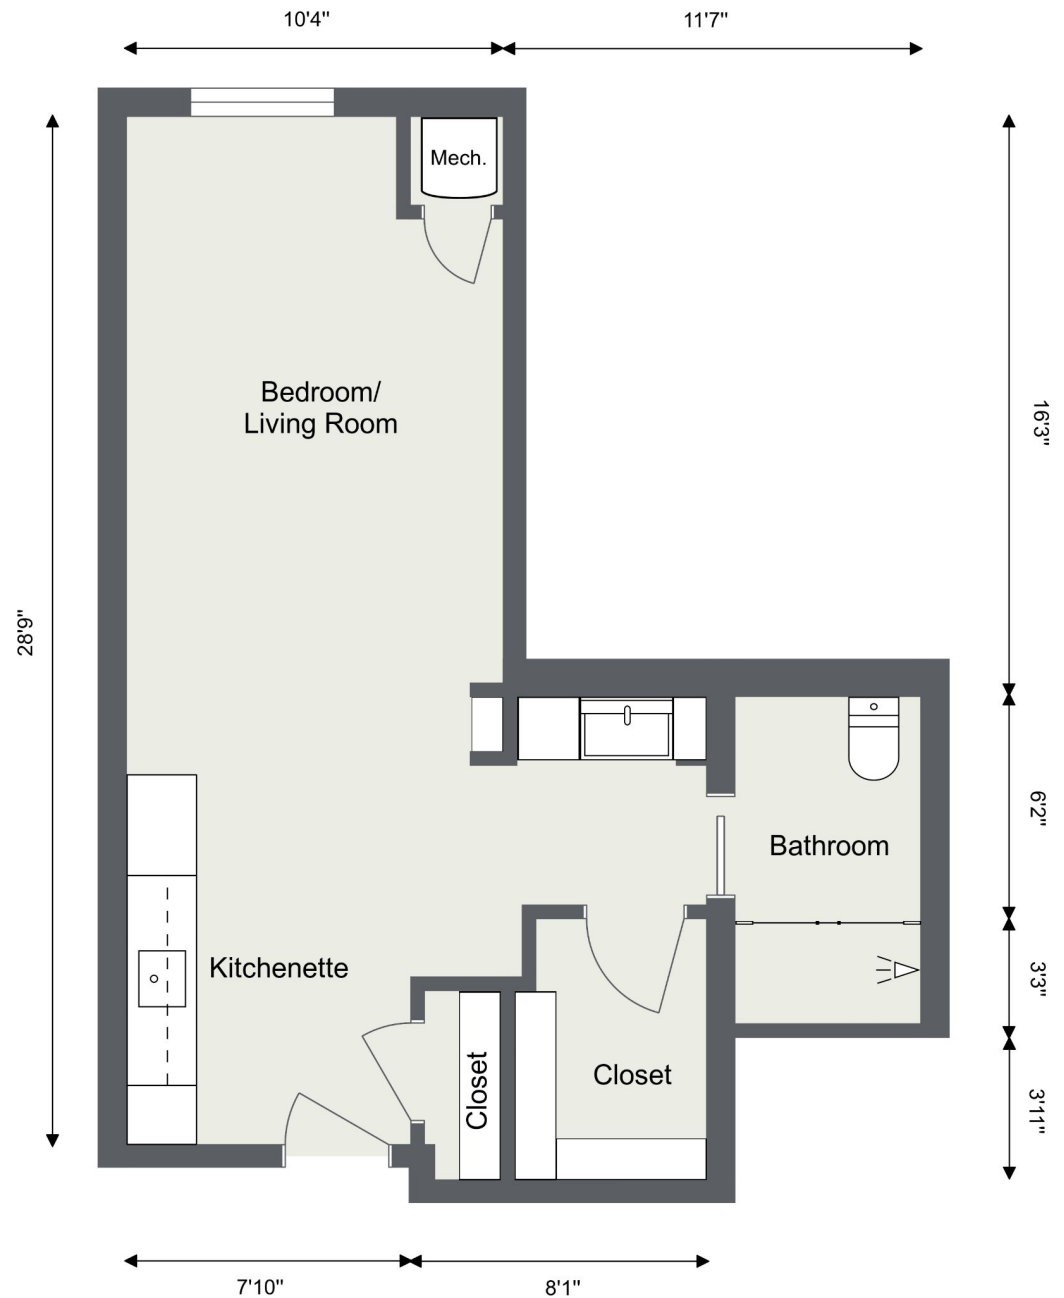

Floor Plans

Assisted Living

**PRIVATE
STUDIO**

343 sq ft

Apartments: 128, 129, 203, 204, 220, 221
235, 236

Floor Plans

Assisted Living **PRIVATE STUDIO**

392 sq ft

Apartments: 130, 202, 205, 224, 228, 237,
225*, 229*, 230*

**These apartments feature a patio!*

Floor Plans

Assisted Living

PRIVATE STUDIO

439 sq ft

Apartments: 126, 233

Floor Plans

Assisted Living

PRIVATE STUDIO

387 sq ft

Apartment 231

Floor Plans

Memory Support

**PRIVATE
STUDIO**

342 sq ft

Apartments: 100, 101, 107, 109, 110, 115
116, 119, 122, 123

Floor Plans

Memory Support

**PRIVATE
STUDIO**

343 sq ft

Apartments: 103, 104, 120, 121

Floor Plans

Memory Support