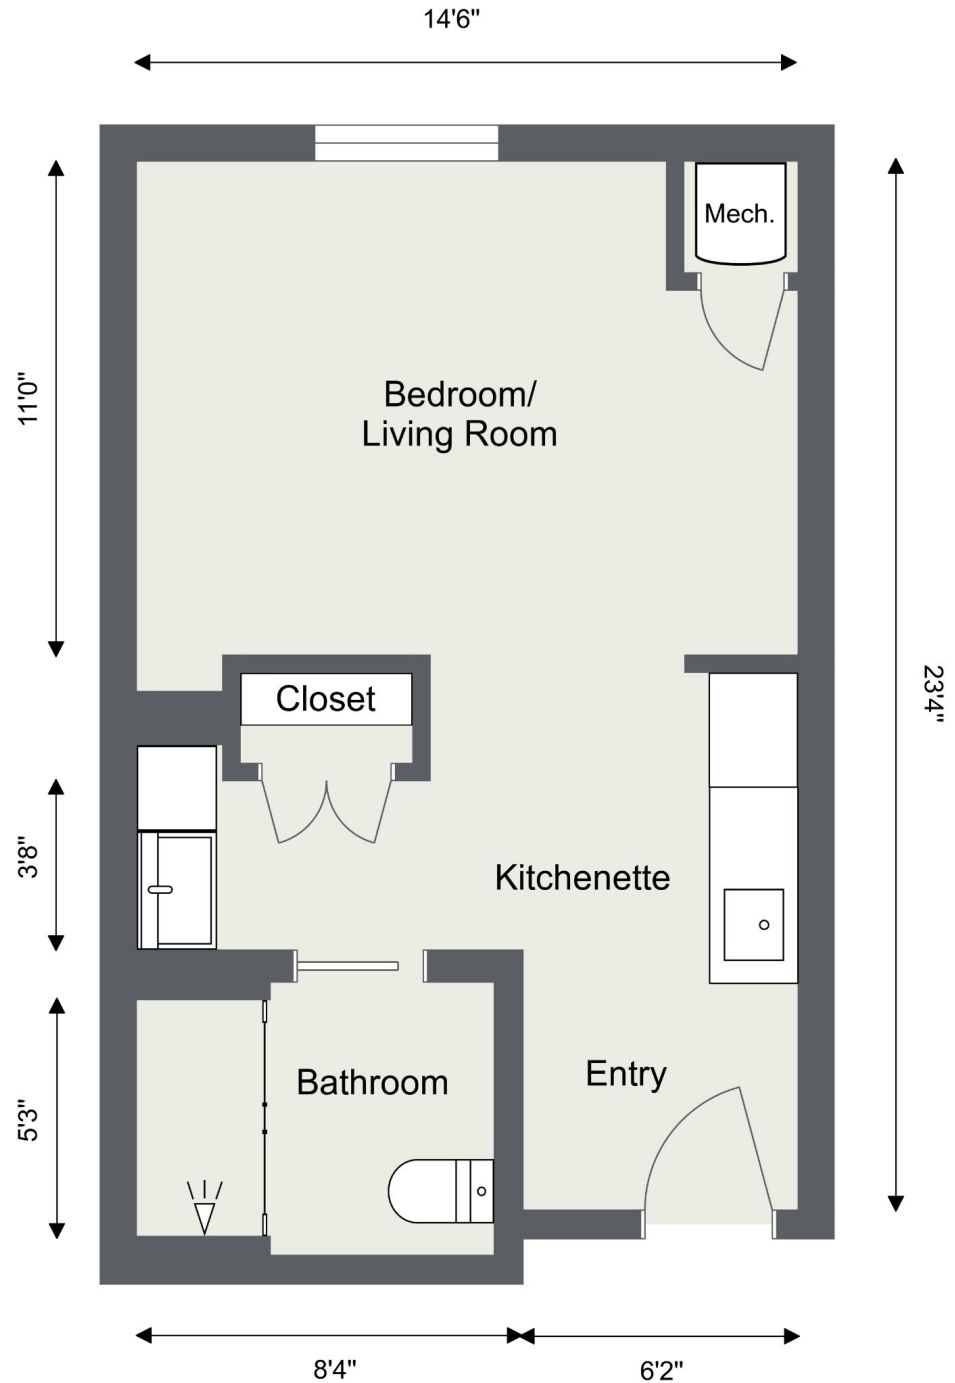

Floor Plans

52 County Rd 520, Morganville NJ 07751 | 732-536-3000 | SLRMarlboro.com

Floor Plans

Assisted Living

**PRIVATE
STUDIO**

343 sq ft

Apartments: 133, 135, 200, 201, 207, 209
210, 215, 216, 219, 222, 223, 240, 242

Floor Plans

Assisted Living

**PRIVATE
STUDIO**

343 sq ft

Apartments: 128, 129, 203, 204, 220, 221
235, 236

Floor Plans

Assisted Living **PRIVATE STUDIO**

392 sq ft

Apartments: 130, 202, 205, 224, 228, 237,
225*, 229*, 230*

**These apartments feature a patio!*

Floor Plans

Assisted Living

PRIVATE STUDIO

439 sq ft

Apartments: 126, 233

Floor Plans

Assisted Living

PRIVATE STUDIO

387 sq ft

Apartment 231

Floor Plans

Memory Support

**PRIVATE
STUDIO**

342 sq ft