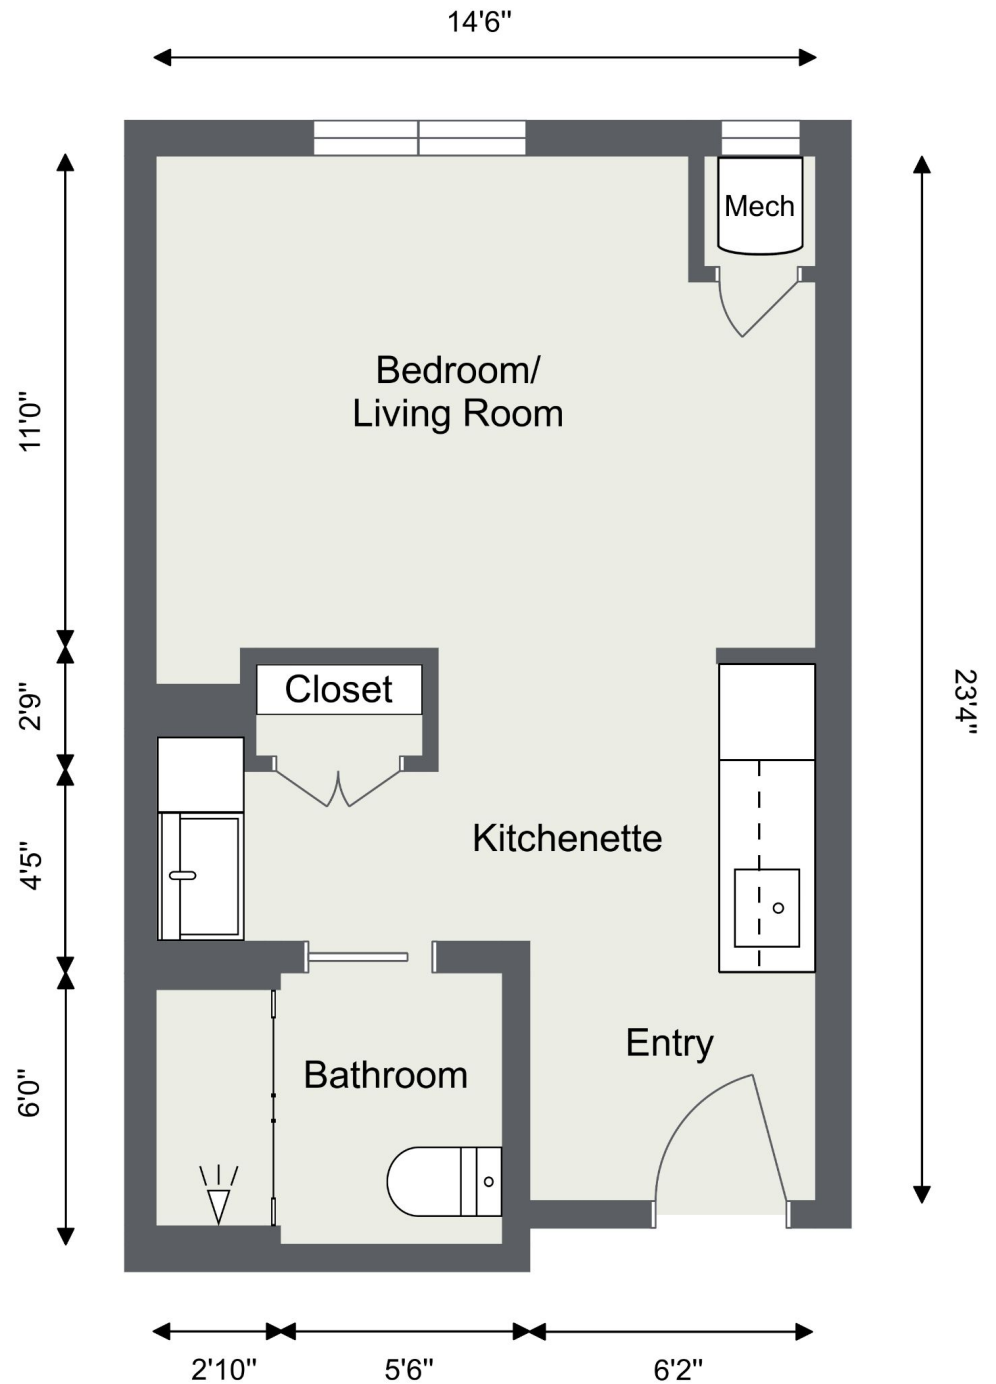

Assisted Living

PRIVATE STUDIO

387 sq ft

Apartment 231

Floor Plans

Memory Support

**PRIVATE
STUDIO**

342 sq ft

Apartments: 100, 101, 107, 109, 110, 115
116, 119, 122, 123

Floor Plans

Memory Support

**PRIVATE
STUDIO**

343 sq ft

Apartments: 103, 104, 120, 121

Floor Plans

Memory Support

**PRIVATE
STUDIO**

391 sq ft

Apartments: 102, 105, 124

Floor Plans

Assisted Living

ONE BEDROOM APARTMENT

497 sq ft

Apartments: 125, 134, 226*, 227*, 232, 241

**These apartments feature a patio!*

Floor Plans

Assisted Living

ONE BEDROOM APARTMENT

532 sq ft

Apartments: 131, 206, 218, 238

Floor Plans

Assisted Living