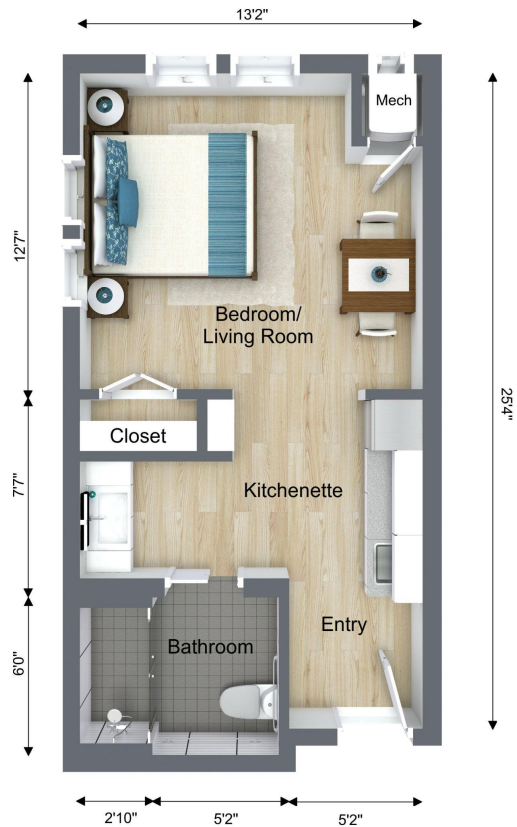

COMPASS MEMORY SUPPORT NEIGHBORHOOD[®]

Sample Floor Plans

Pricing as of March 2025. Fees are subject to change.

PRIVATE STUDIO

343 – 439 sq ft.

Starting at \$10,475/month

COMPANION SUITE

478 - 528 sq ft.