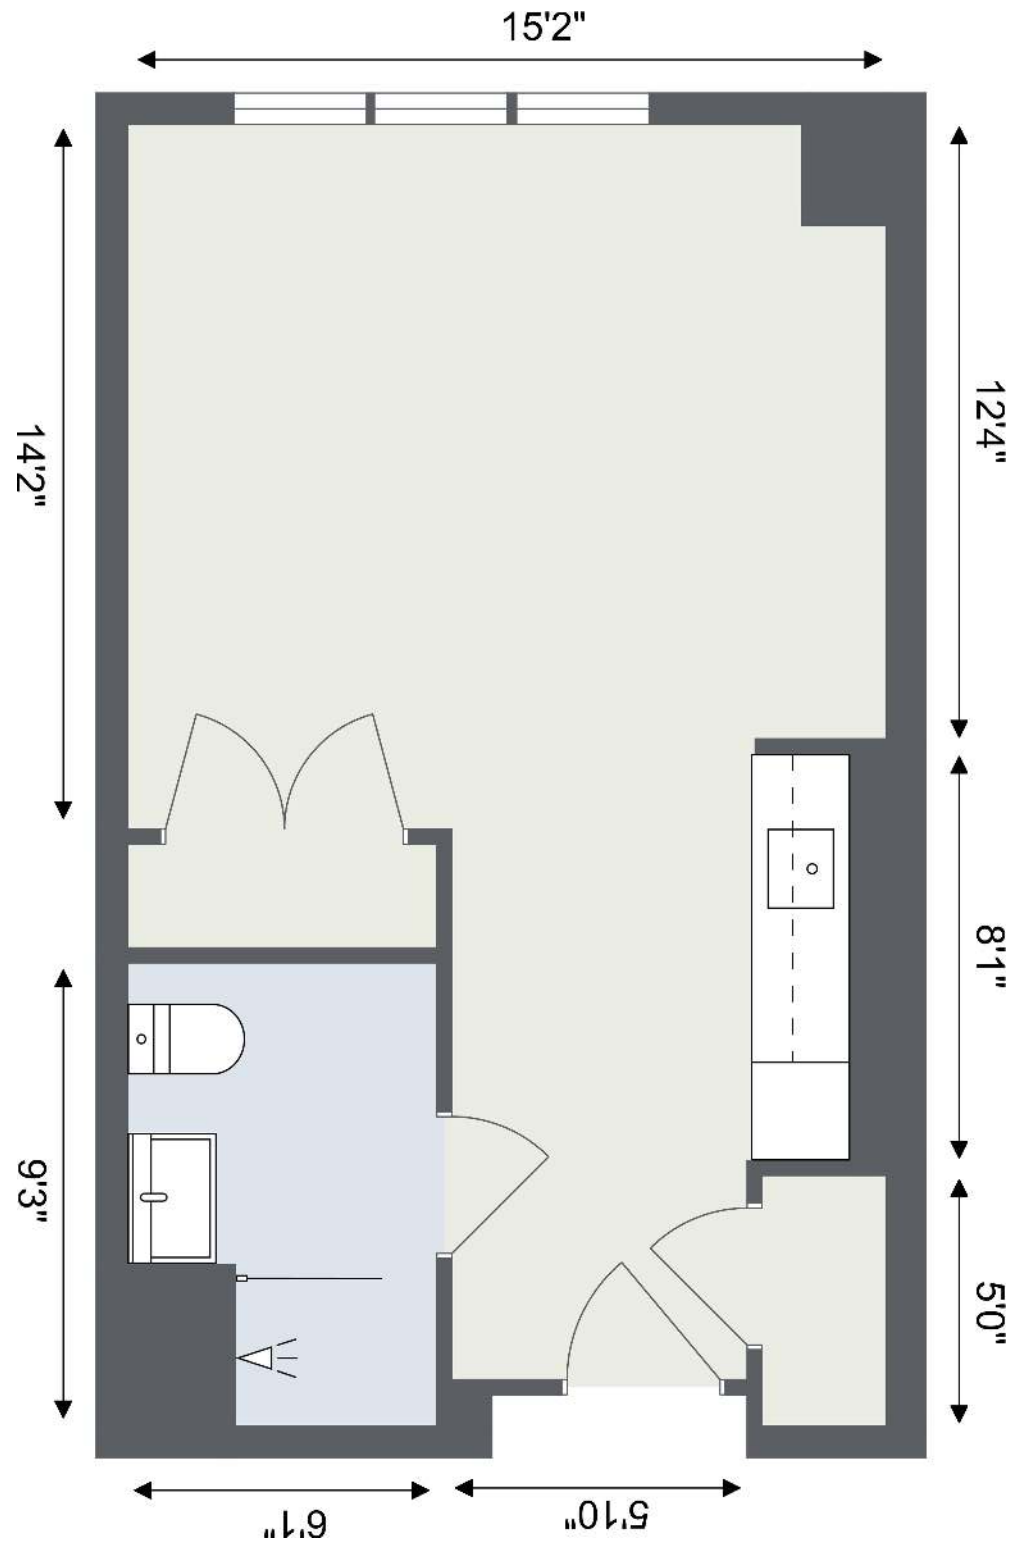

FORESTDALE PARK SAMPLE FLOOR PLANS

COMPASS MEMORY
SUPPORT NEIGHBORHOOD®

STUDIO APARTMENT

391 Square Feet

FORESTDALE PARK SAMPLE FLOOR PLANS

COMPASS MEMORY SUPPORT NEIGHBORHOOD® COMPANION SUITE APARTMENT

642 Square Feet