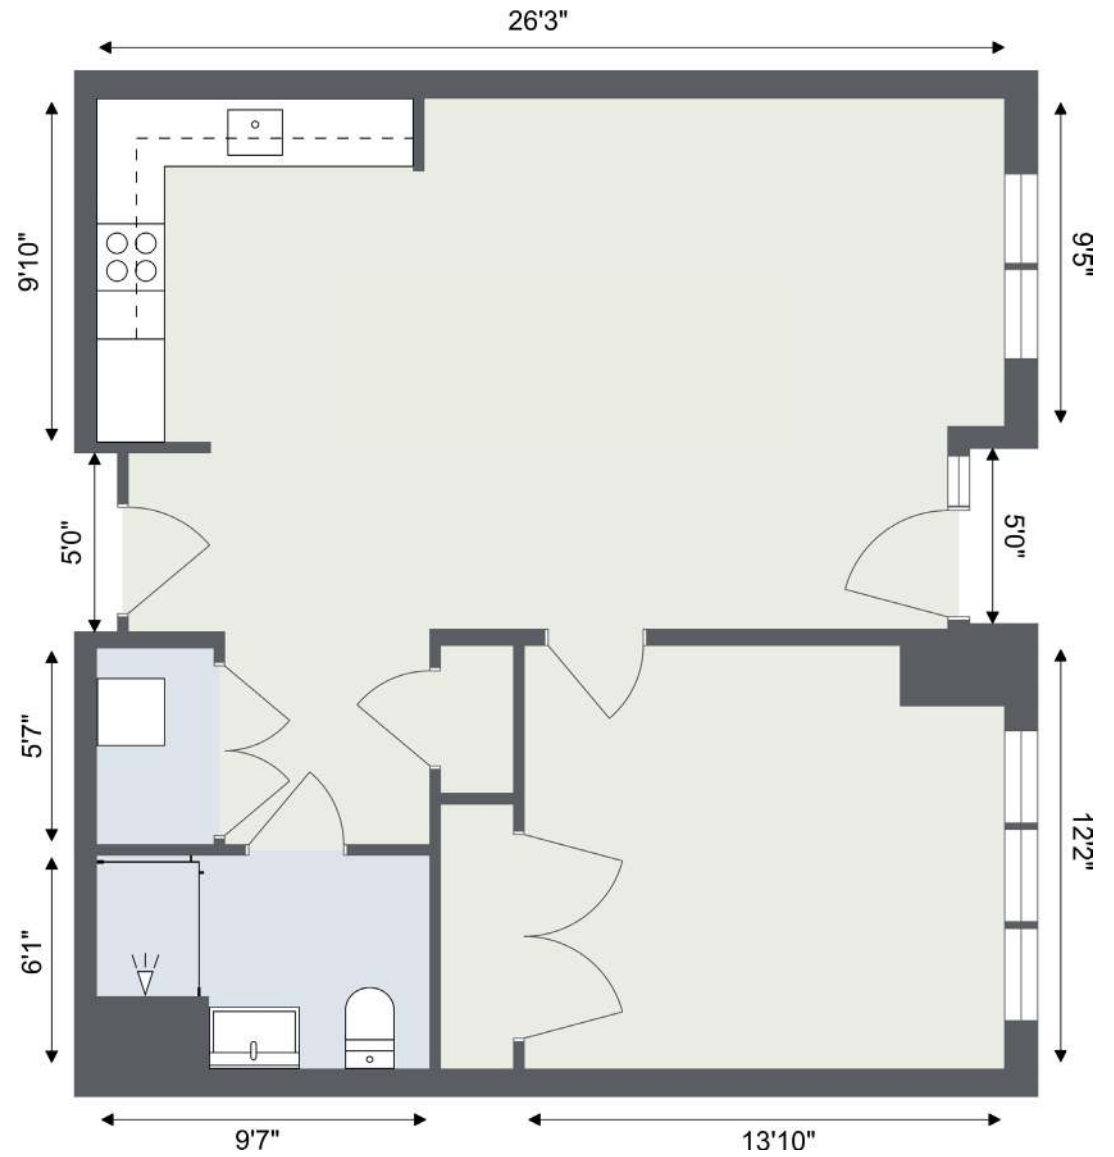

FORESTDALE PARK SAMPLE FLOOR PLANS

INDEPENDENT LIVING ONE BEDROOM APARTMENT

718 Square Feet

FORESTDALE PARK SAMPLE FLOOR PLANS

INDEPENDENT LIVING TWO BEDROOM APARTMENT

1125 Square Feet